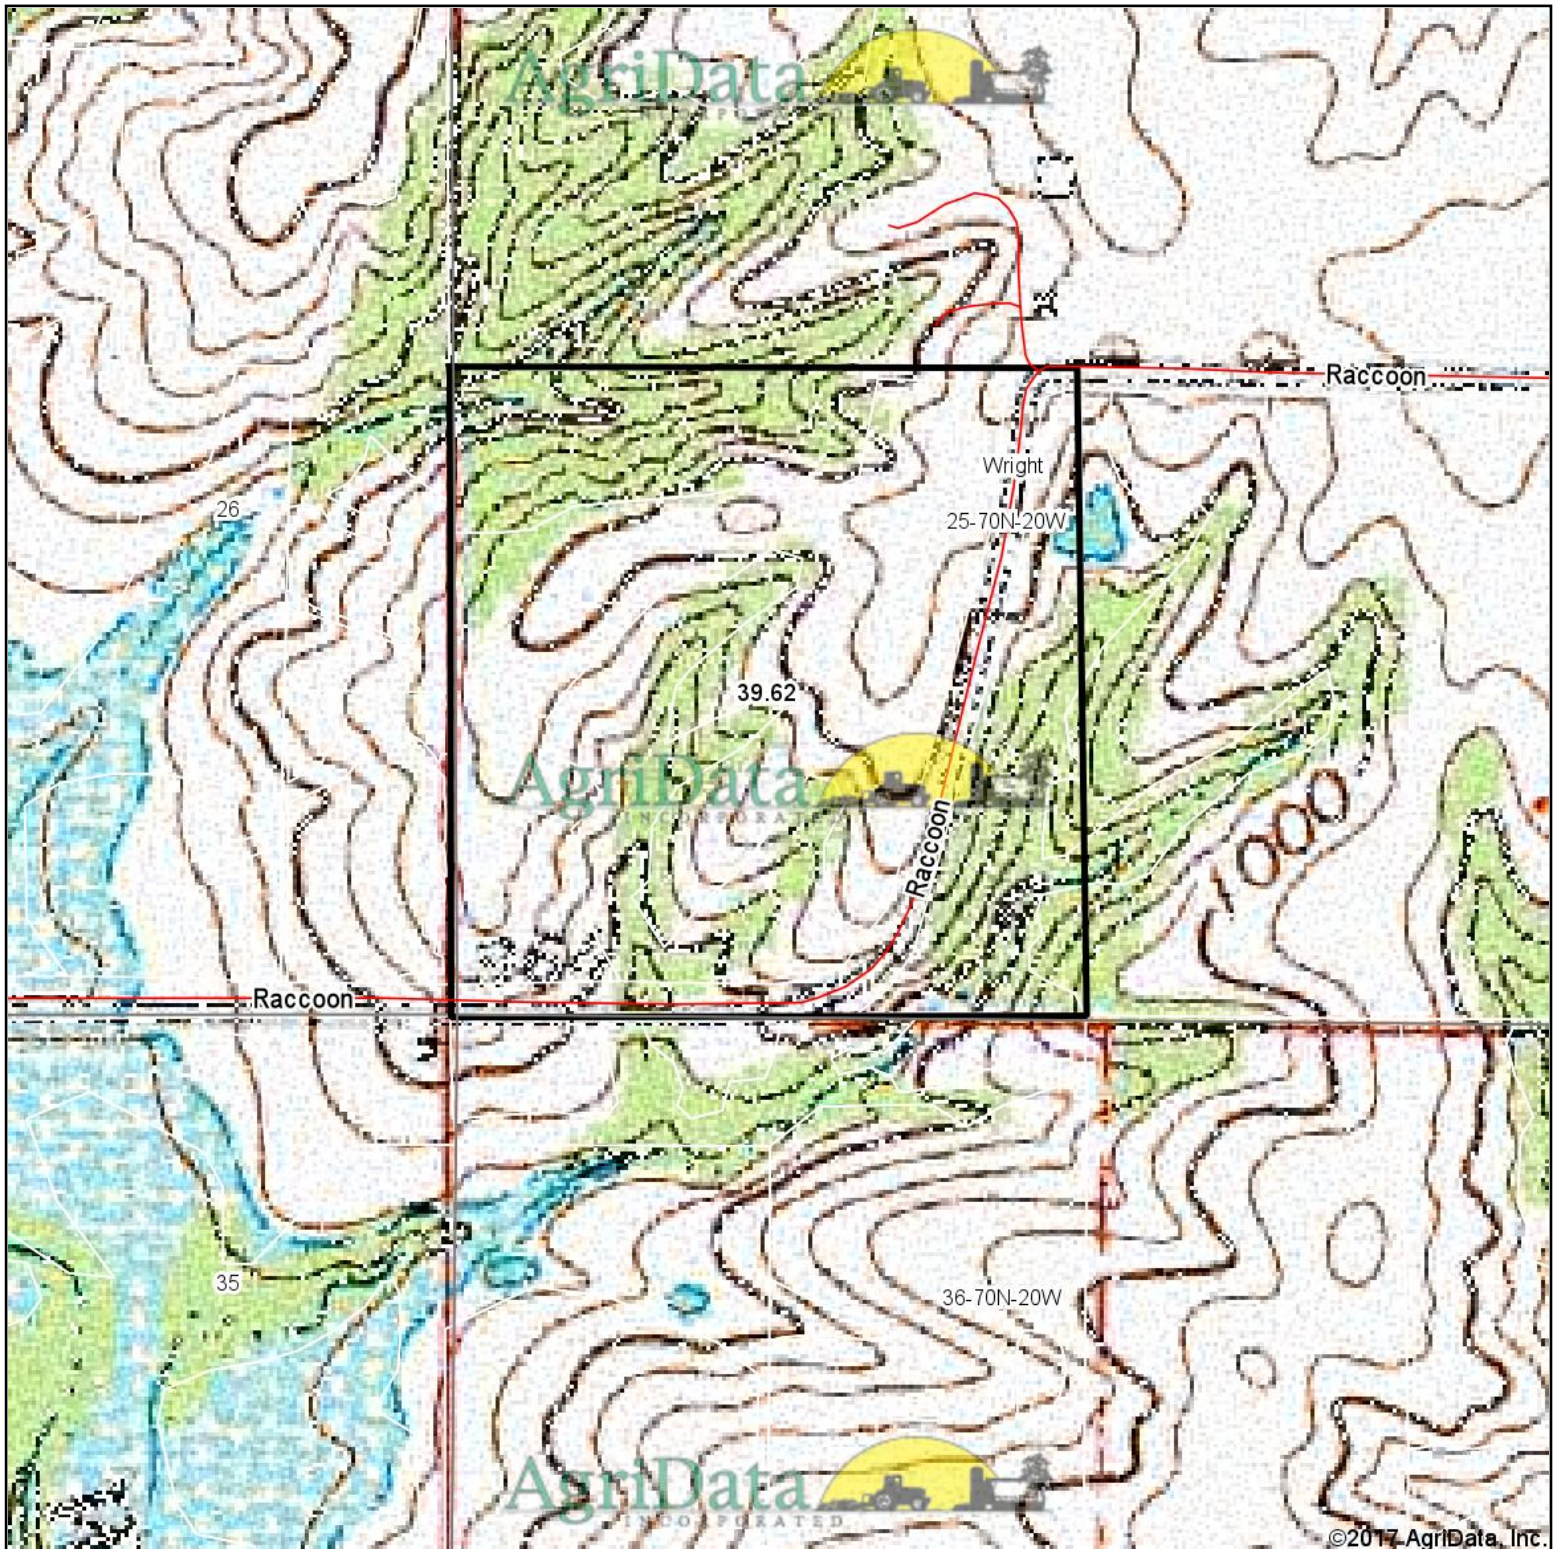

Topography Map

©2017 AgriData, Inc.

map center: 40° 49' 40.42, -93° 6' 50

25-70N-20W
Wayne County
Iowa

2/23/2017

Maps Provided By:
 **surety**
CUSTOMIZED ONLINE MAPPING
© AgriData, Inc. 2017 www.AgriDataInc.com