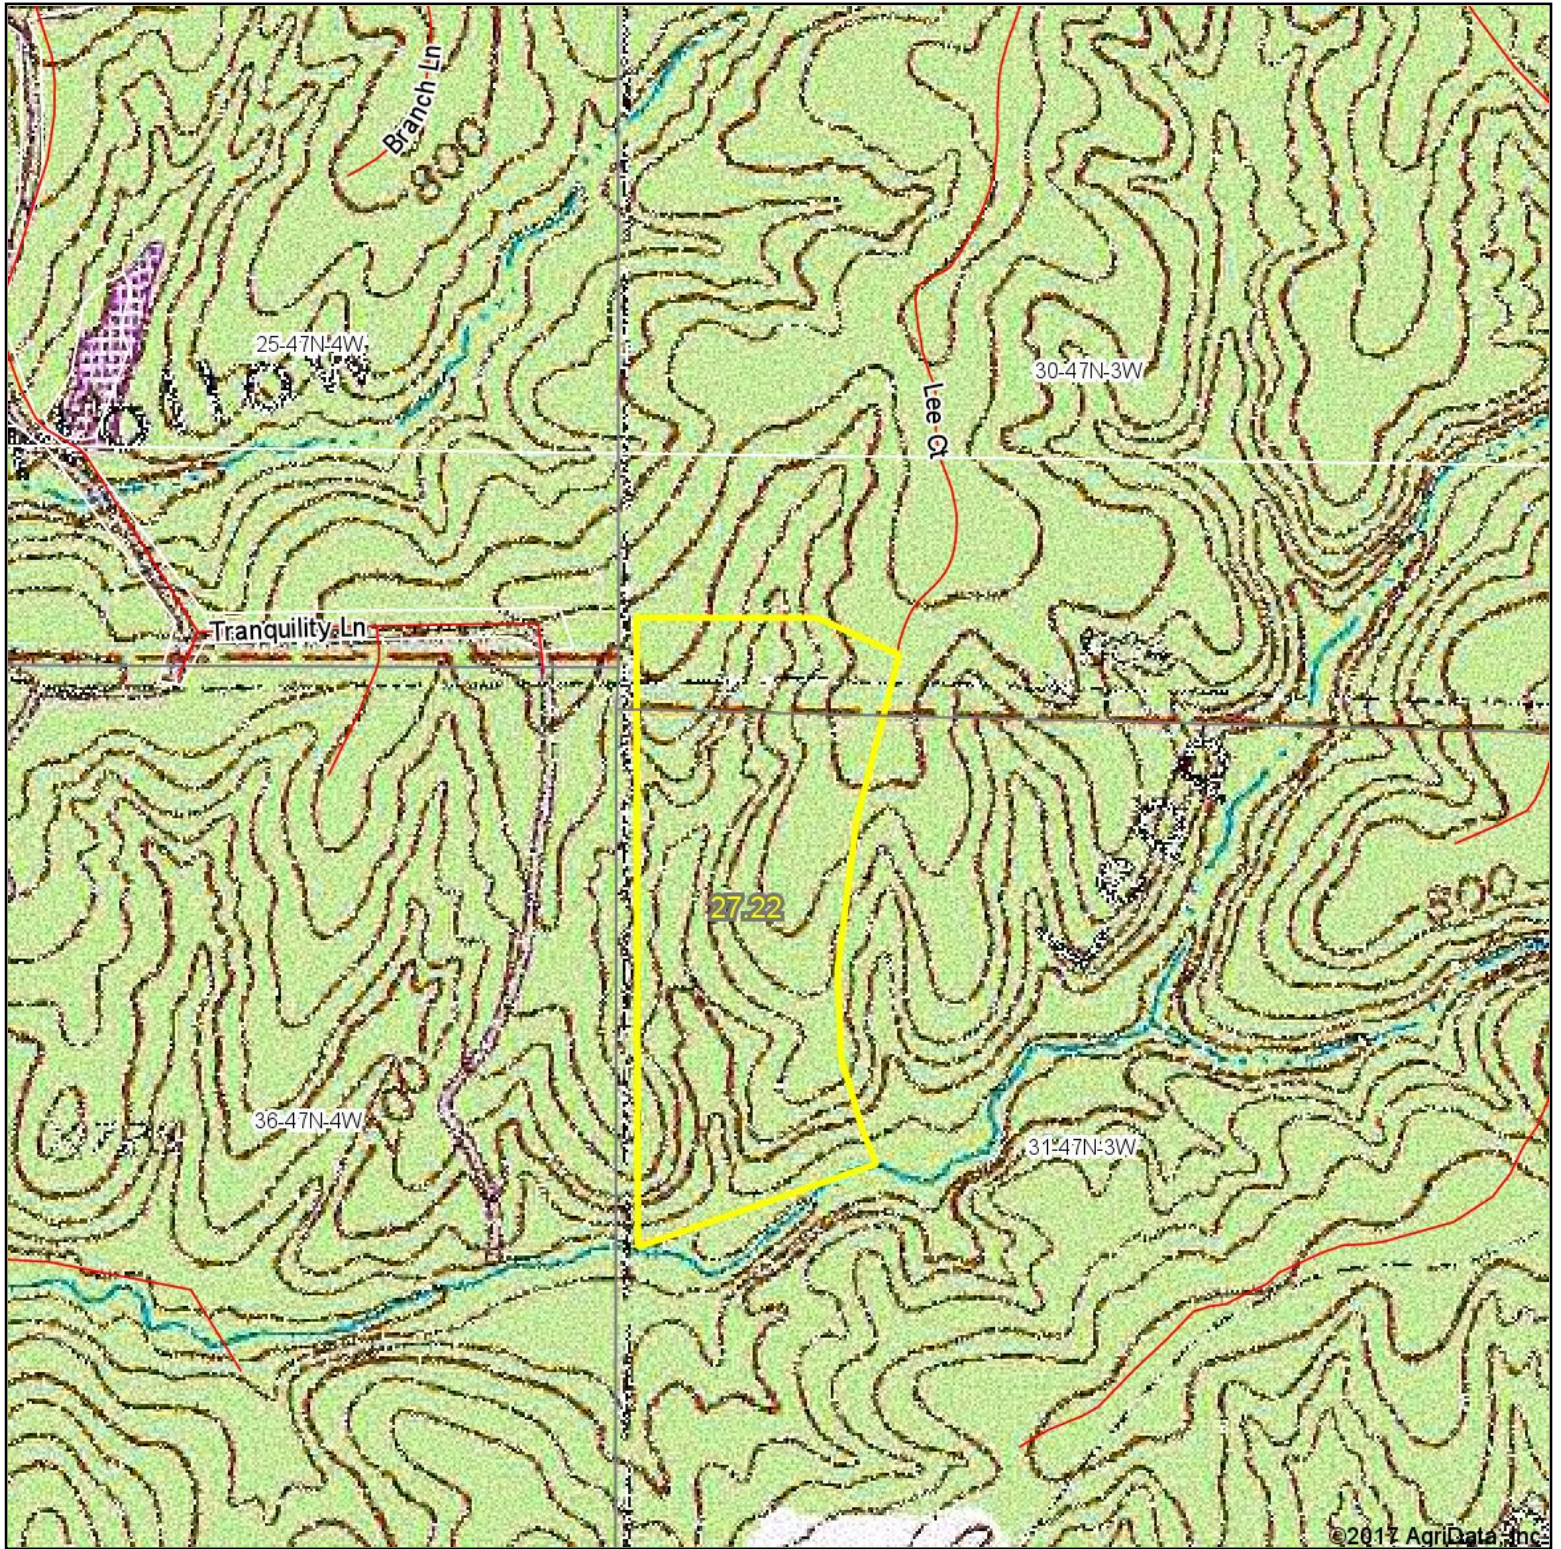

Topography Map

©2017 AgriData, Inc.

Trophy Properties
and Auction

Maps Provided By:

© AgriData, Inc. 2017

www.AgriDataInc.com

map center: 38° 47' 59.66, -91° 18' 5.08

0ft 666ft 1332ft

31-47N-3W
Warren County
Missouri

2/20/2017