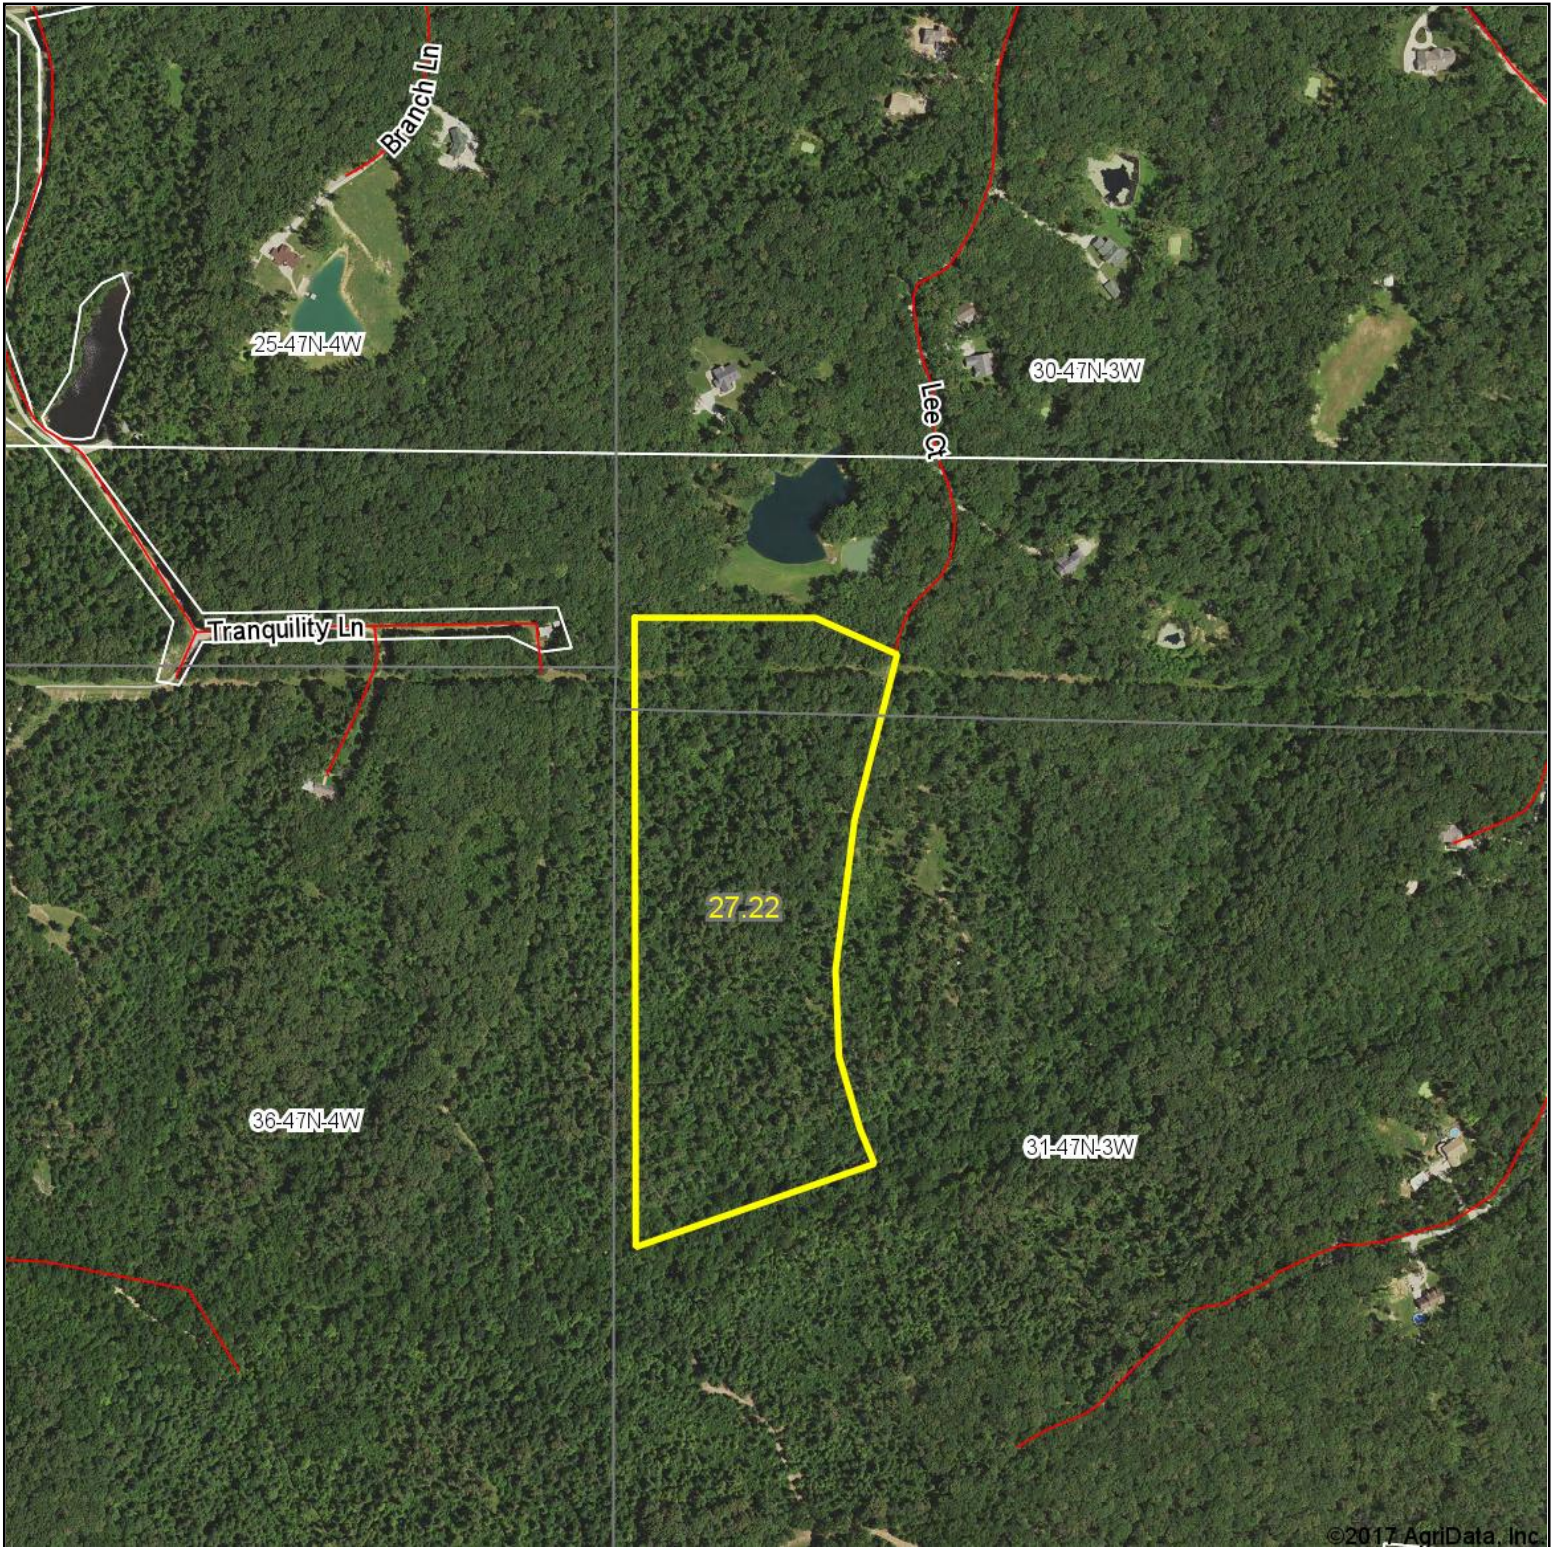

Aerial Map

©2017 AgriData, Inc.

Trophy Properties and Auction

Maps Provided By:

© AgriData, Inc. 2017

www.AgriDataInc.com

map center: 38° 47' 59.66, -91° 18' 5.08

31-47N-3W
Warren County
Missouri