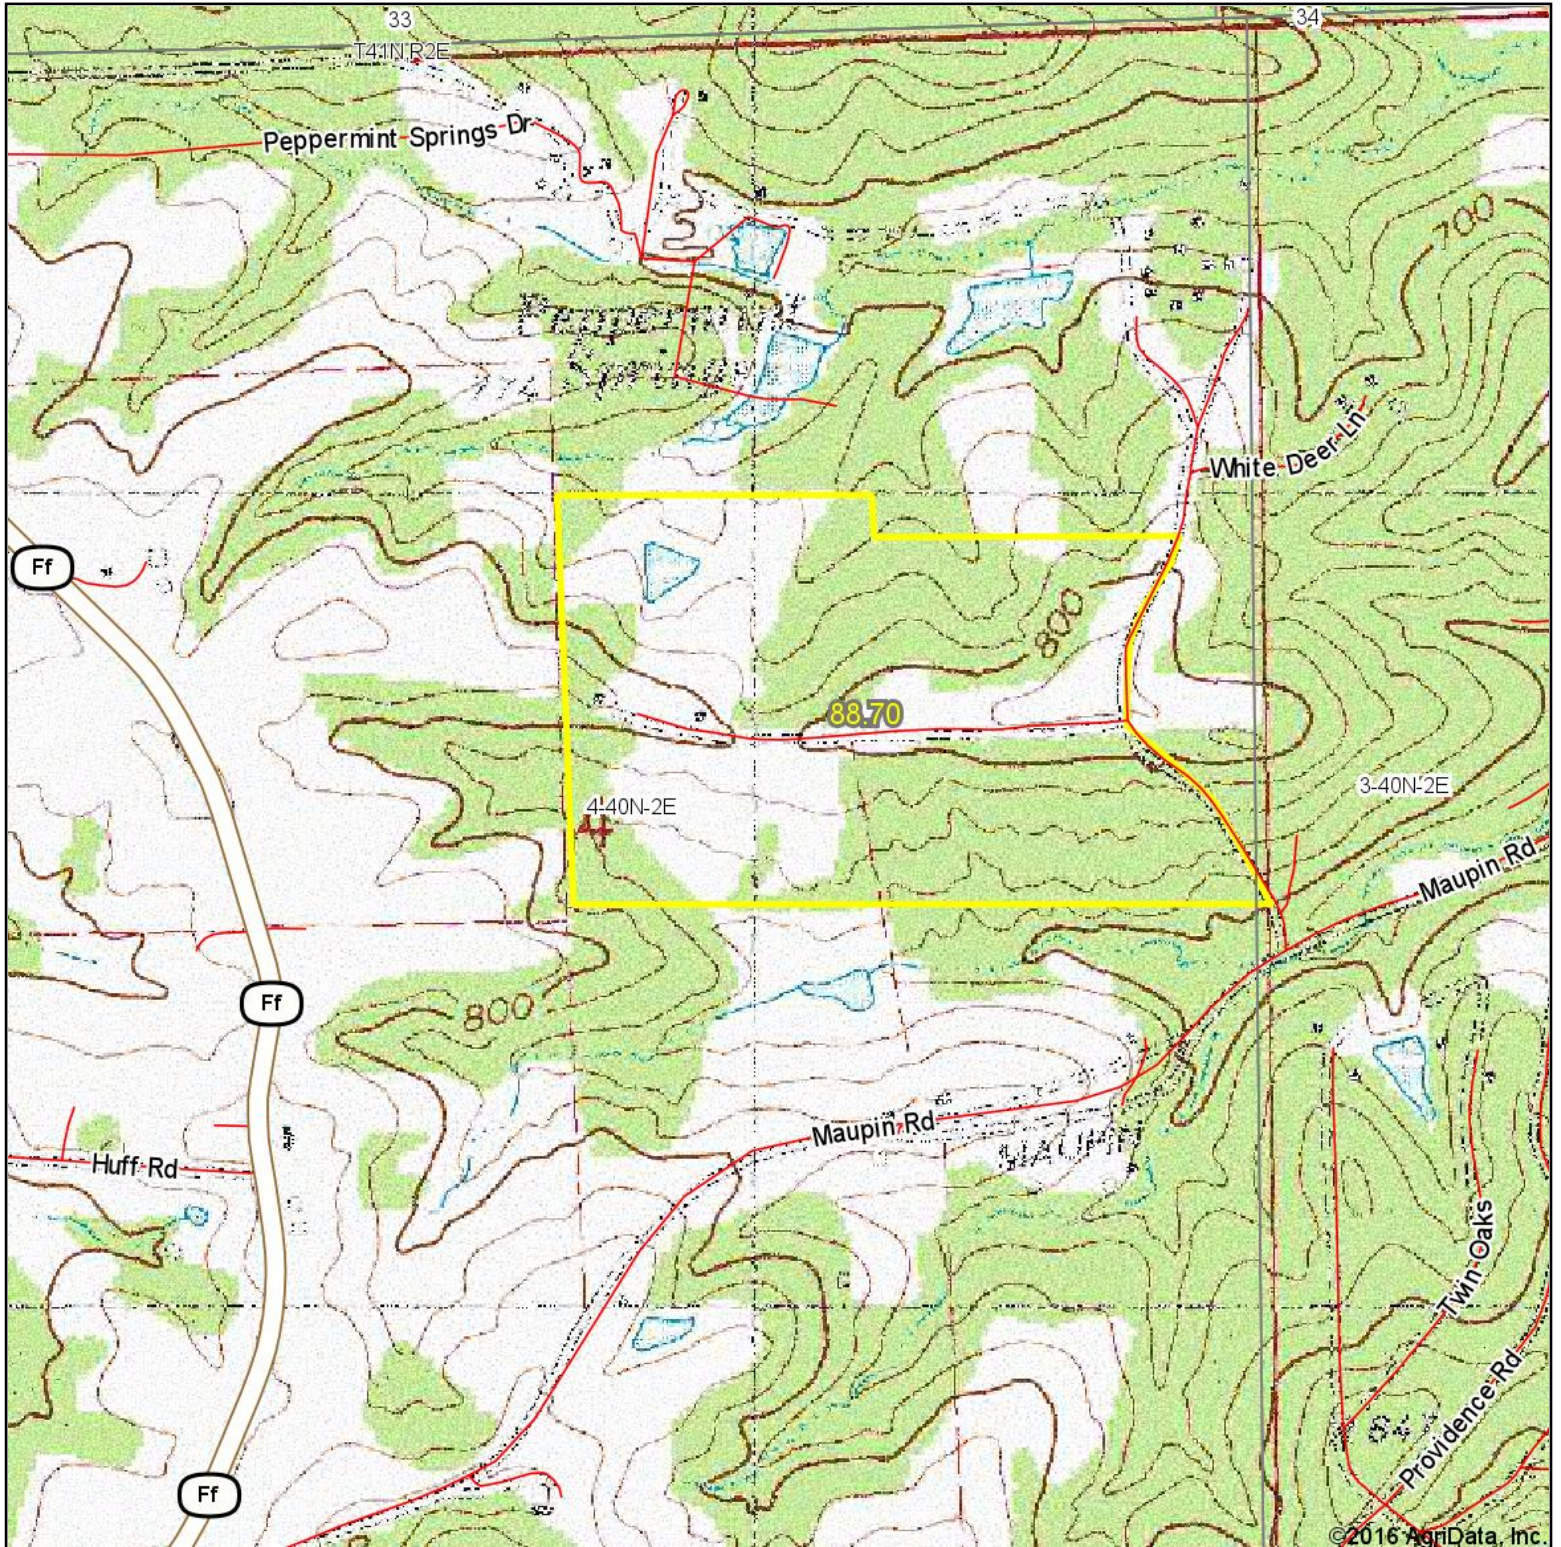

Topography Map

map center: 38° 13' 56.13, -90° 48' 22.23

0ft 889ft 1778ft

Trophy Properties
and Auction

Maps Provided By:

© AgriData, Inc. 2016

www.AgriDataInc.com

4-40N-2E
Franklin County
Missouri