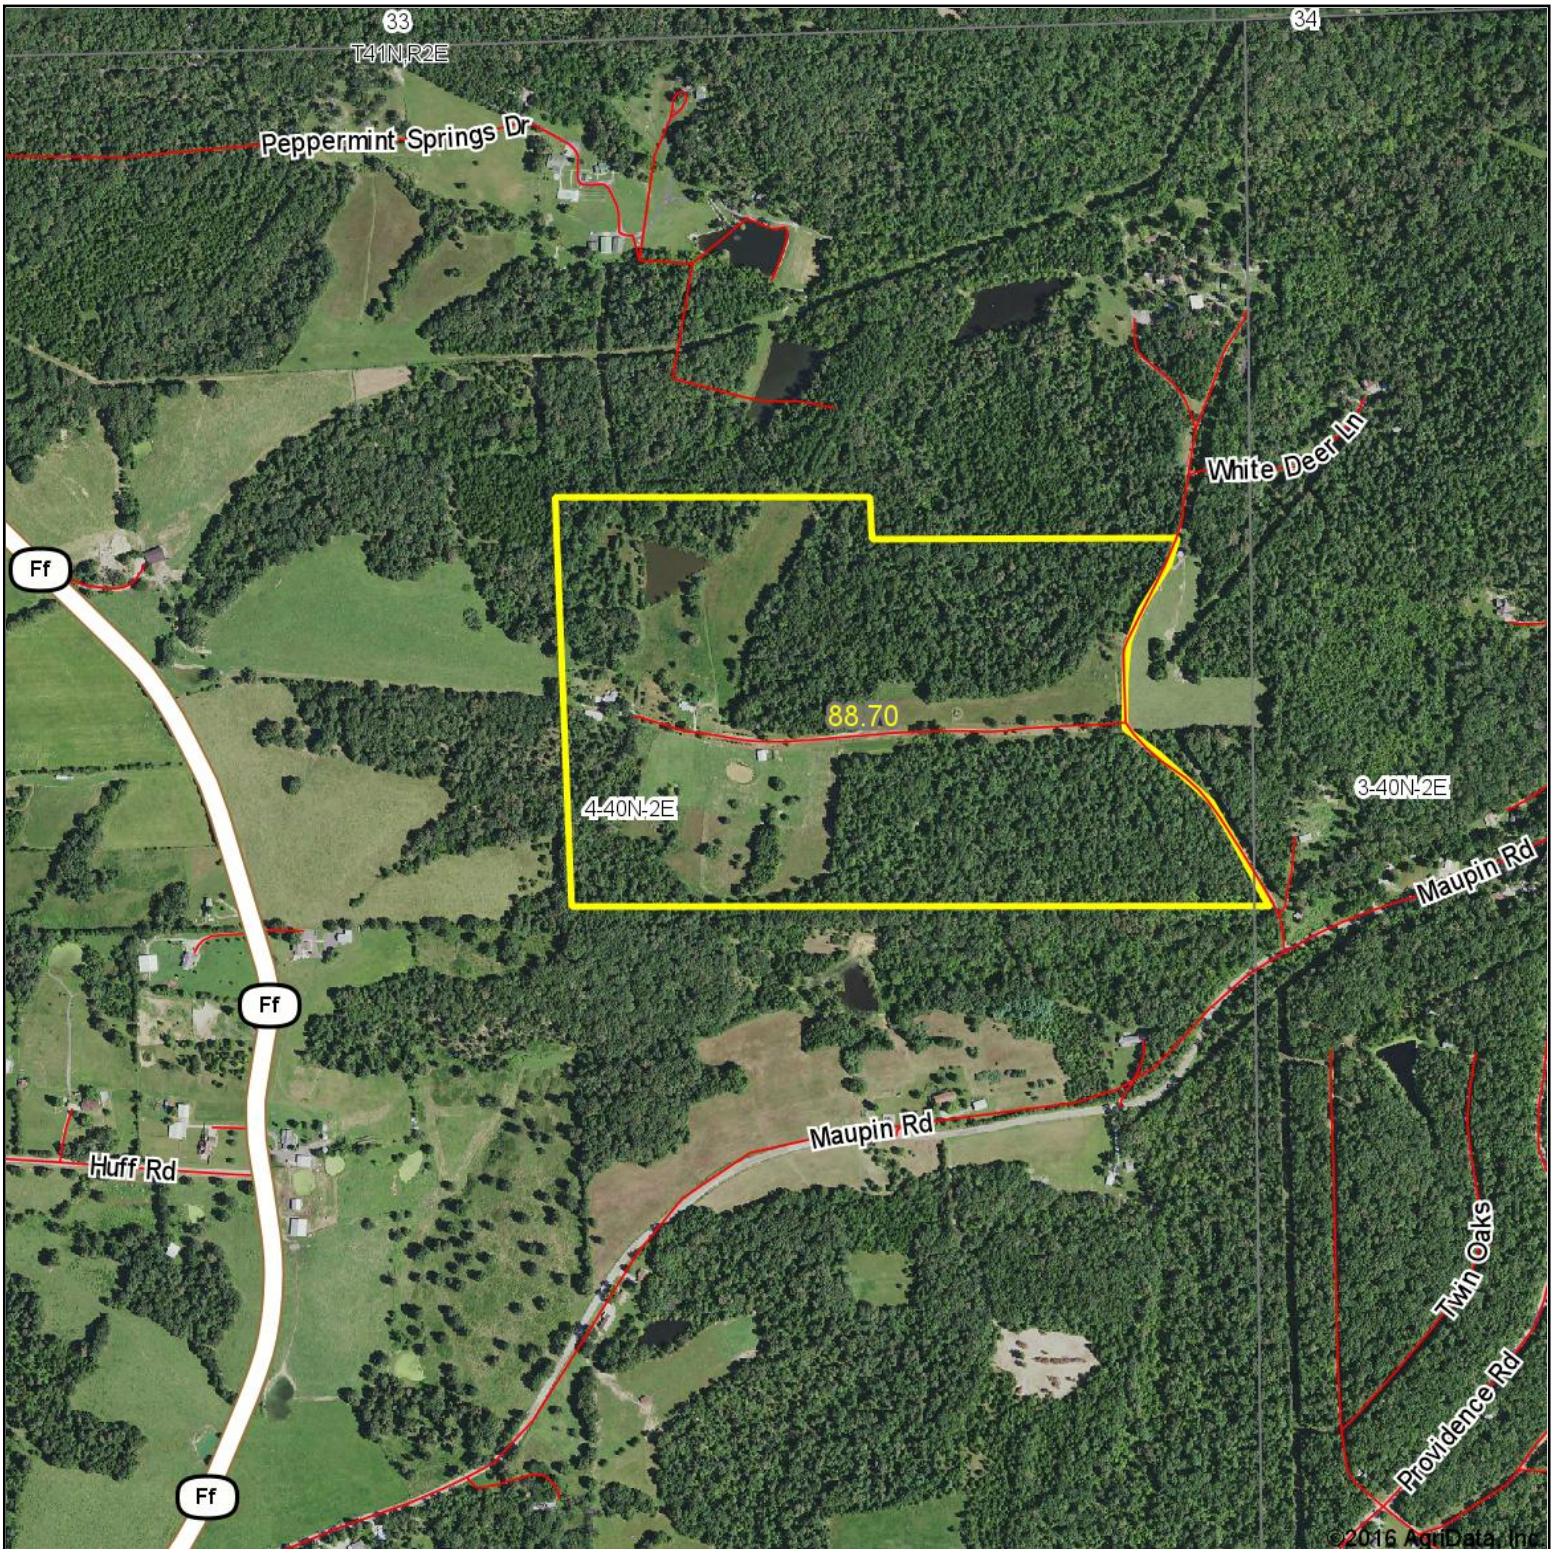

Aerial Map

Trophy Properties and Auction

Maps Provided By:

© AgriData, Inc. 2016 www.AgriDataInc.com

map center: 38° 13' 56.13, -90° 48' 22.23

4-40N-2E
Franklin County
Missouri

1/13/2017