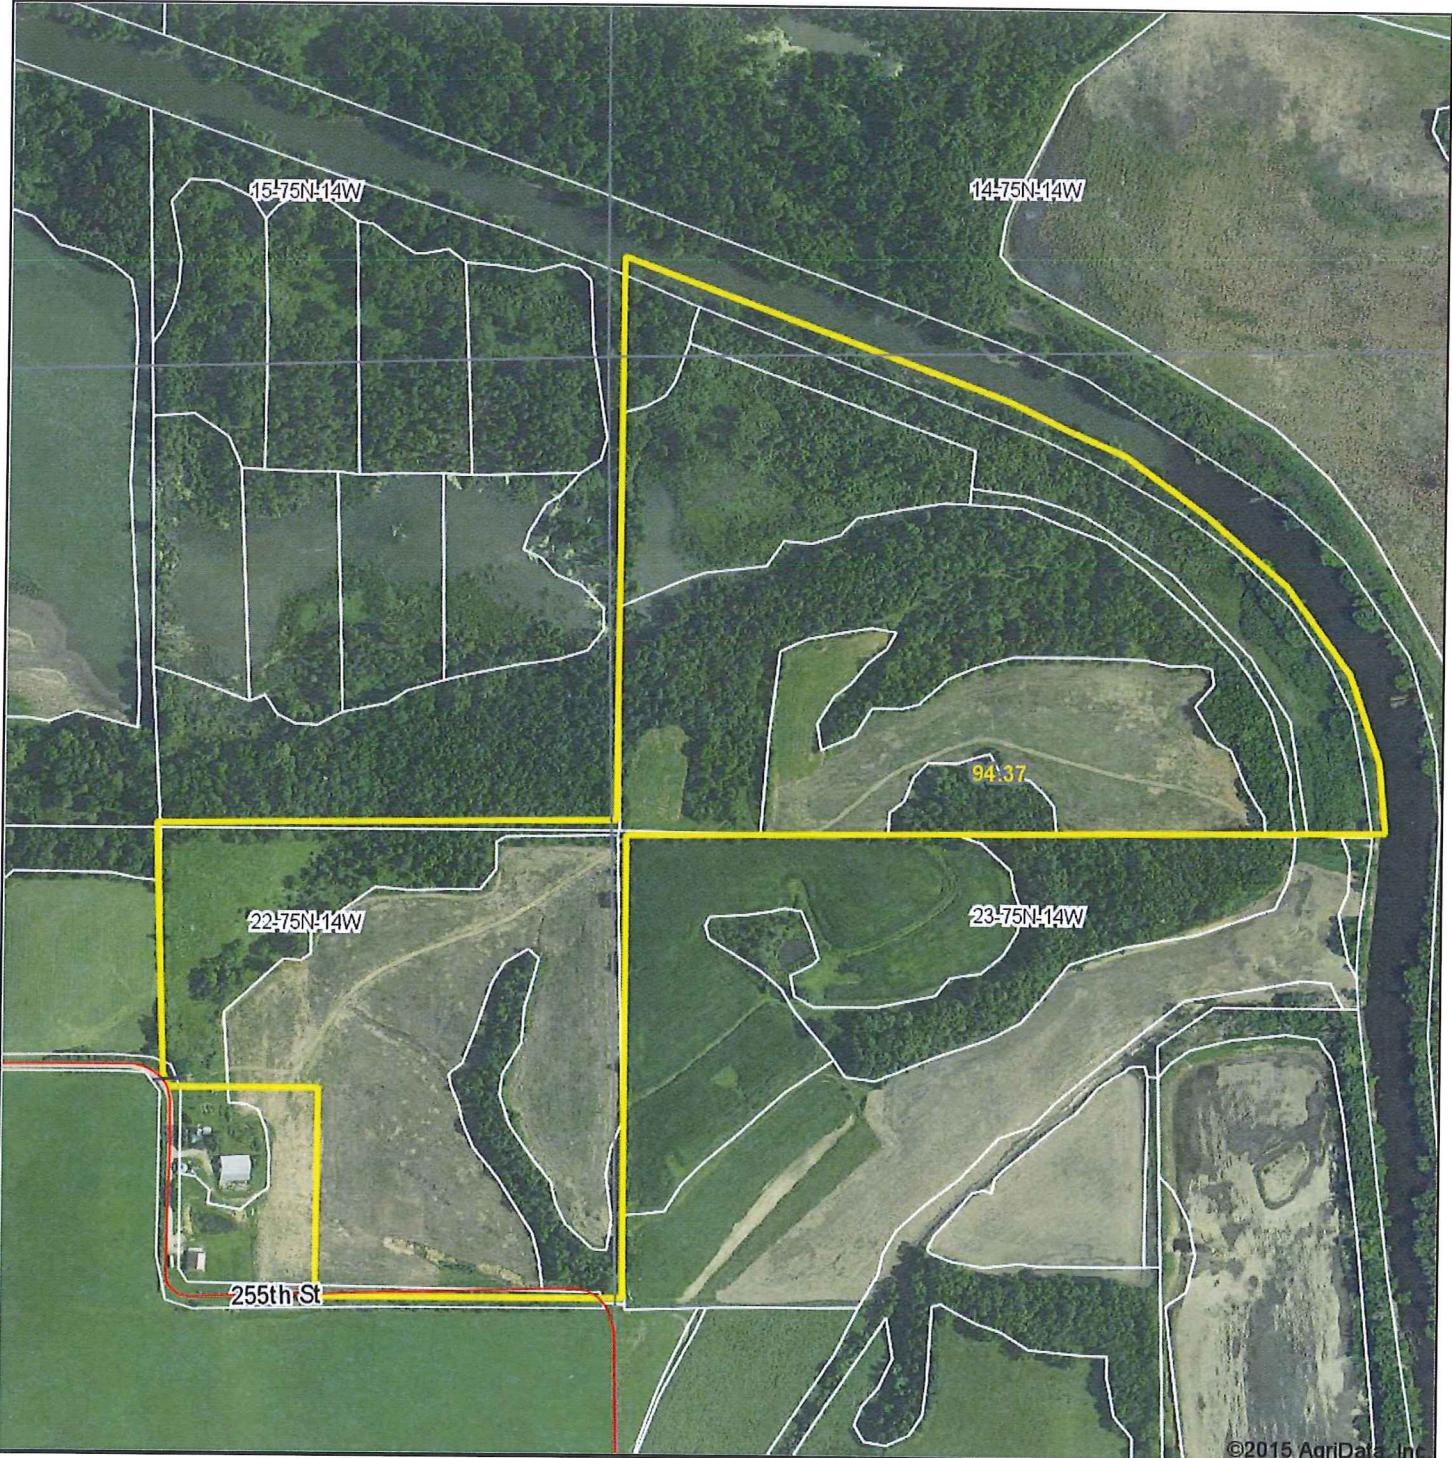

Aerial Map

Hawkeye Farm Mgmt & Real Estate

 22 N Main, Albia IA Phone: 641-932-7796  
 Email: hawkeye@uc Iowa.com  
 On the web: www.ucIowa.com  
 www.IowaWhitetailfarms.com

map center: 41° 17' 25.12, 92° 26' 53.35  
 scale: 6805

**23-75N-14W**  
**Mahaska County**  
**Iowa**

Maps Provided By:  
  
 CUSTOMIZED ONLINE MAPPING  
 © AgriData, Inc. 2014 www.AgriDataInc.com

7/16/2015

Field borders provided by Farm Service Agency as of 5/21/2008.