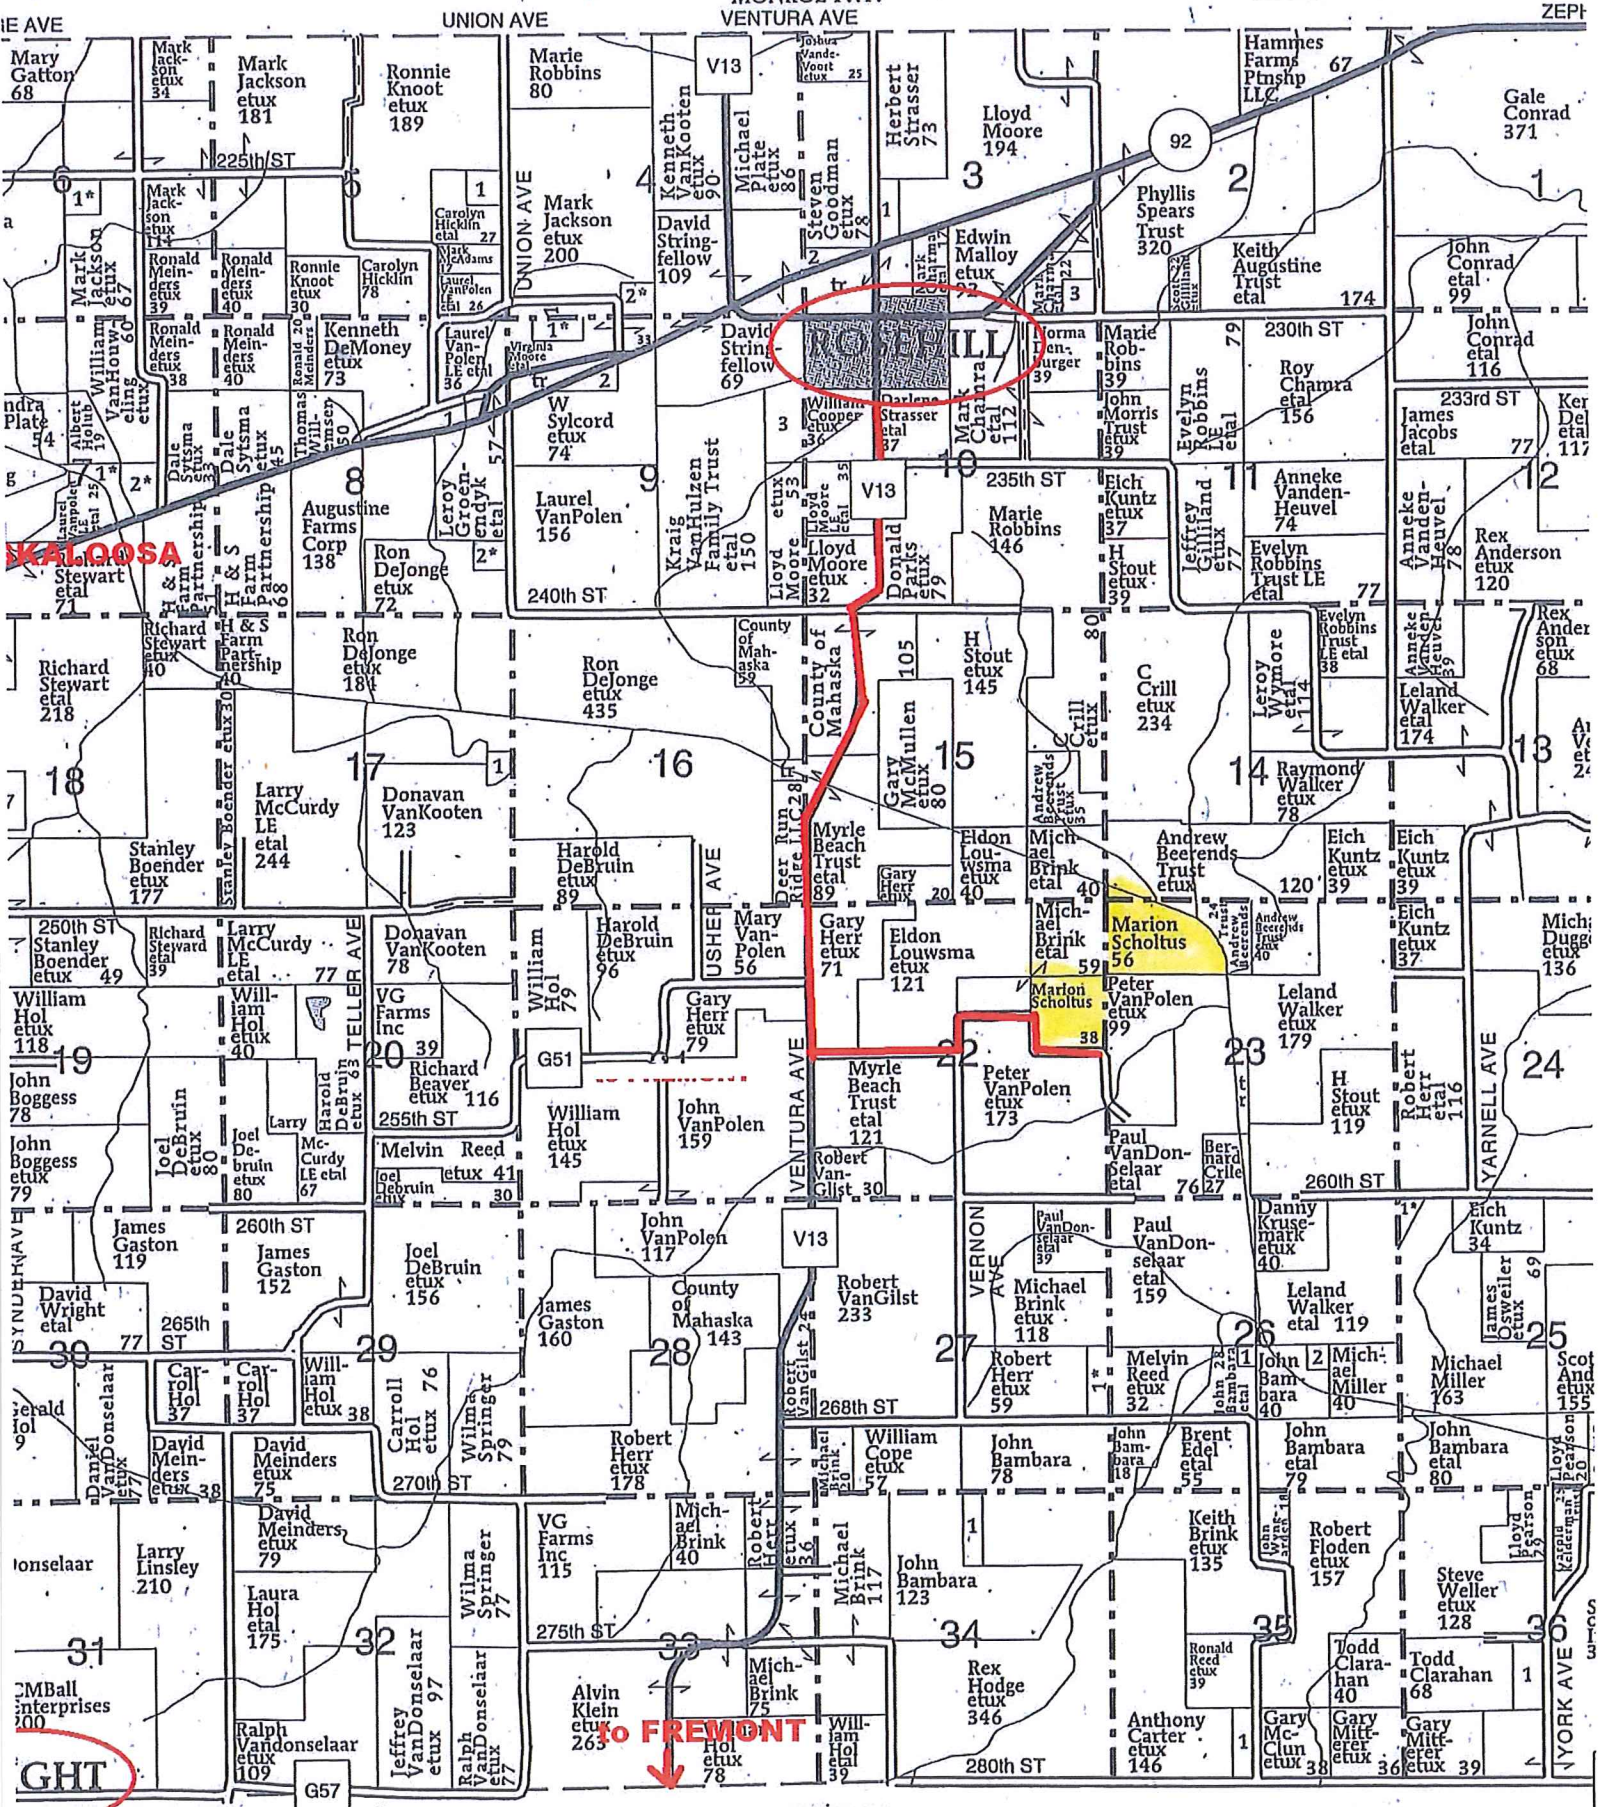

5-N

# WHITE OAK PLAT

(Landowners)

MONROE TWP.

R-14

**KALOOSA**

**to FREMONT**

**GHT**

CEDAR TWP.