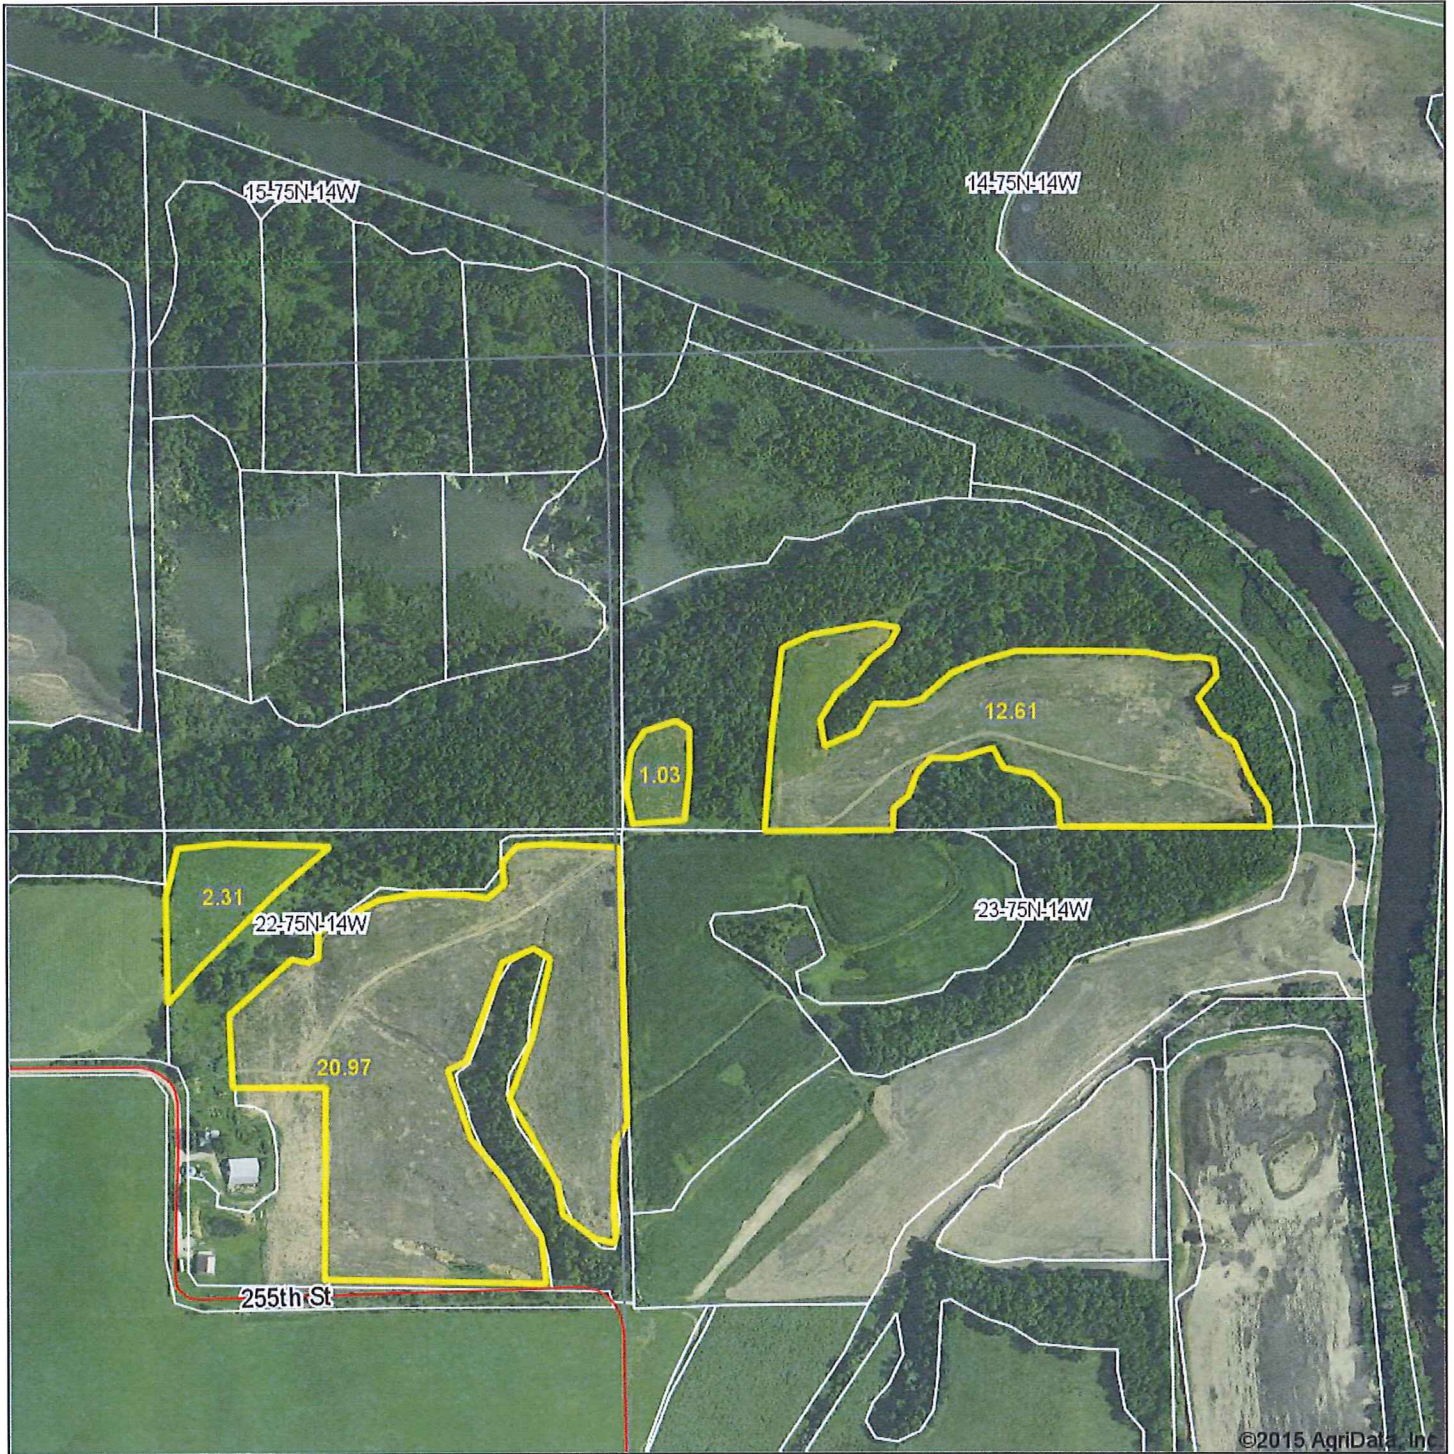

Aerial Map

©2015 AgriData, Inc

Hawkeye Farm Mgmt & Real Estate

map center: 41° 17' 25.12, 92° 26' 53.35

scale: 6805

Maps Provided By:

© AgriData, Inc. 2014 www.AgriDataInc.com

23-75N-14W
Mahaska County
Iowa

7/16/2015