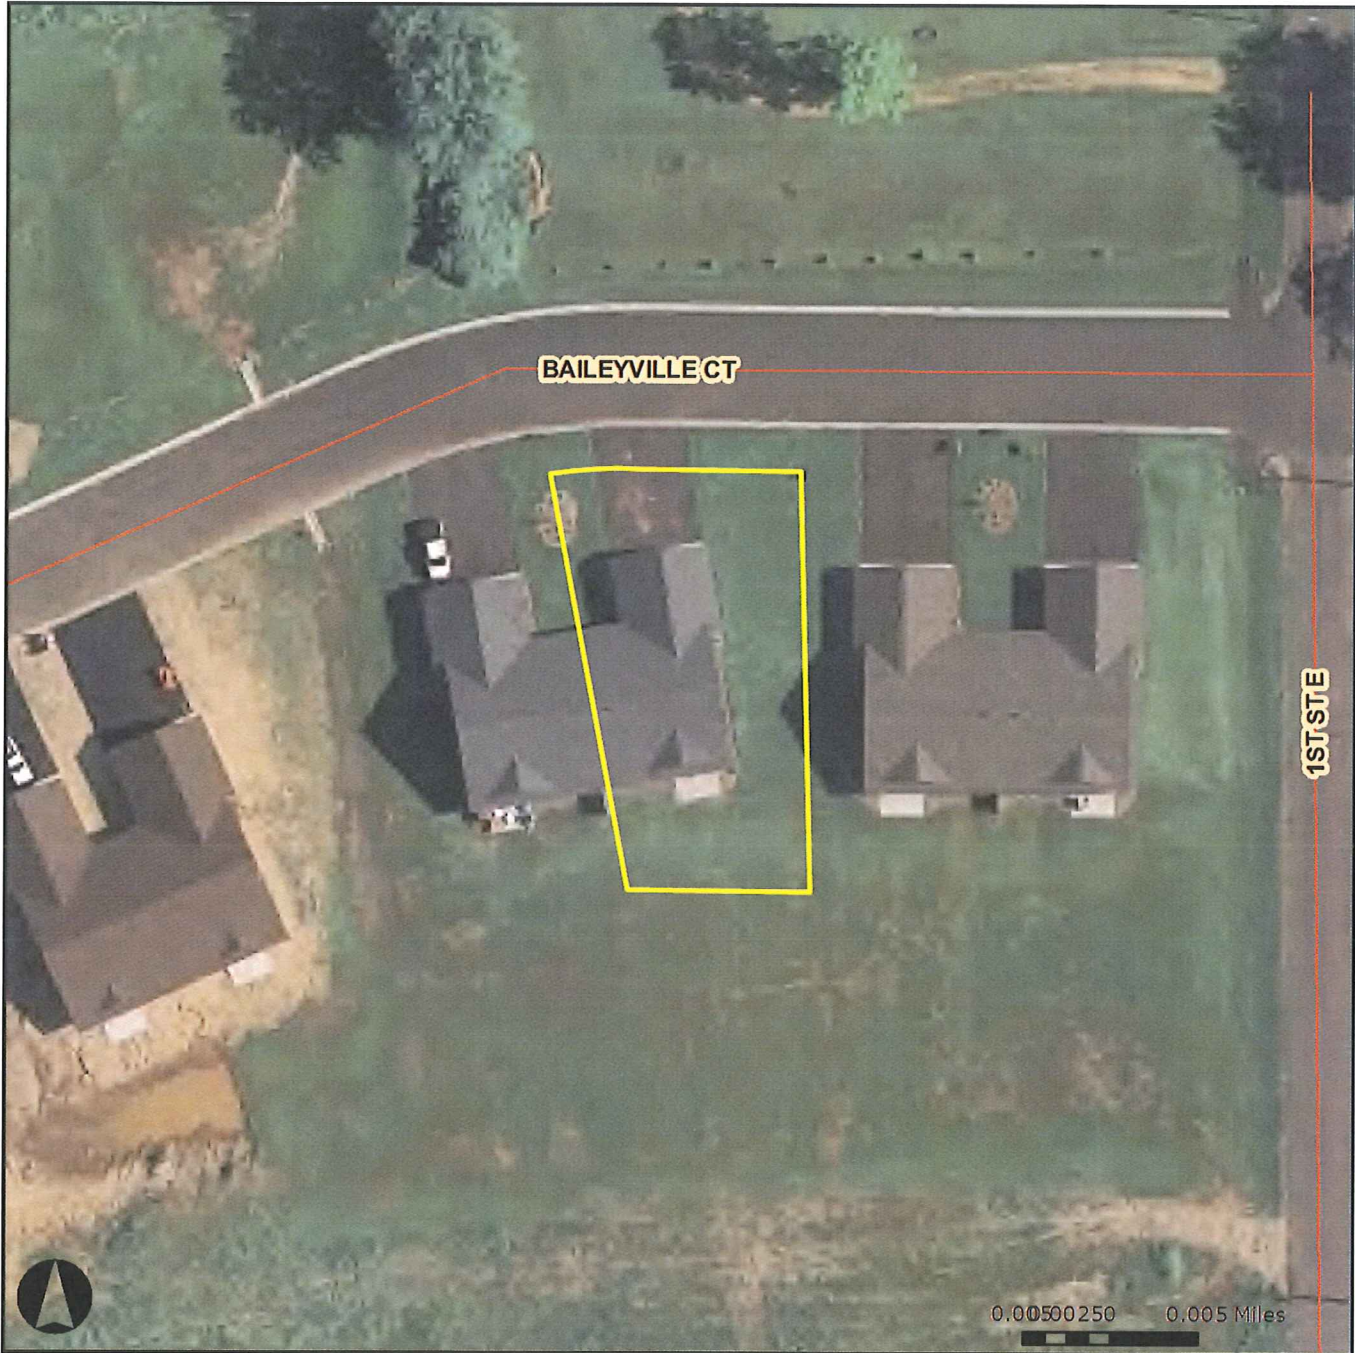

Dunn Co GIS

DISCLAIMER OF LIABILITY

The information depicted on this map is a compilation of public record information including aerial photography and other base maps. No warranty is made, express or implied, as to the accuracy of the information used. The data layers are a representation of current data to the best of our knowledge and may contain errors. It is not a legally recorded map and cannot be substituted for field-verified information. Map may be reproduced with permission of the Dunn County Administrative Coordinators Office. Errors should be reported to the GIS Division, 800 Wilson Ave, Menomonie WI 54751. Phone (715) 231-6505.