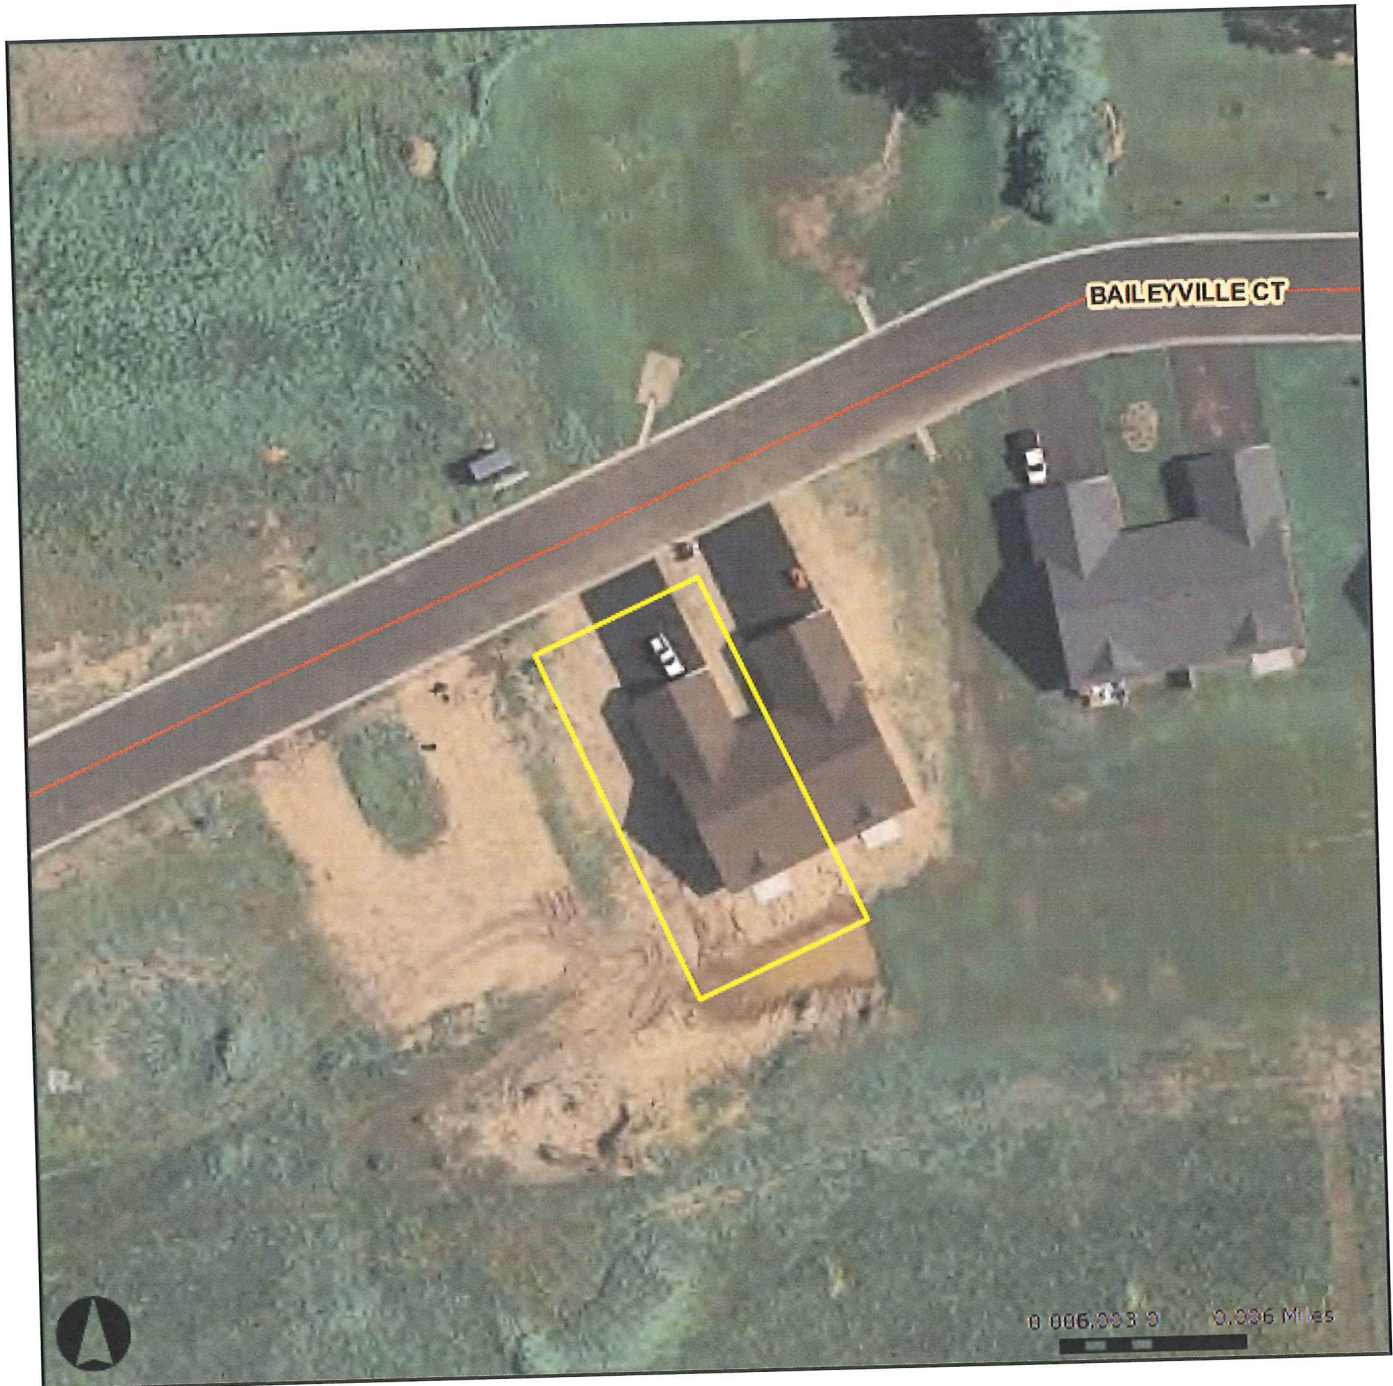

Dunn Co GIS

DISCLAIMER OF LIABILITY

The information depicted on this map is a compilation of public record information including aerial photography and other base maps. No warranty is made, express or implied, as to the accuracy of the information used. The data layers are a representation of current data to the best of our knowledge and may contain errors. It is not a legally recorded map and cannot be substituted for field-verified information. Map may be reproduced with permission of the Dunn County Administrative Coordinators Office. Errors should be reported to the GIS Division, 800 Wilson Ave, Menomonie WI 54751. Phone (715) 231-6505.