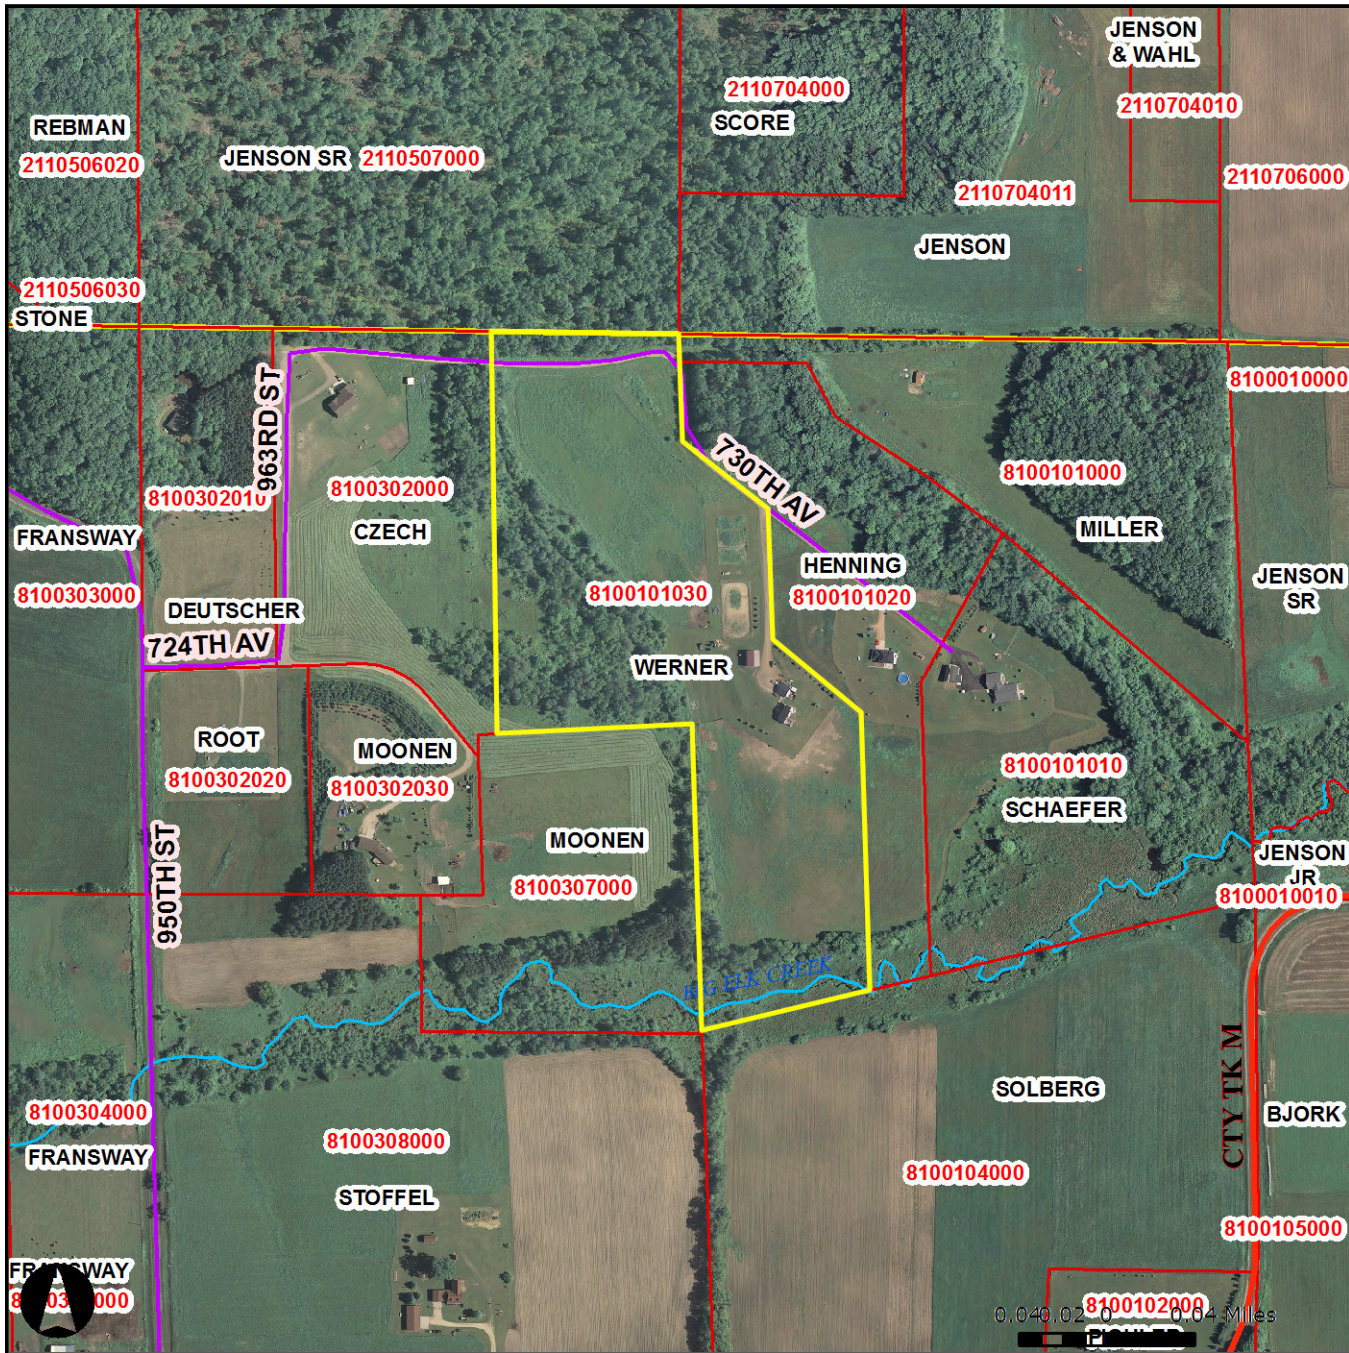

Dunn Co GIS

DISCLAIMER OF LIABILITY

The information depicted on this map is a compilation of public record information including aerial photography and other base maps. No warranty is made, express or implied, as to the accuracy of the information used. The data layers are a representation of current data to the best of our knowledge and may contain errors. It is not a legally recorded map and cannot be substituted for field-verified information. Map may be reproduced with permission of the Dunn County Administrative Coordinators Office. Errors should be reported to the GIS Division, 800 Wilson Ave, Menomonie WI 54751. Phone (715) 231-6505.