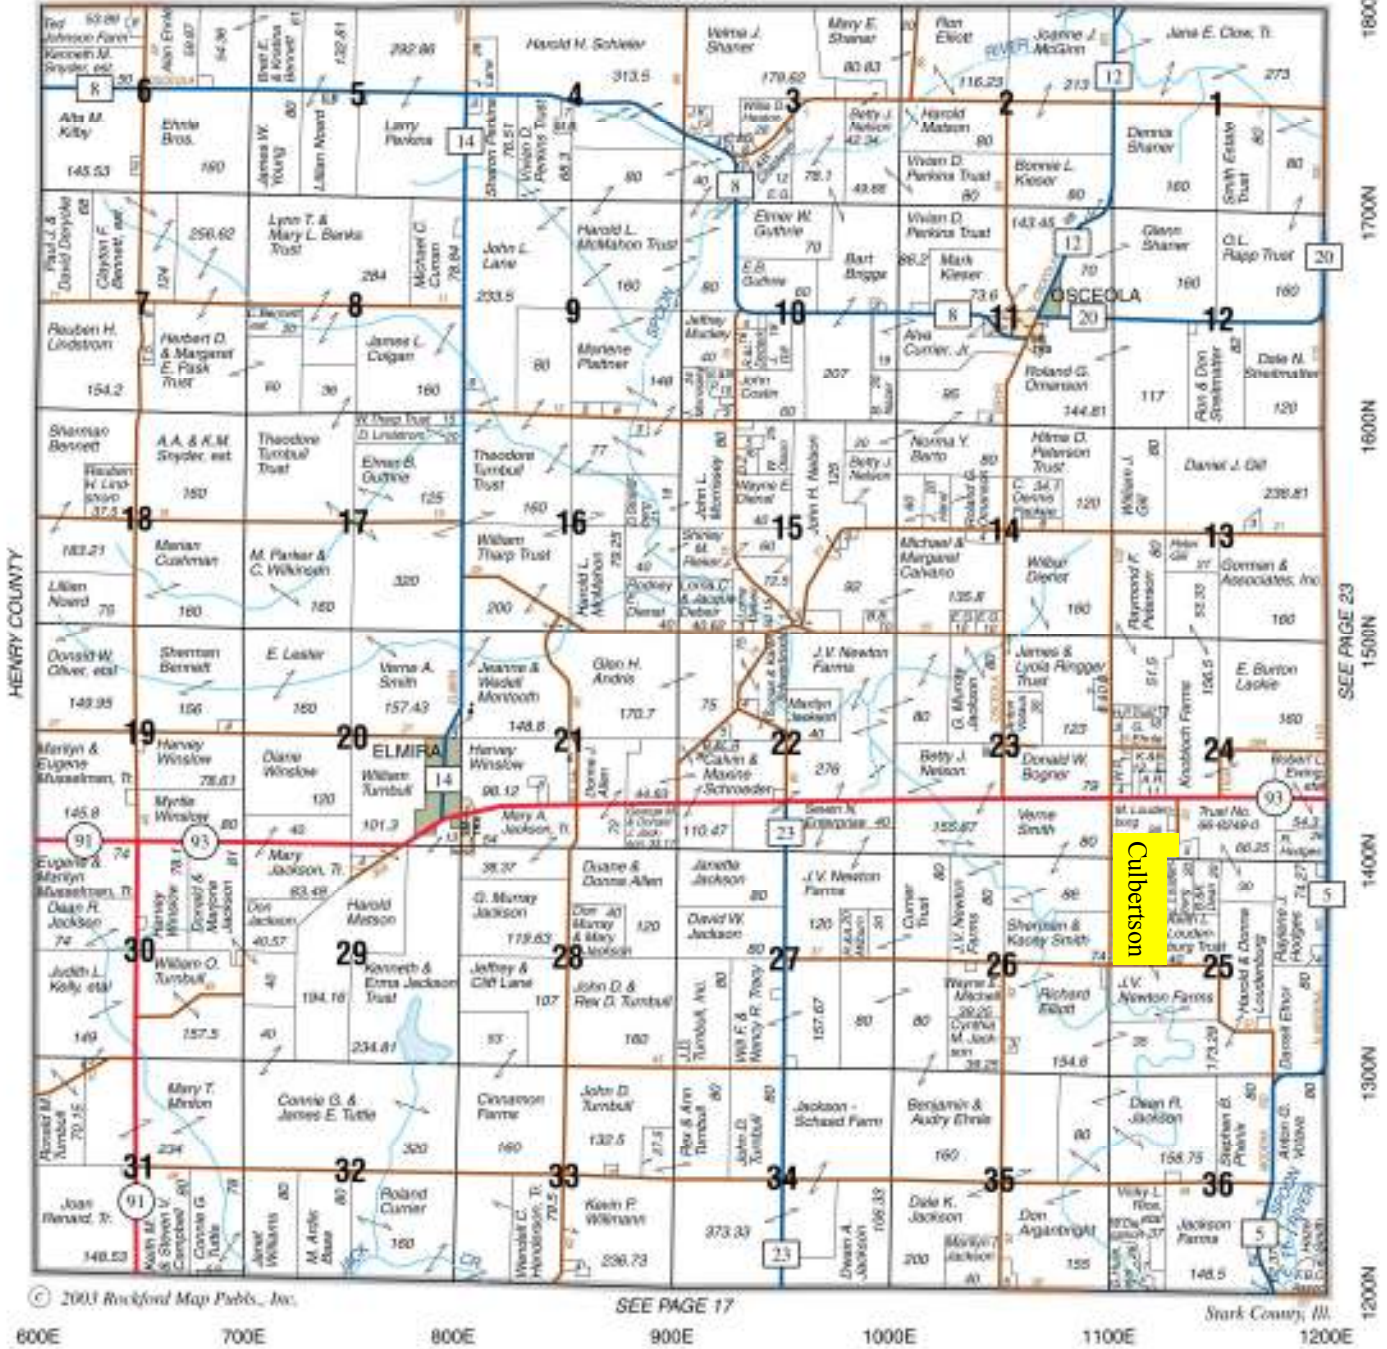

ELMIRA

T.14N.-R.6E.

BUREAU COUNTY

 Cublertson Farm—listing 1127116 • 102 Acres/100.61 tillable \$7600/Acre