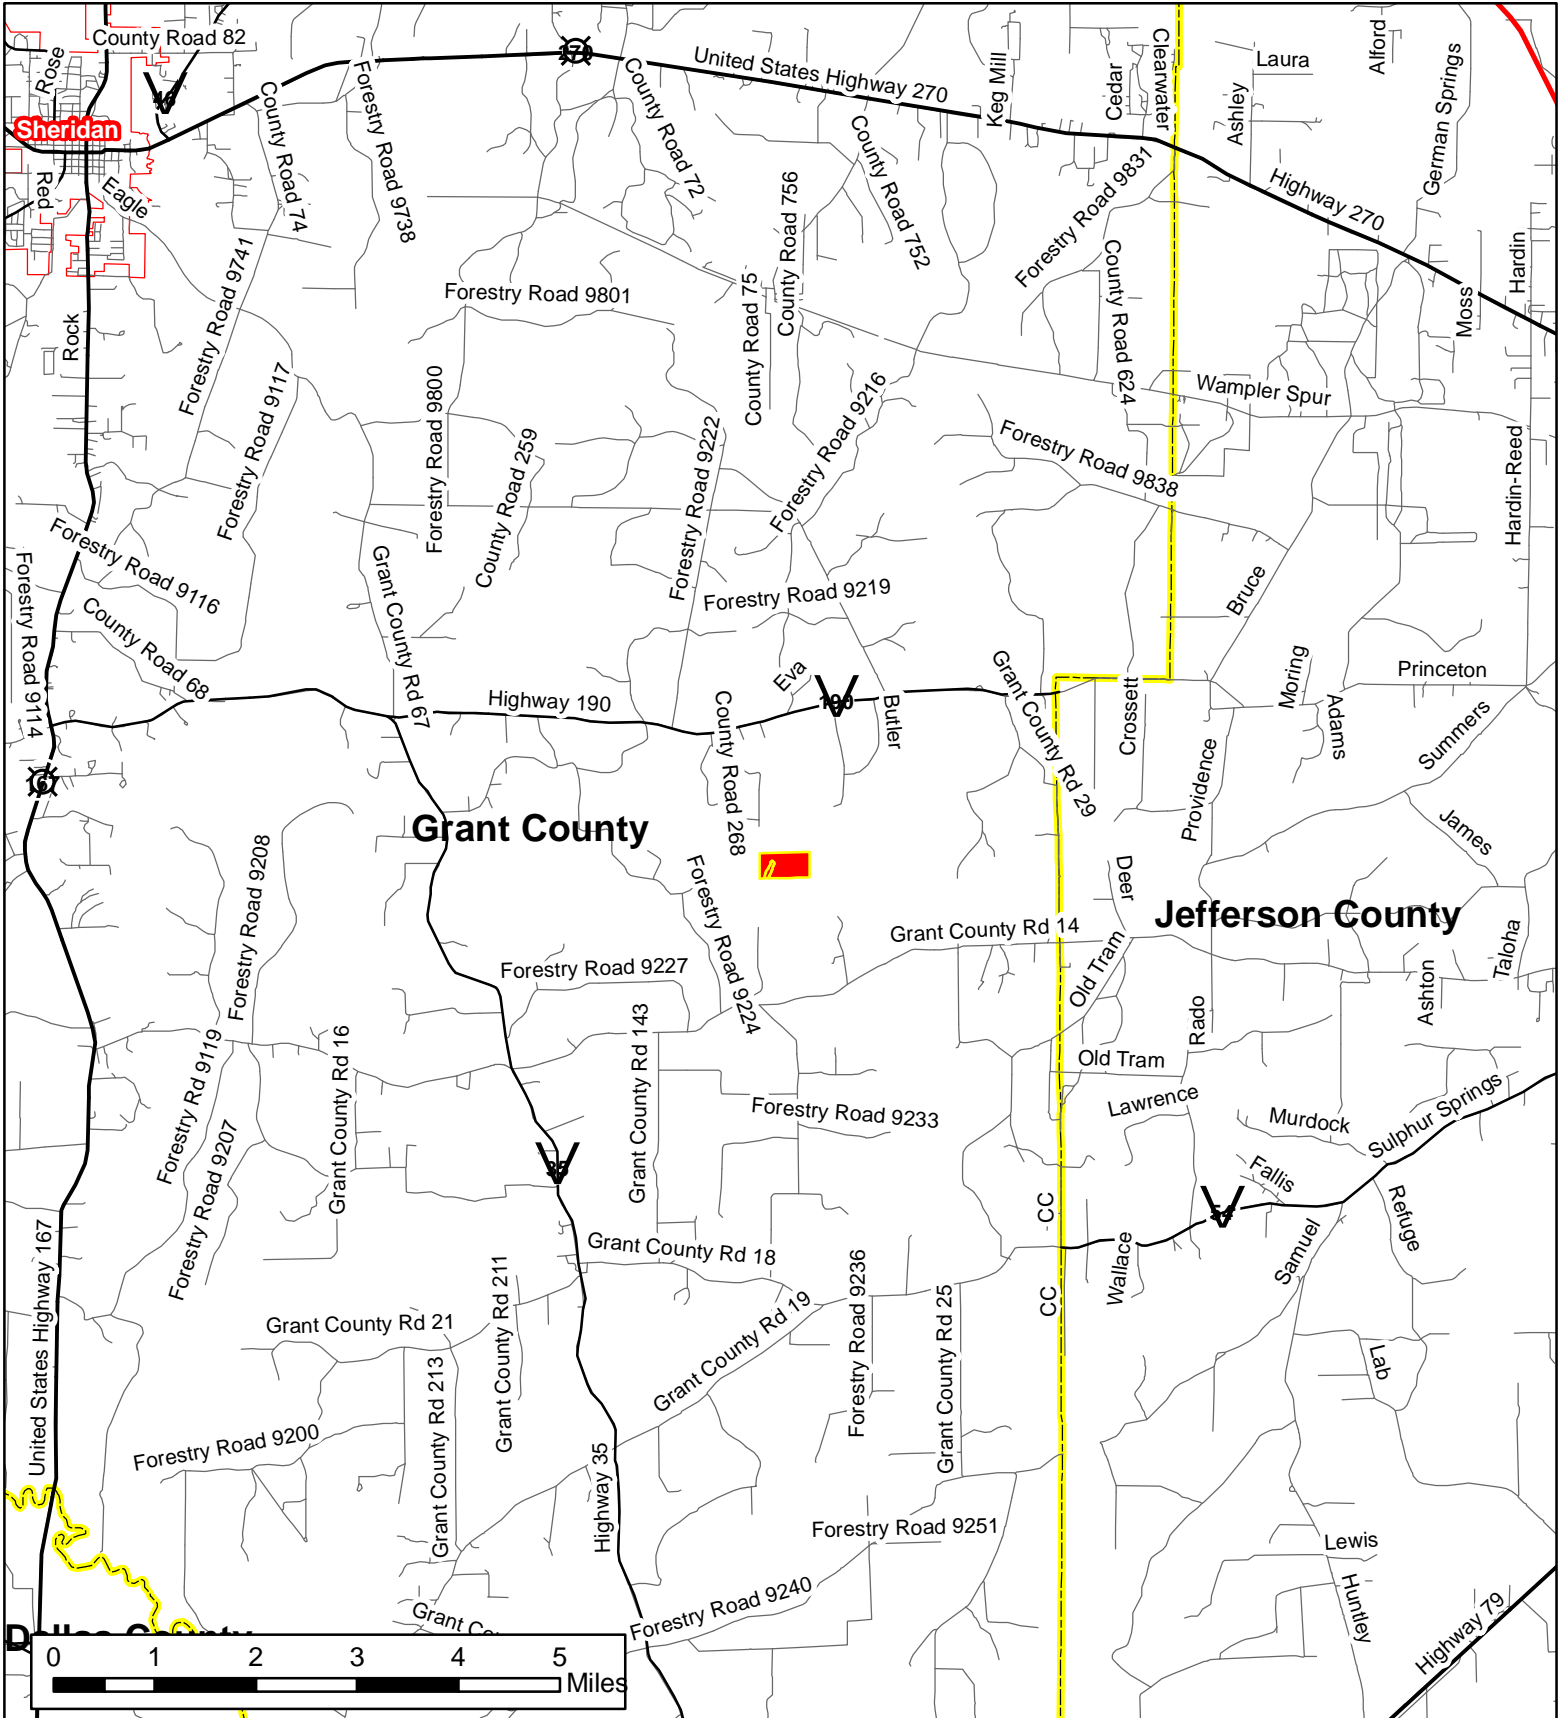

# Grant 14/Lee Springs 79

N 1/2 NW 1/4, Section 13,  
Township 6 South, Range 12 West, Grant County, AR, 79 Acres, more or less

  
Phone: 1-888-695-8733  
[www.forestryrealestate.com](http://www.forestryrealestate.com)

**DAVIS DUBOSE**  
FORESTRY & REAL ESTATE CONSULTANTS PLLC

This map and all information it contains is provided "AS IS," as a courtesy to potential buyers. Potential buyers should make their own determination regarding the accuracy of the information provided. Neither the seller, Davis DuBose Forestry & Real Estate Consultants PLLC (DDFREC), their subsidiaries, affiliates nor representatives warrant the accuracy, adequacy or completeness of any information contained herein regarding the property, its condition, boundaries, access, acreage, or timber stand information. DDFREC expressly disclaims liability for errors or omissions.