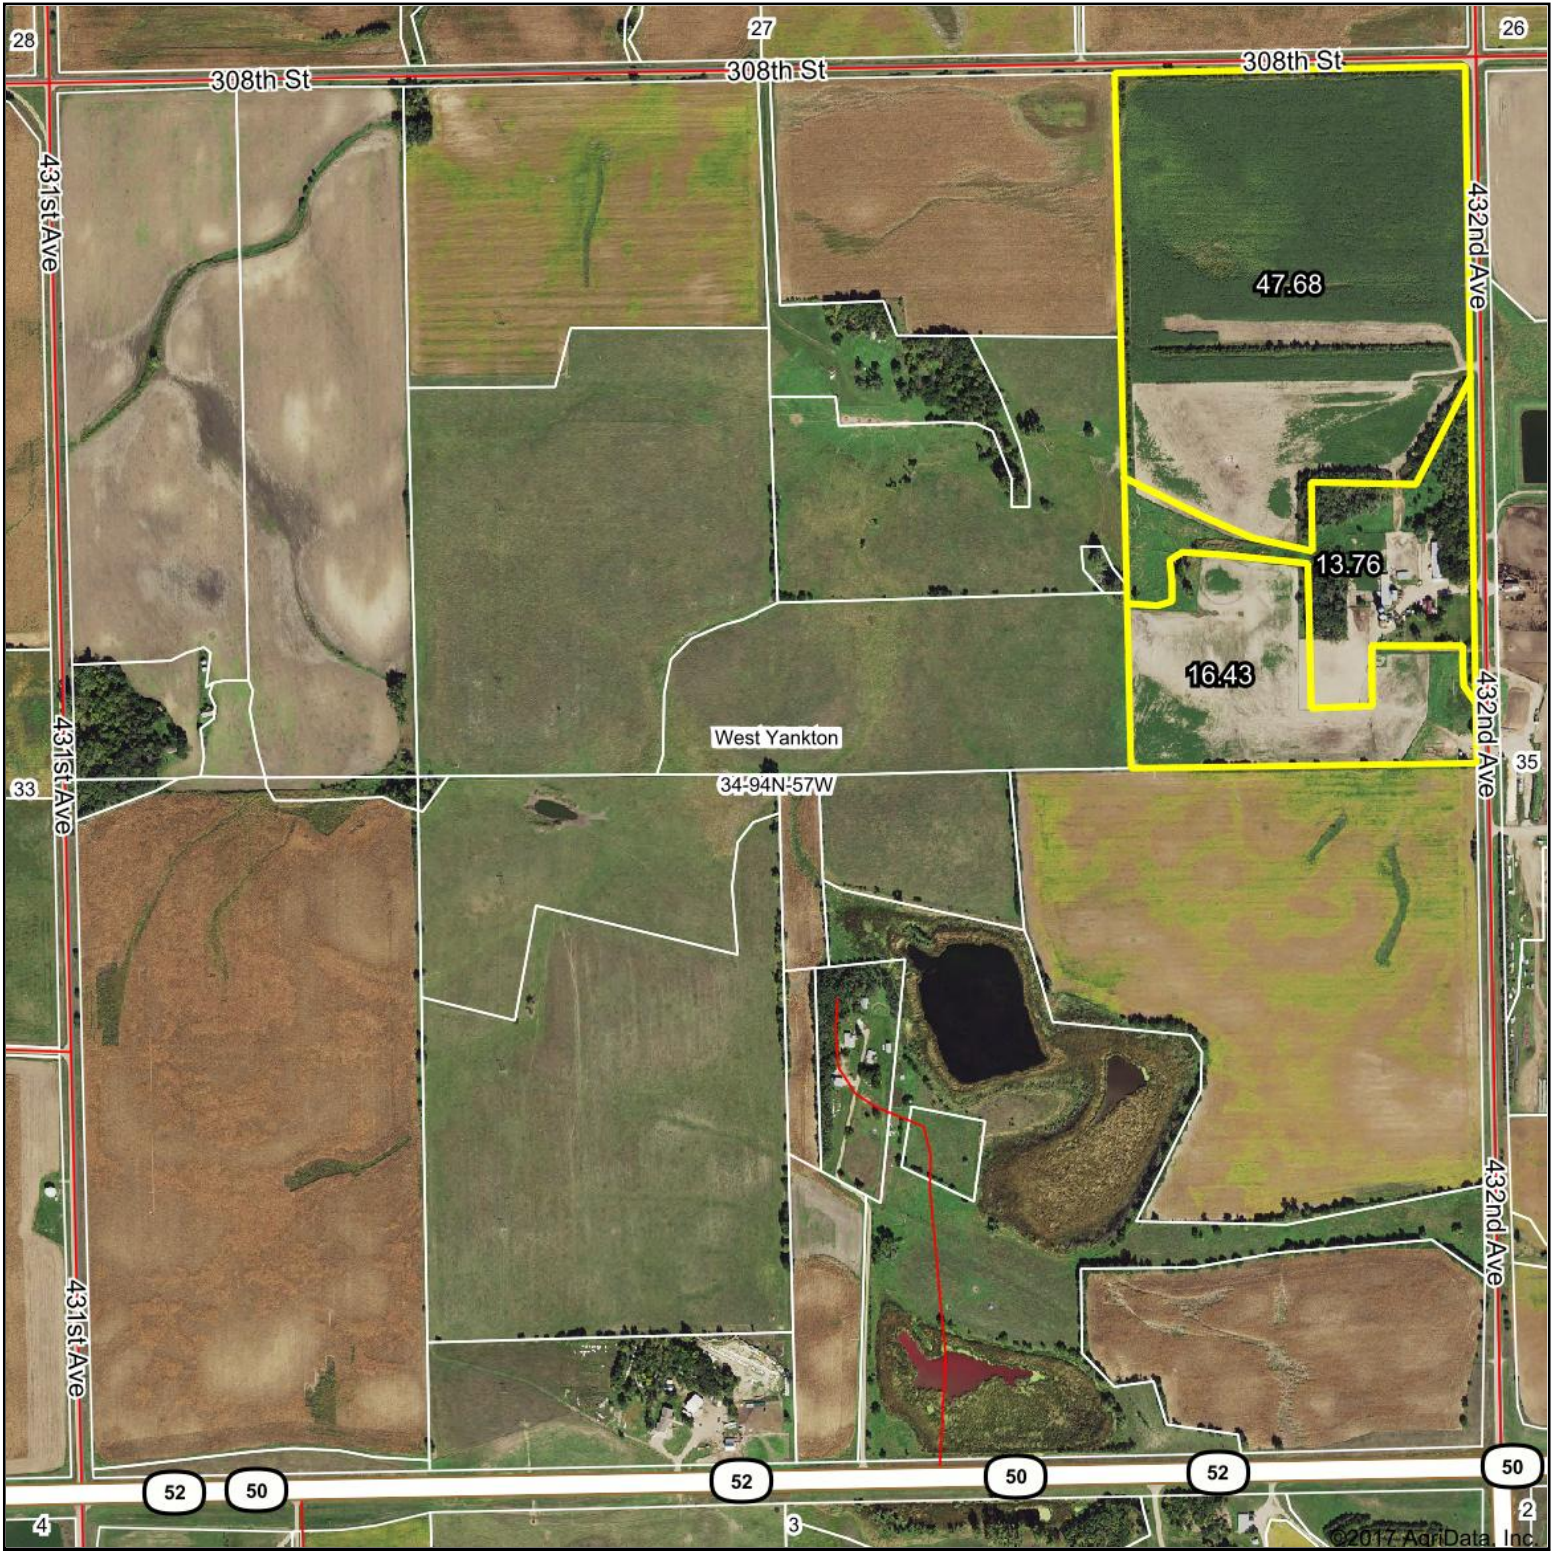

Aerial Map

©2017 AgriData, Inc.

map center: 42° 54.9544', -97° 33.9544'

34-94N-57W
Yankton County
South Dakota

9/18/2017