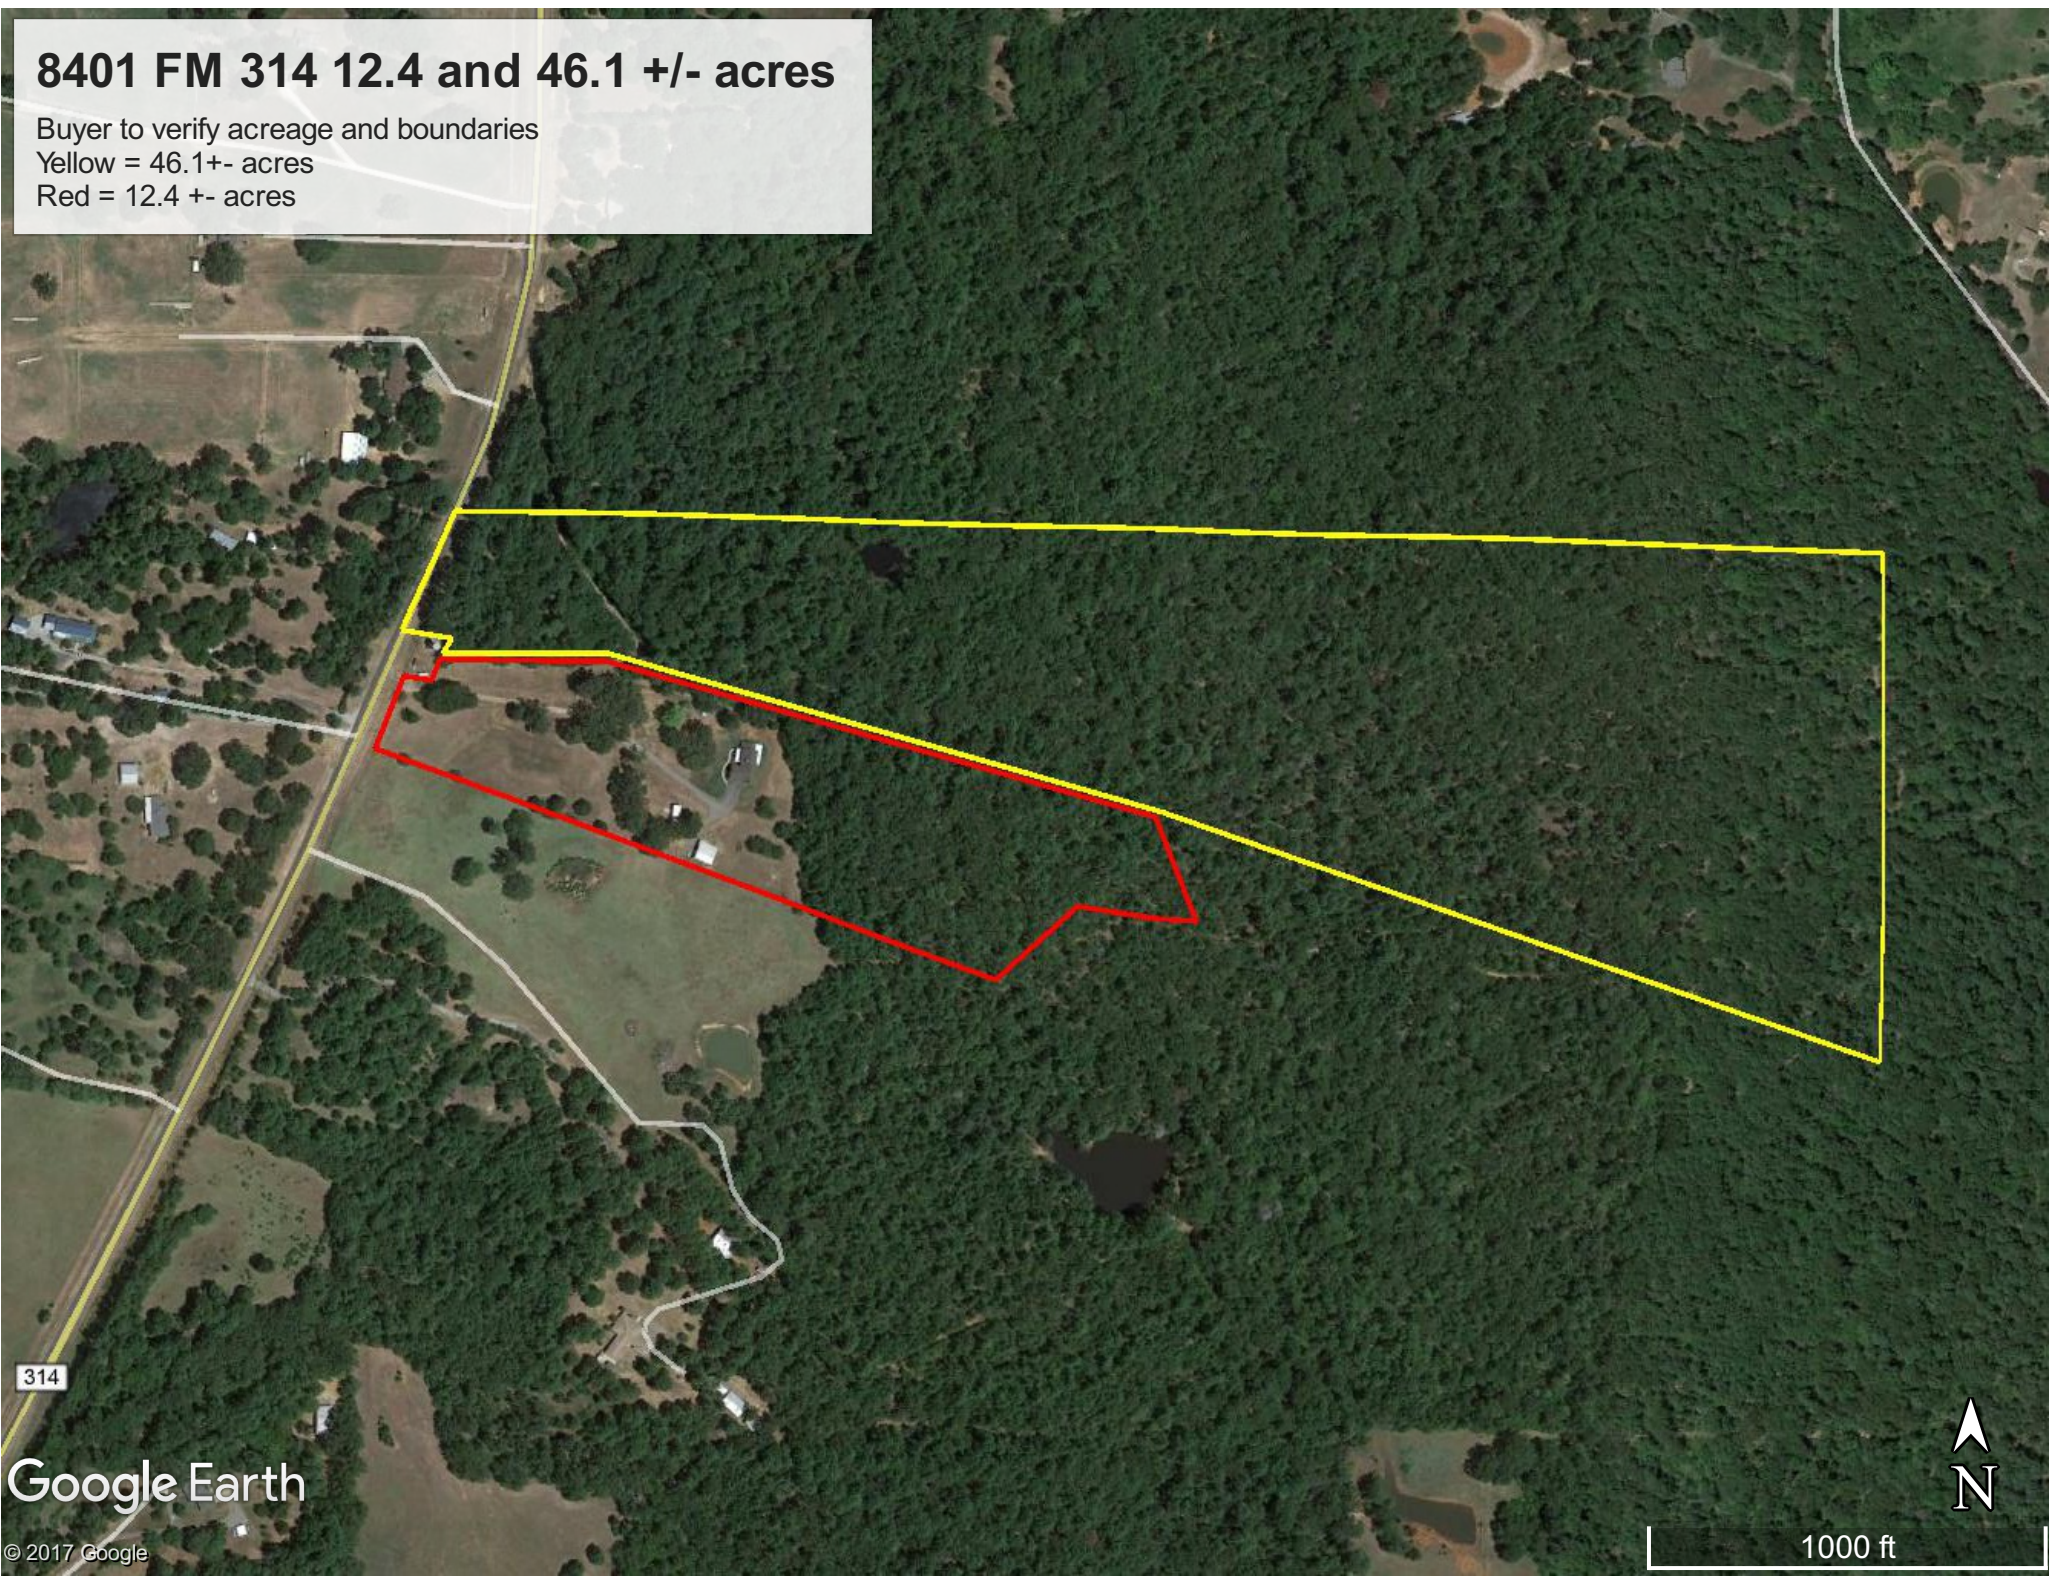

8401 FM 314 12.4 and 46.1 +/- acres

Buyer to verify acreage and boundaries

Yellow = 46.1+- acres

Red = 12.4 +- acres

314

Google Earth

© 2017 Google

1000 ft