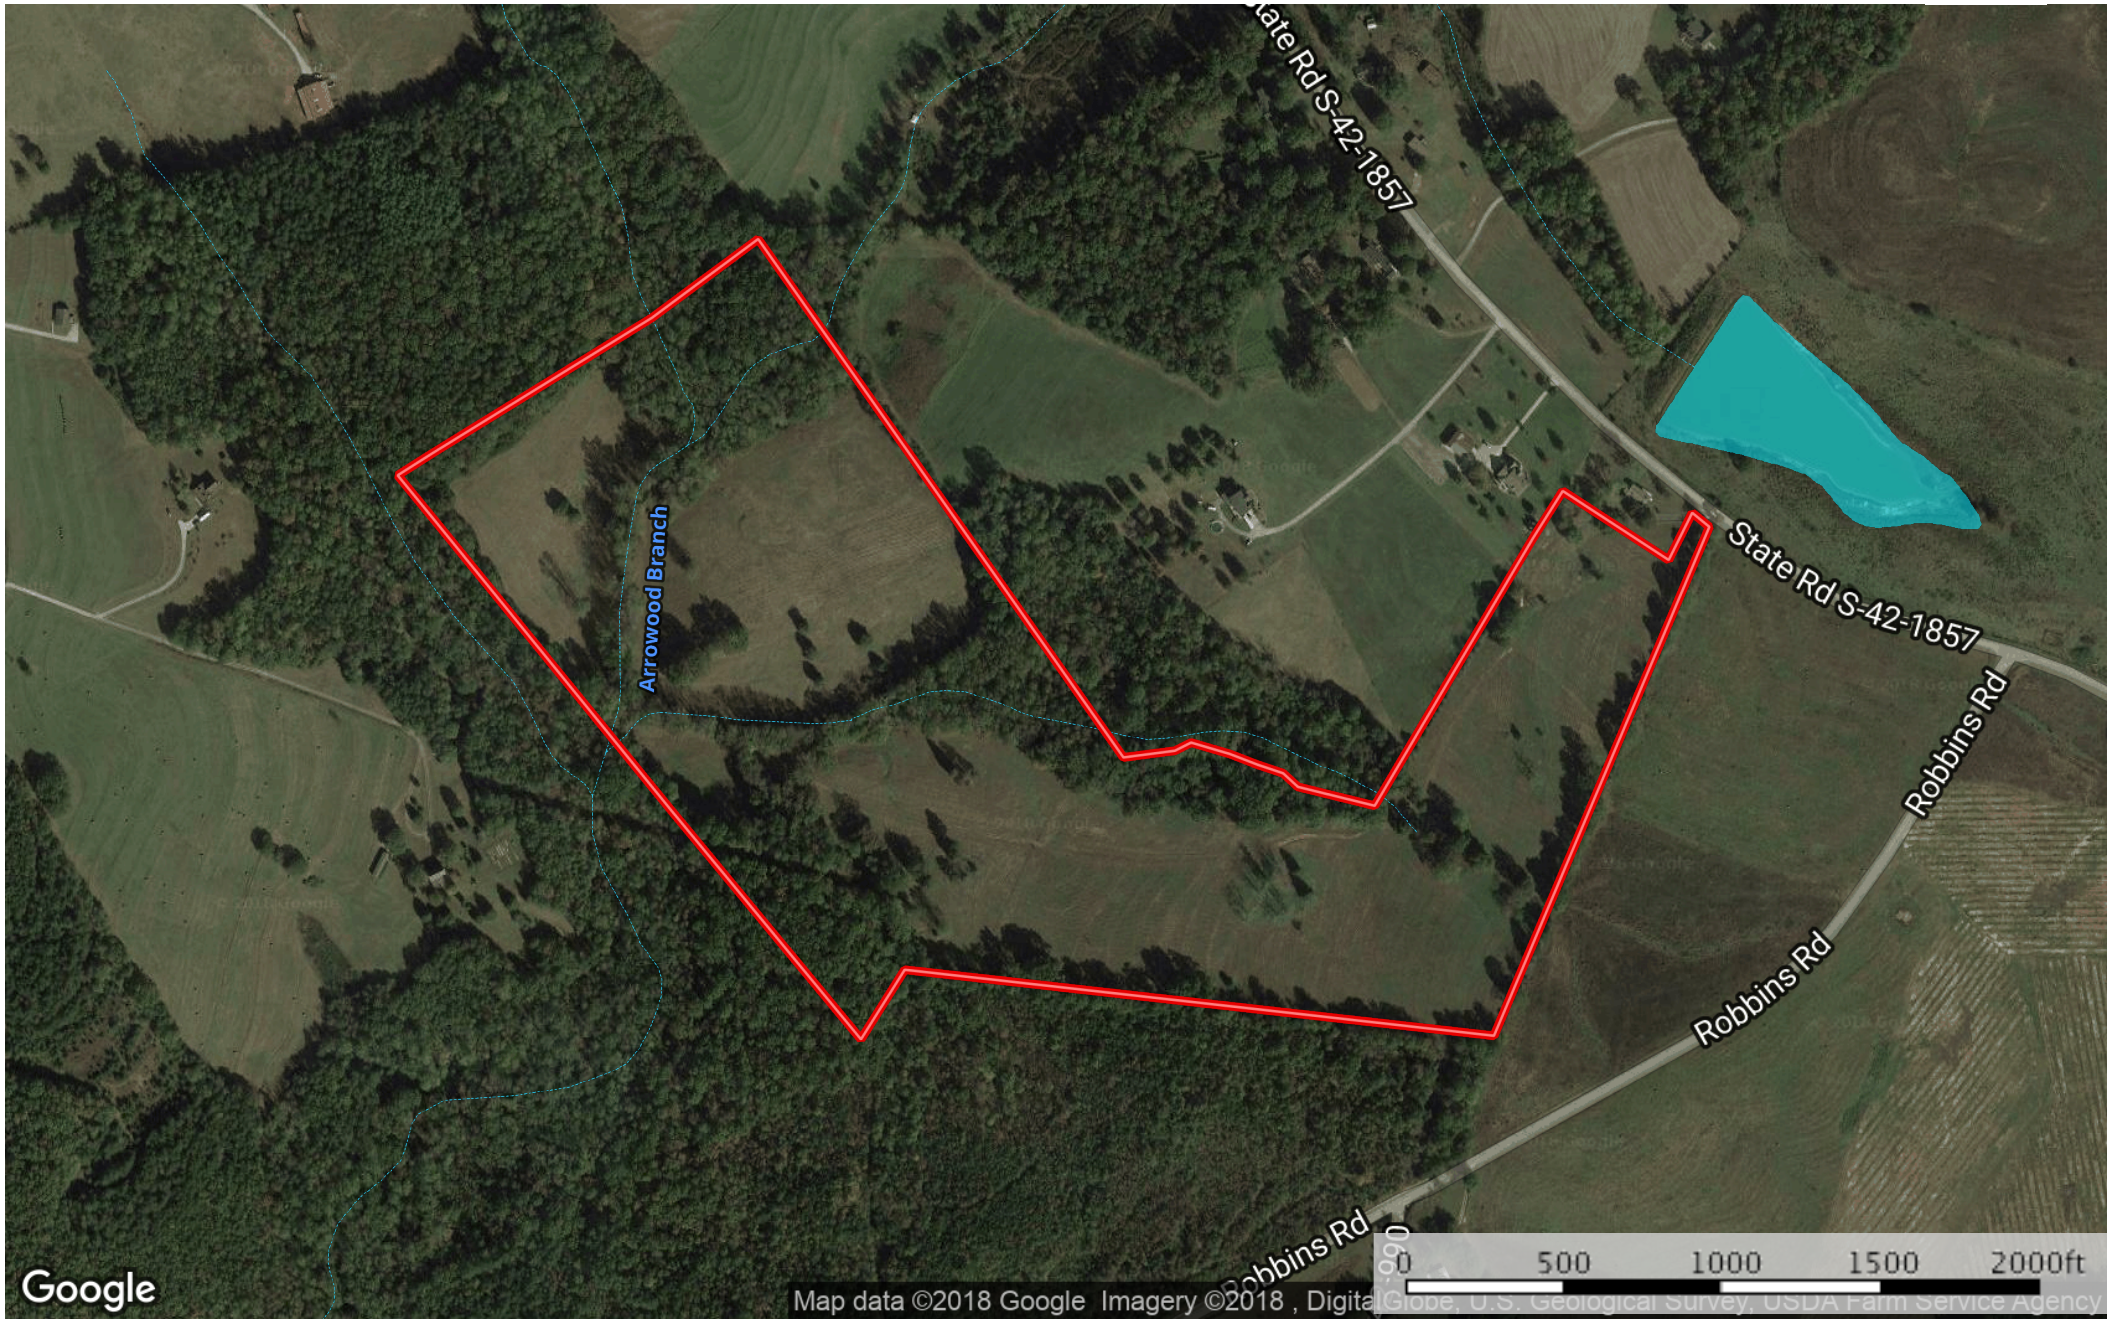

Mason
Spartanburg County, South Carolina, 71 AC +/-

Google

- Boundary
- Stream, Intermittent
- River/Creek
- Water Body