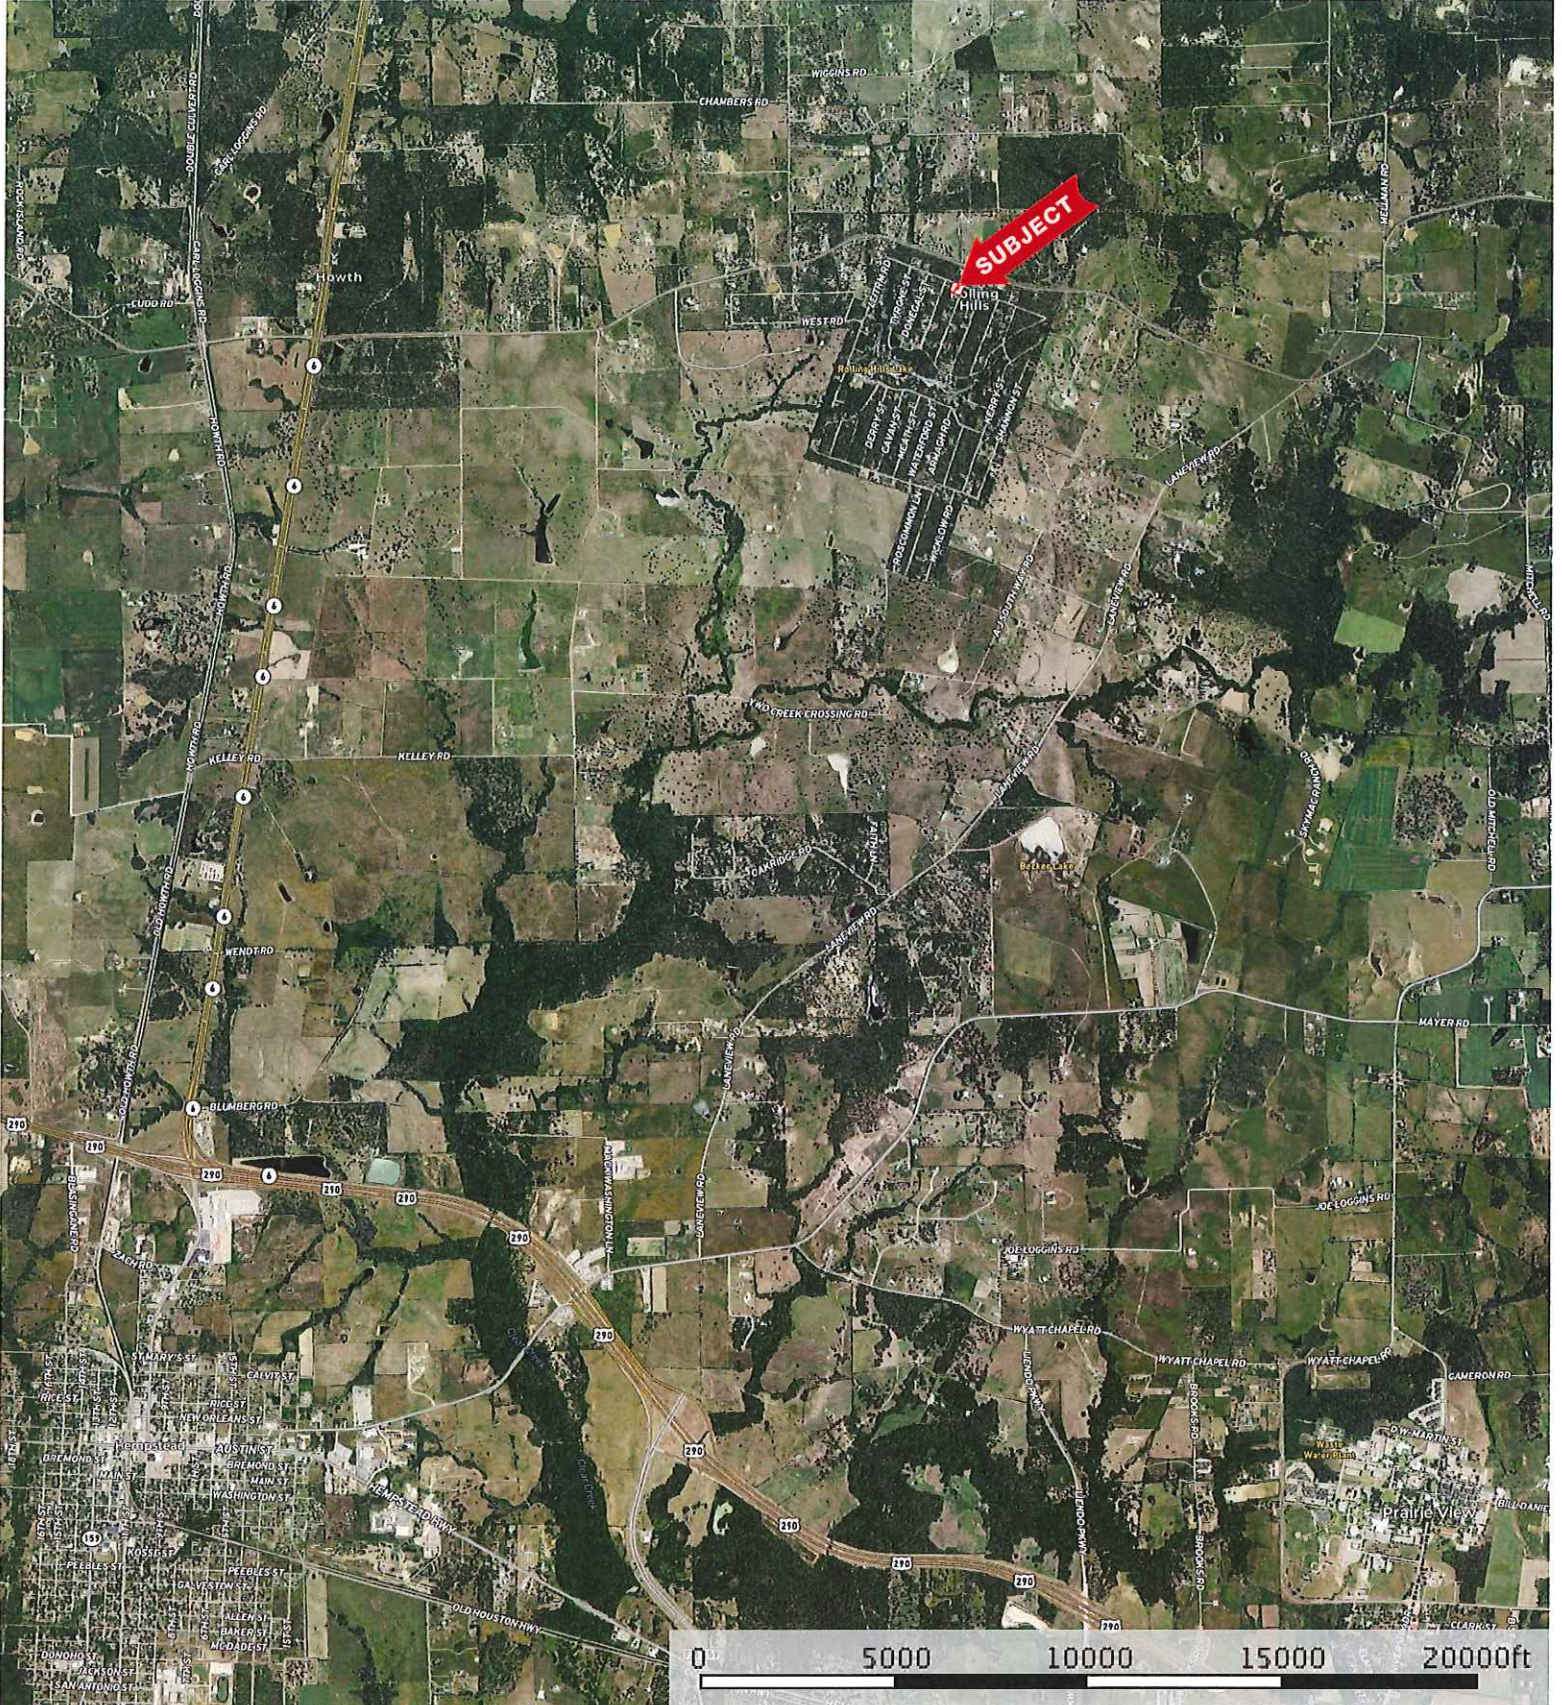

GRIMES

SUBJECT

New Hwy 290

FM 359

High Spirit Ranch Rd.

Waller Spring Creek

Burton Cemetery

Mound Creek Subdivision

Waller County

Brazos County

24456 Dublin St.
Waller County, Texas, AC +/-

 Boundary

24456 Dublin St.
Waller County, Texas, AC +/-

 Boundary

24456 Dublin St.
Waller County, Texas, AC +/-

 Boundary  100 Year Floodplain  500 Year Floodplain