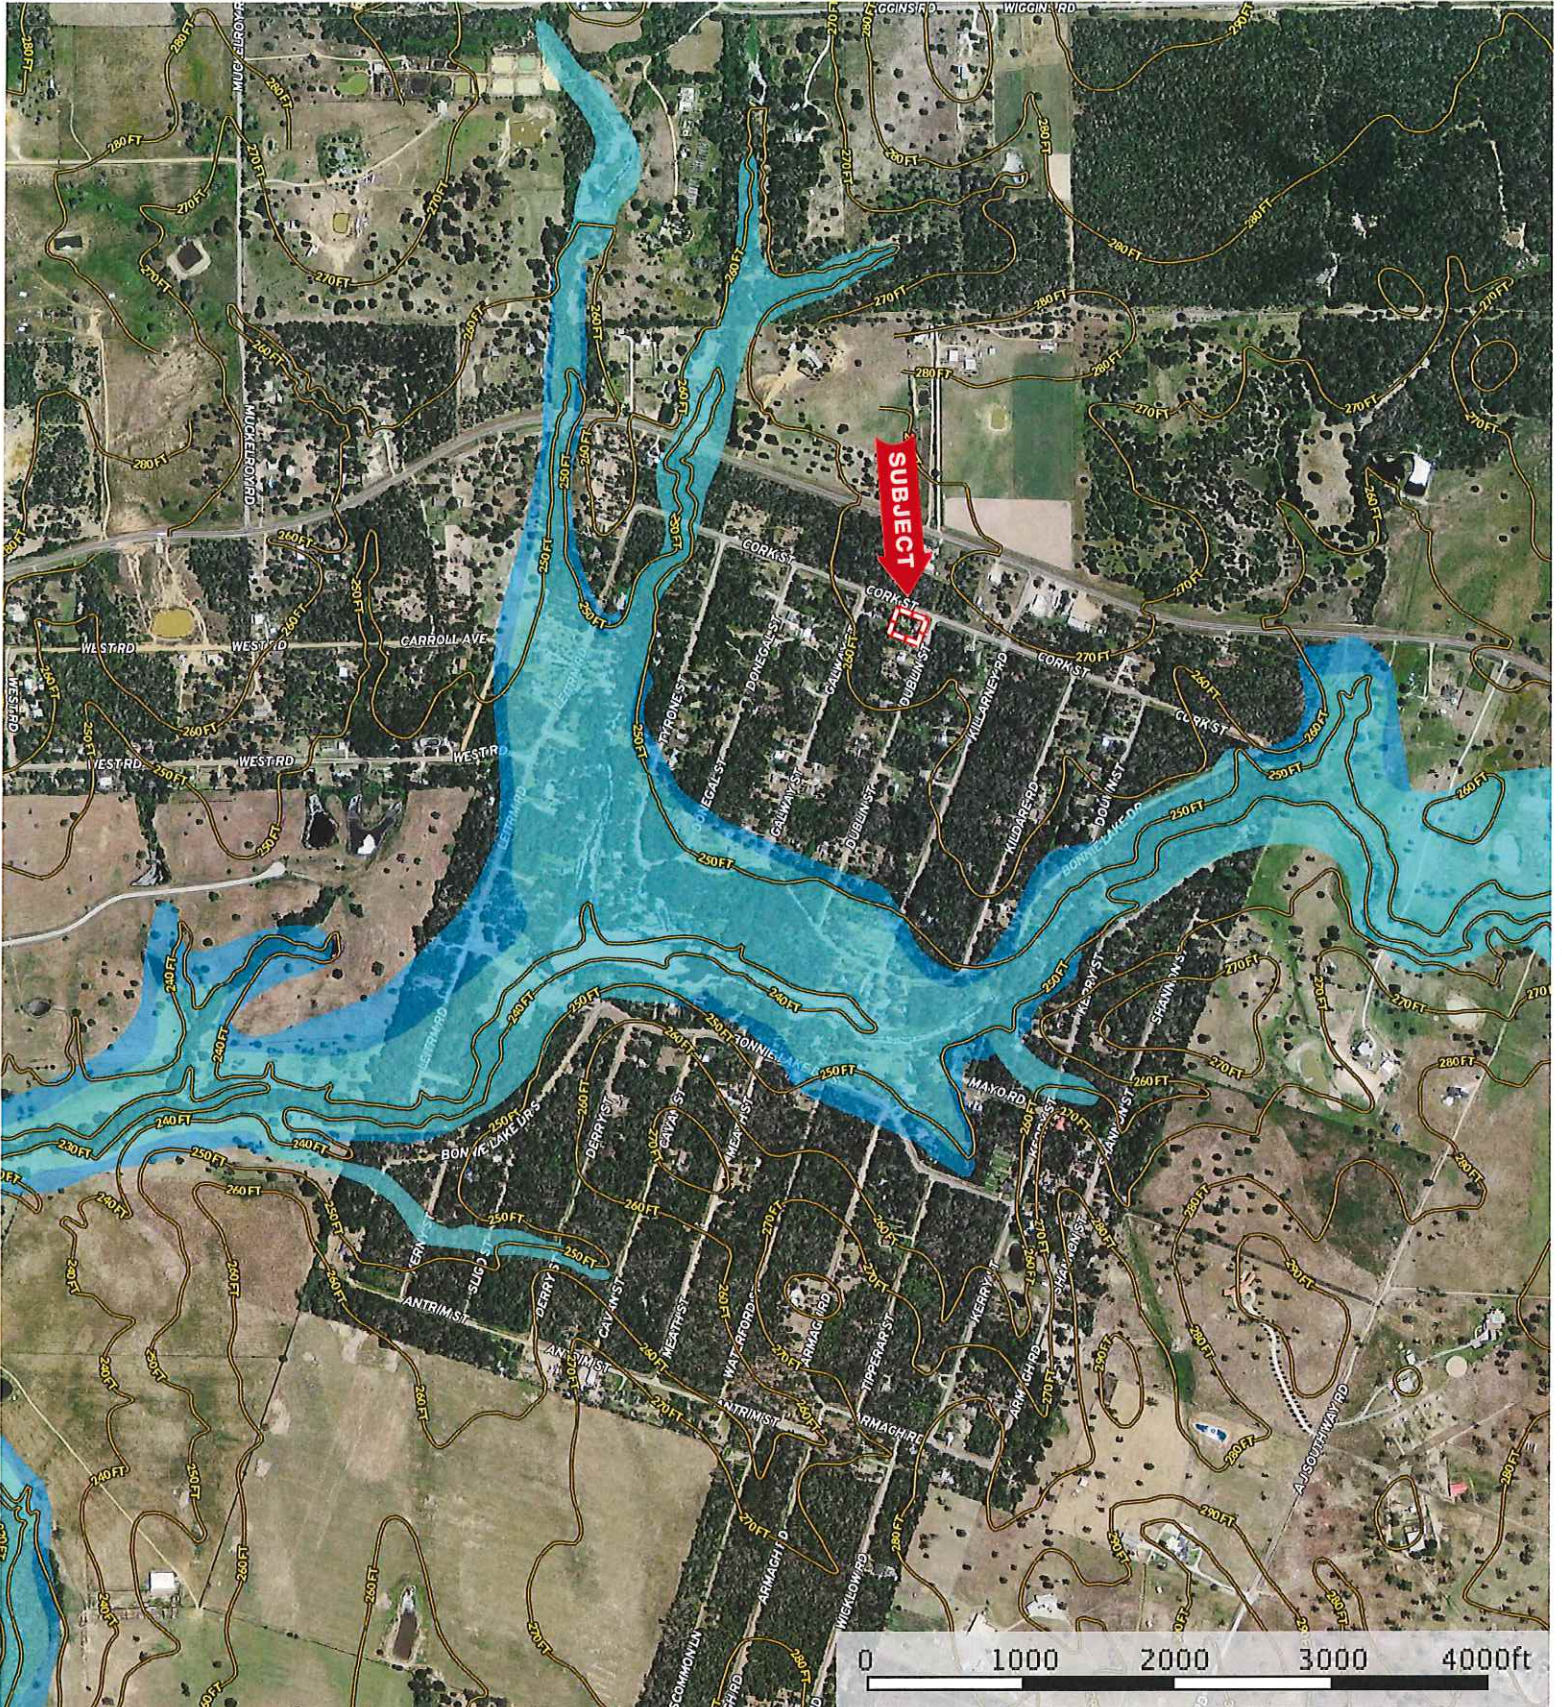

GRIMES

SUBJECT

New Hwy 290

FM 359

High Spirit Ranch Rd.

Waller Spring Creek

Burton Cemetery

Mound Creek Subdivision

Waller County

Brazos County

24456 Dublin St.
Waller County, Texas, AC +/-

 Boundary

24456 Dublin St.
Waller County, Texas, AC +/-

 Boundary

24456 Dublin St.
Waller County, Texas, AC +/-

 Boundary  100 Year Floodplain  500 Year Floodplain