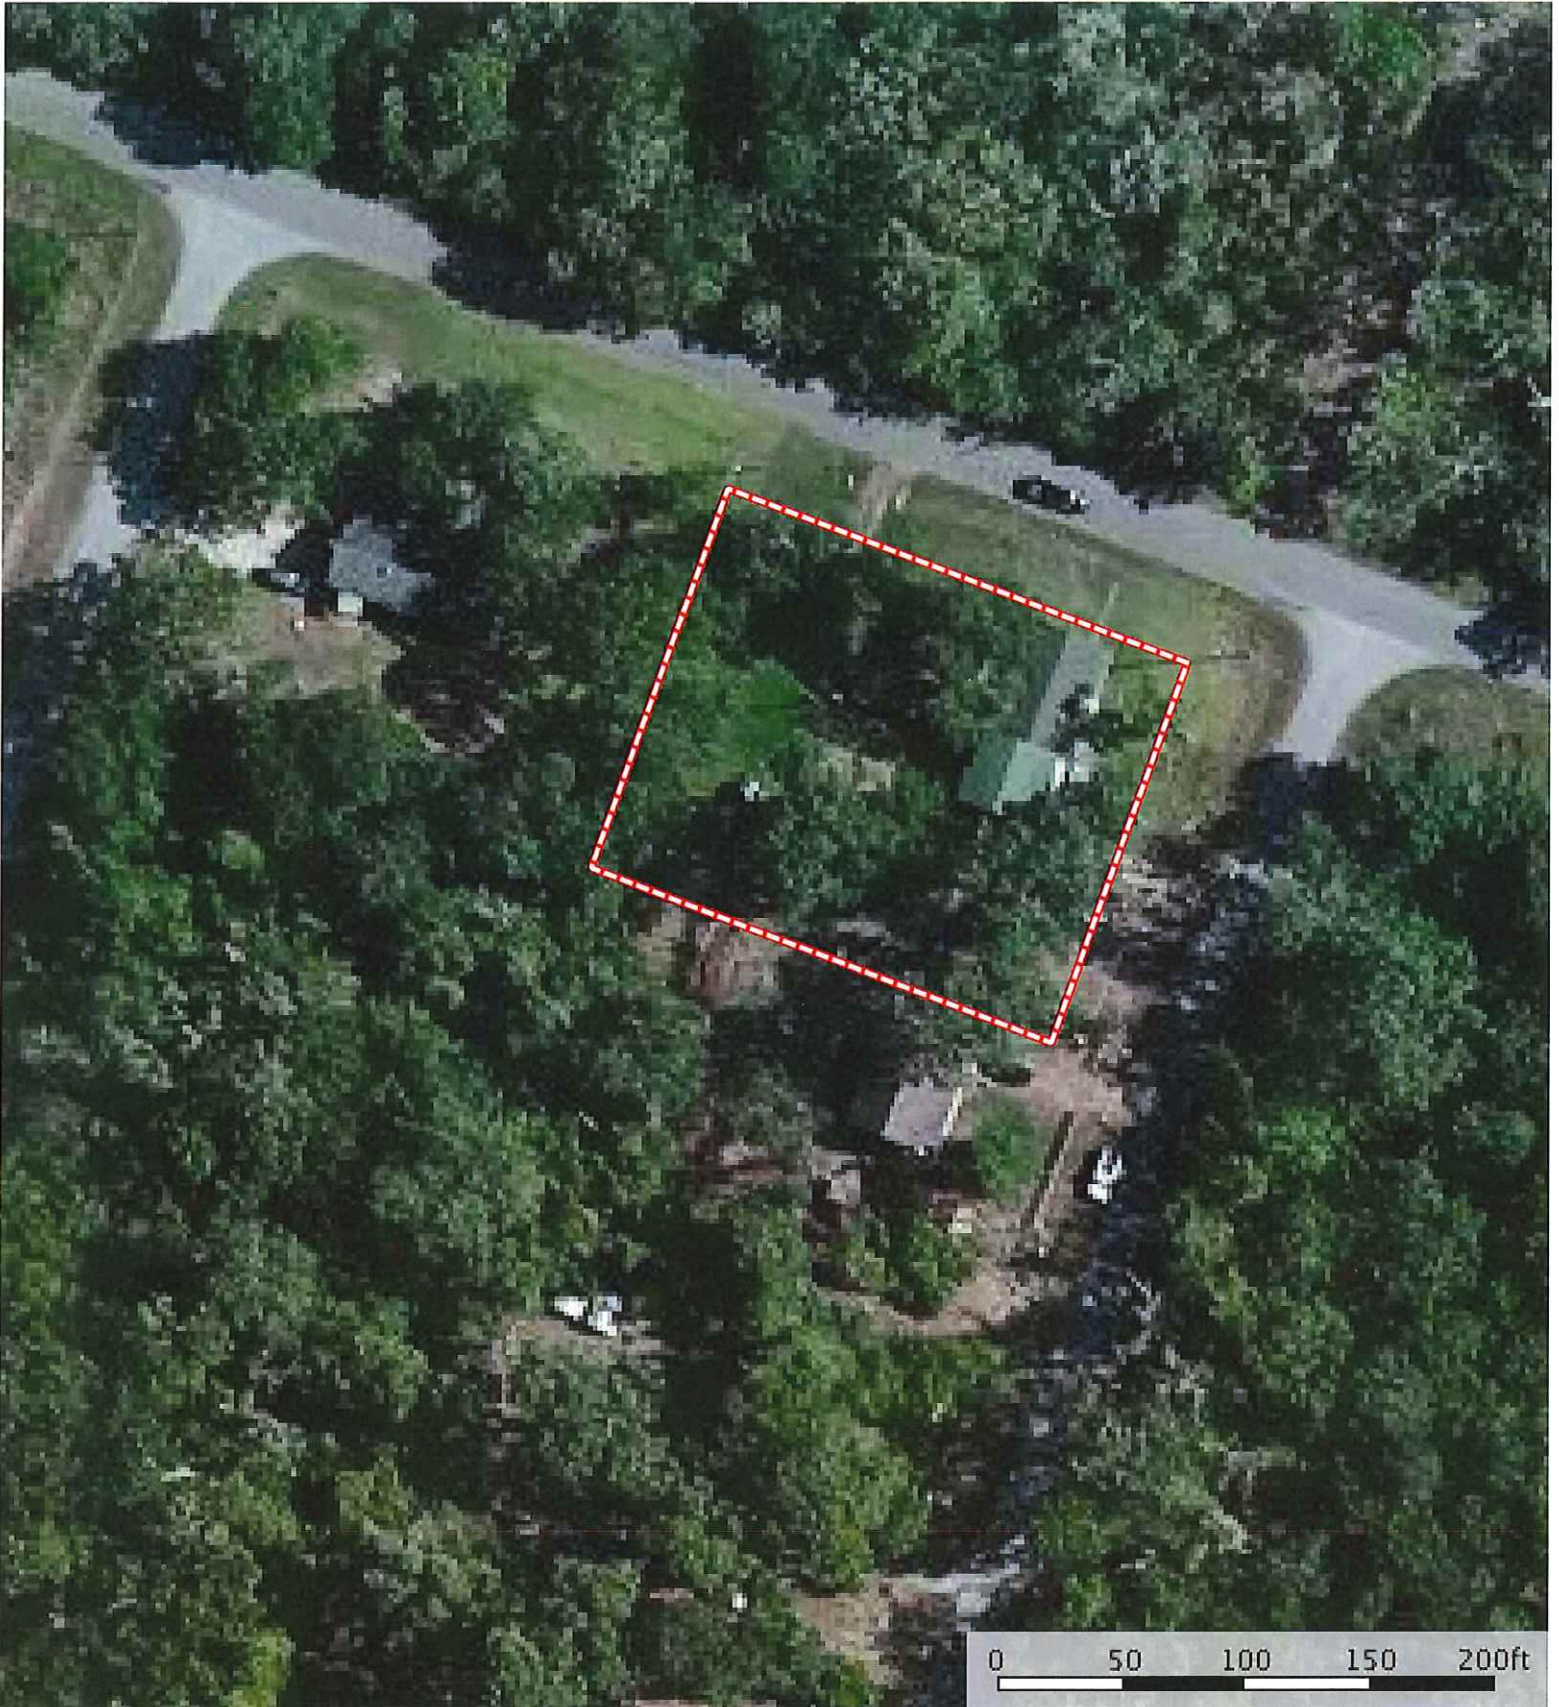

GRIMES

SUBJECT

New Hwy 290

FM 359

High Spirit Ranch Rd.

Waller Spring Creek

Burton Cemetery

Mound Creek Subdivision

Waller County

Brazos County

24456 Dublin St.
Waller County, Texas, AC +/-

 Boundary

24456 Dublin St.
Waller County, Texas, AC +/-

 Boundary

24456 Dublin St.
Waller County, Texas, AC +/-

 Boundary  100 Year Floodplain  500 Year Floodplain