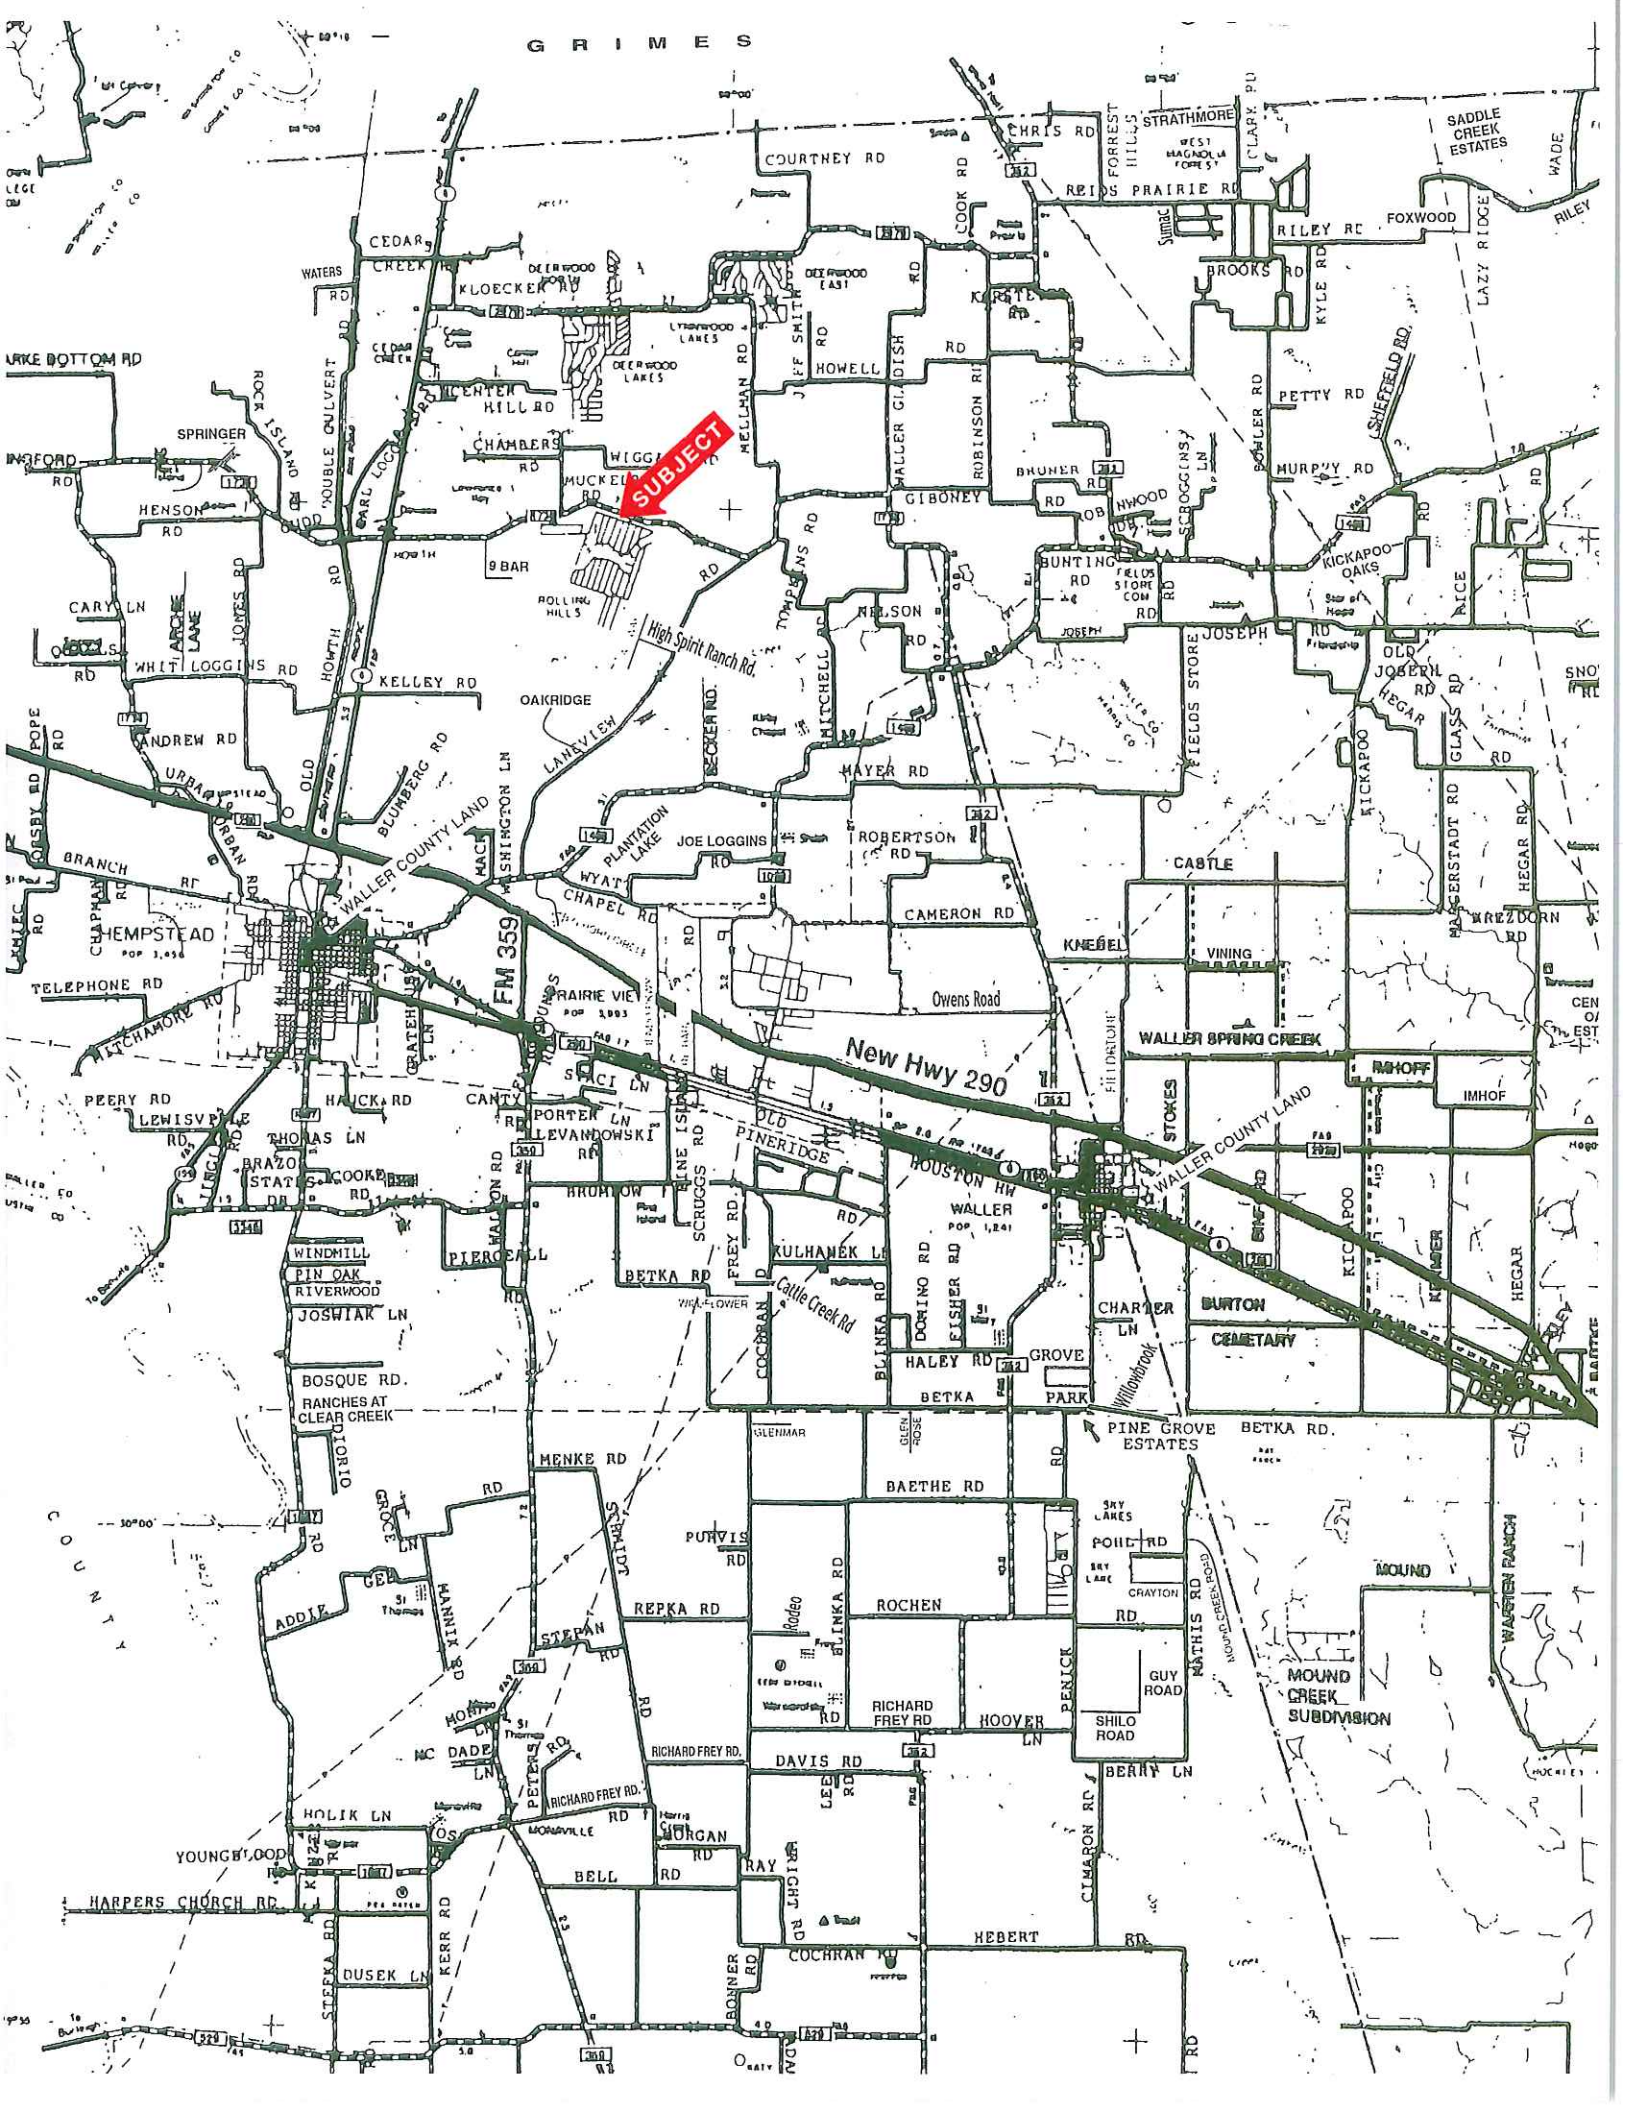

GRIMES

SUBJECT

New Hwy 290

FM 359

High Spirit Ranch Rd.

Waller Spring Creek

Burton Cemetery

Mound Creek Subdivision

Waller County

Brazos County

24456 Dublin St.
Waller County, Texas, AC +/-

 Boundary

24456 Dublin St.
Waller County, Texas, AC +/-

 Boundary

24456 Dublin St.
Waller County, Texas, AC +/-

 Boundary  100 Year Floodplain  500 Year Floodplain