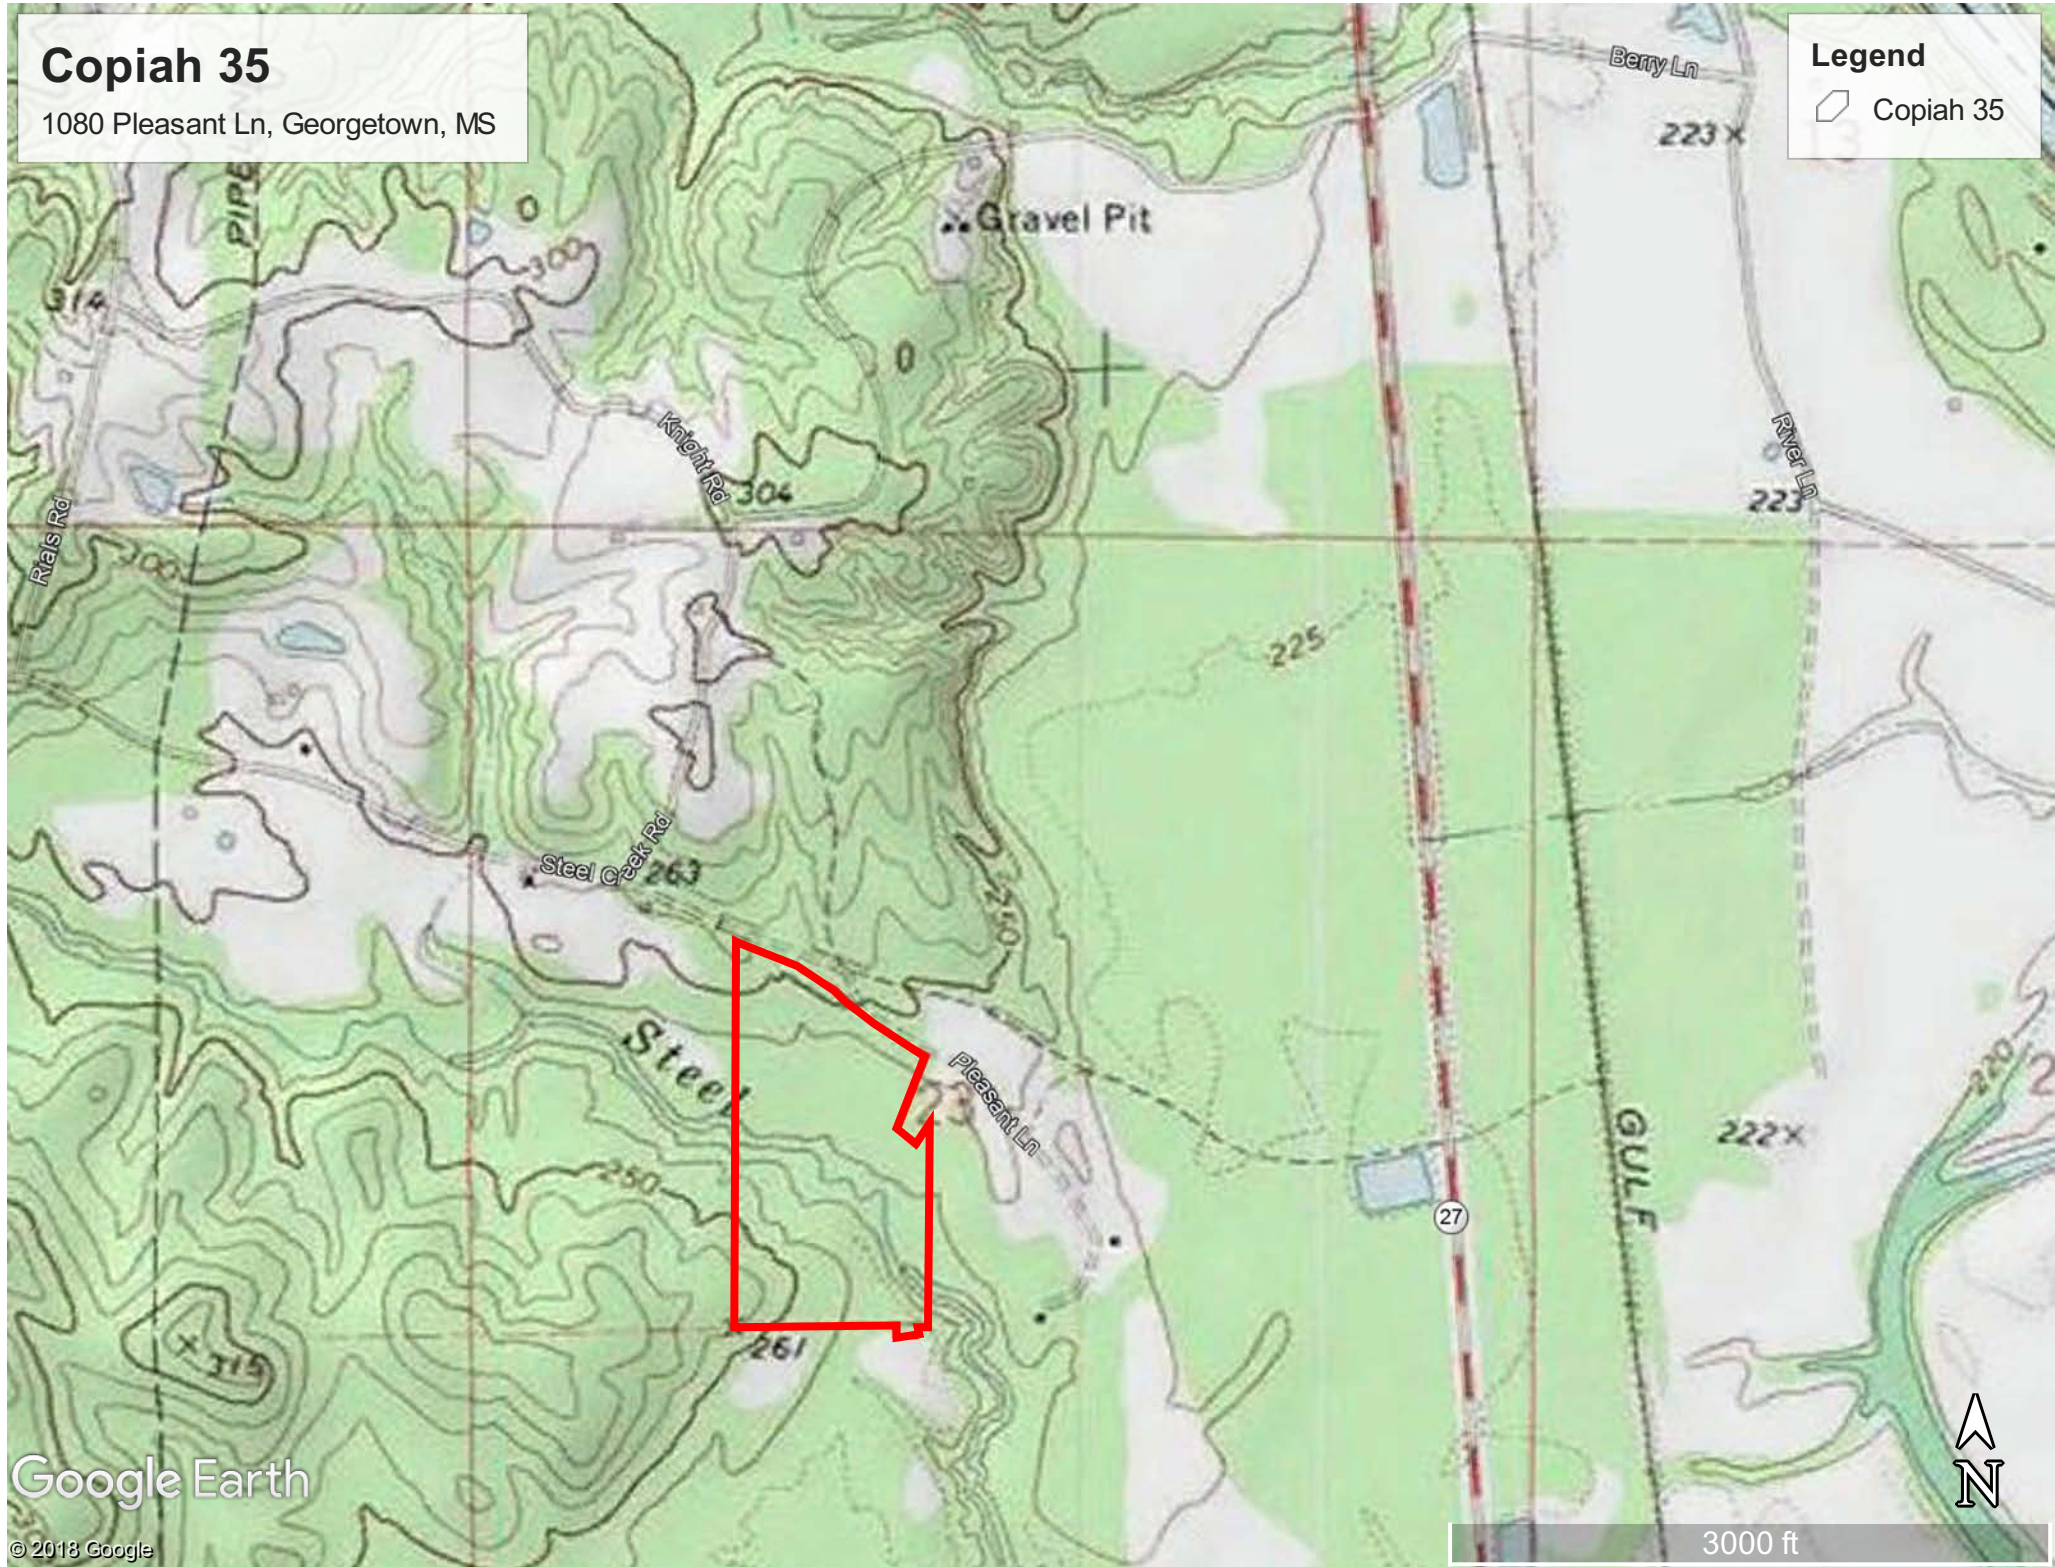

Copiah 35.66

S23, T10N, R10E, Copiah County, MS

Legend

 Copiah 35.66

Google Earth

© 2018 Google

1000 ft

Copiah 35

1080 Pleasant Ln, Georgetown, MS

Legend

 Copiah 35

Google Earth

© 2013 Google

3000 ft