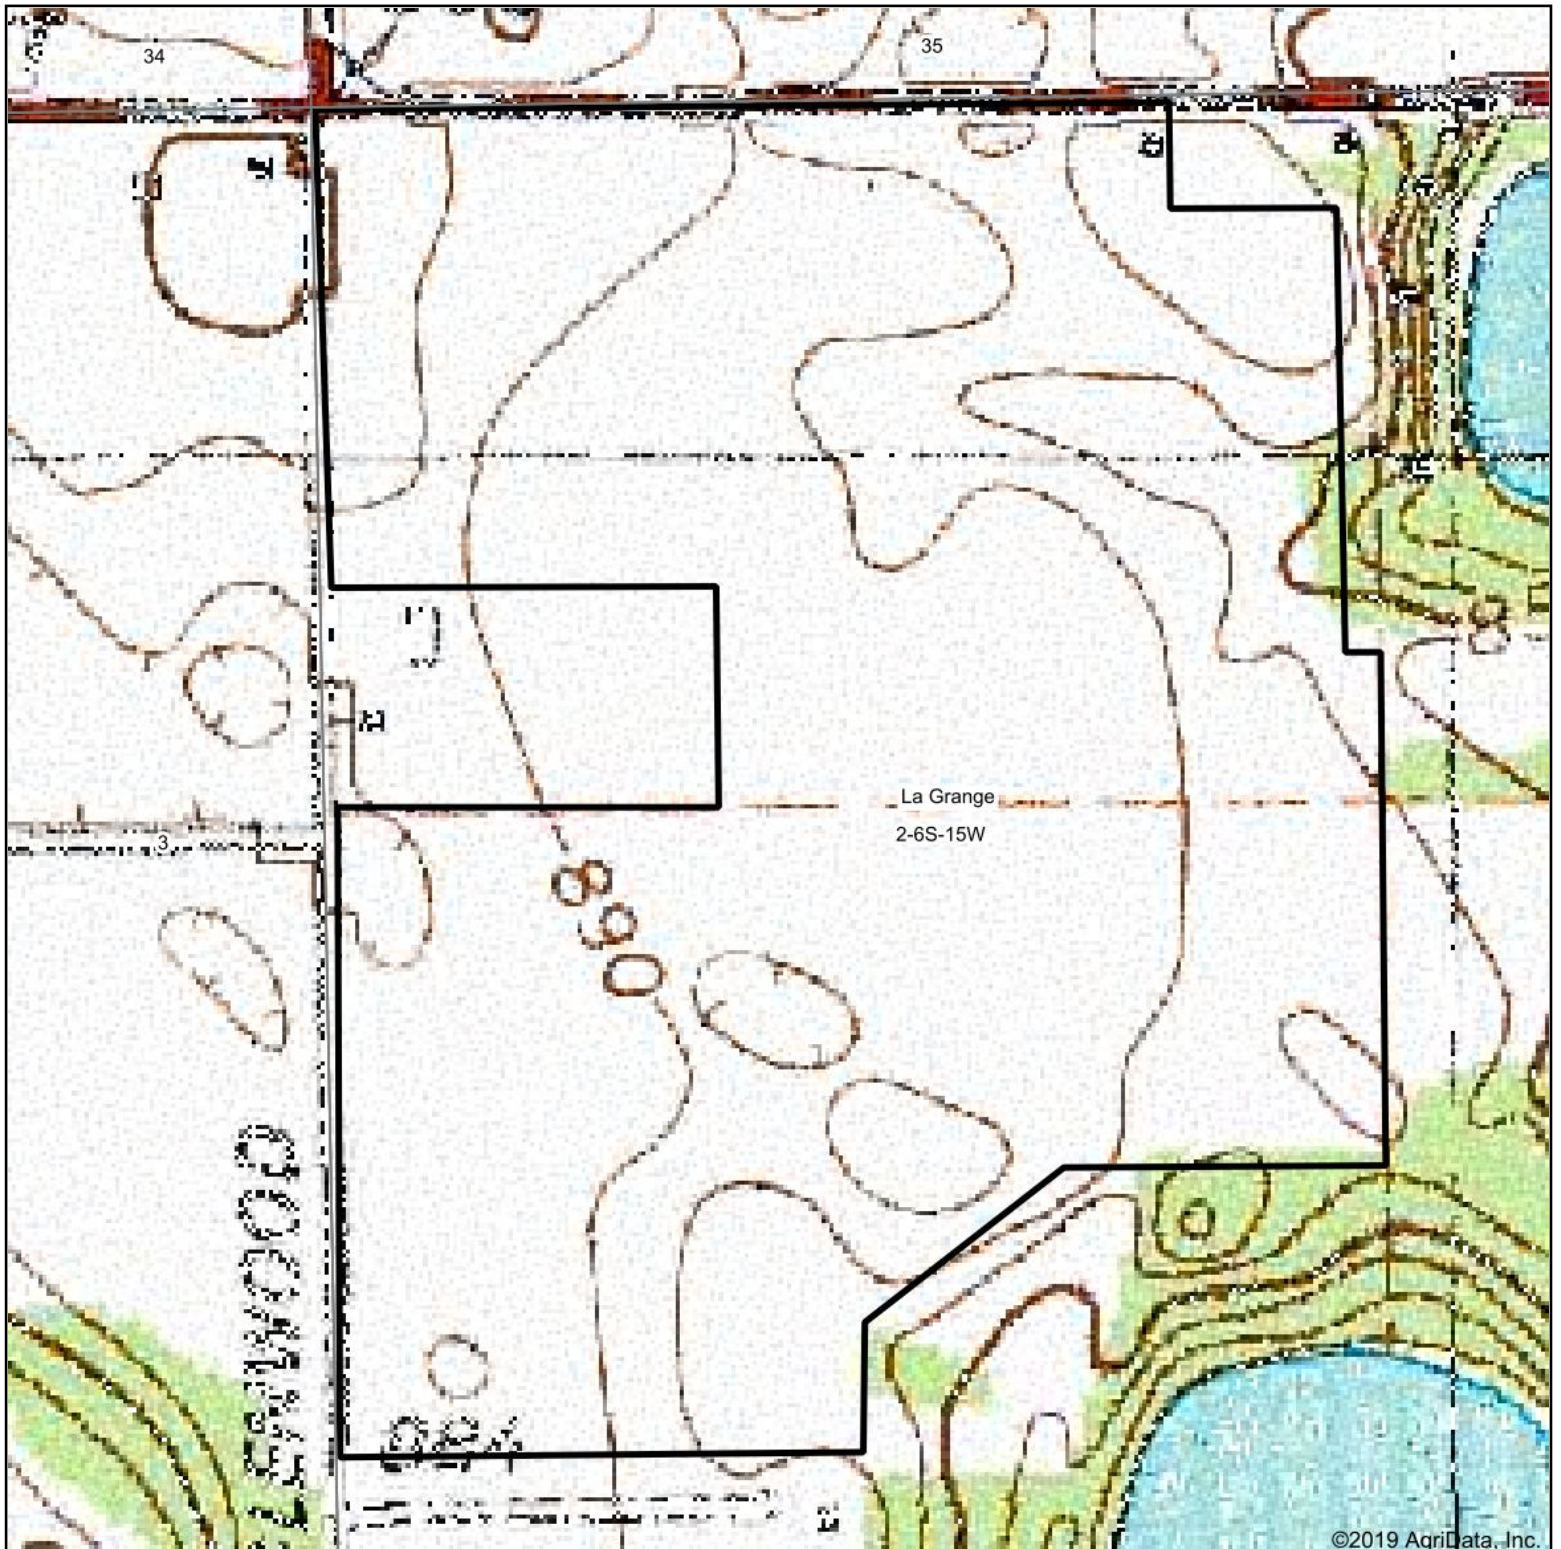

Topography Map

map center: 41° 58' 48.71, -86° 1' 36.9

Maps Provided By:

© AgriData, Inc. 2019

www.AgriDataInc.com

2-6S-15W
Cass County
Michigan

3/12/2019