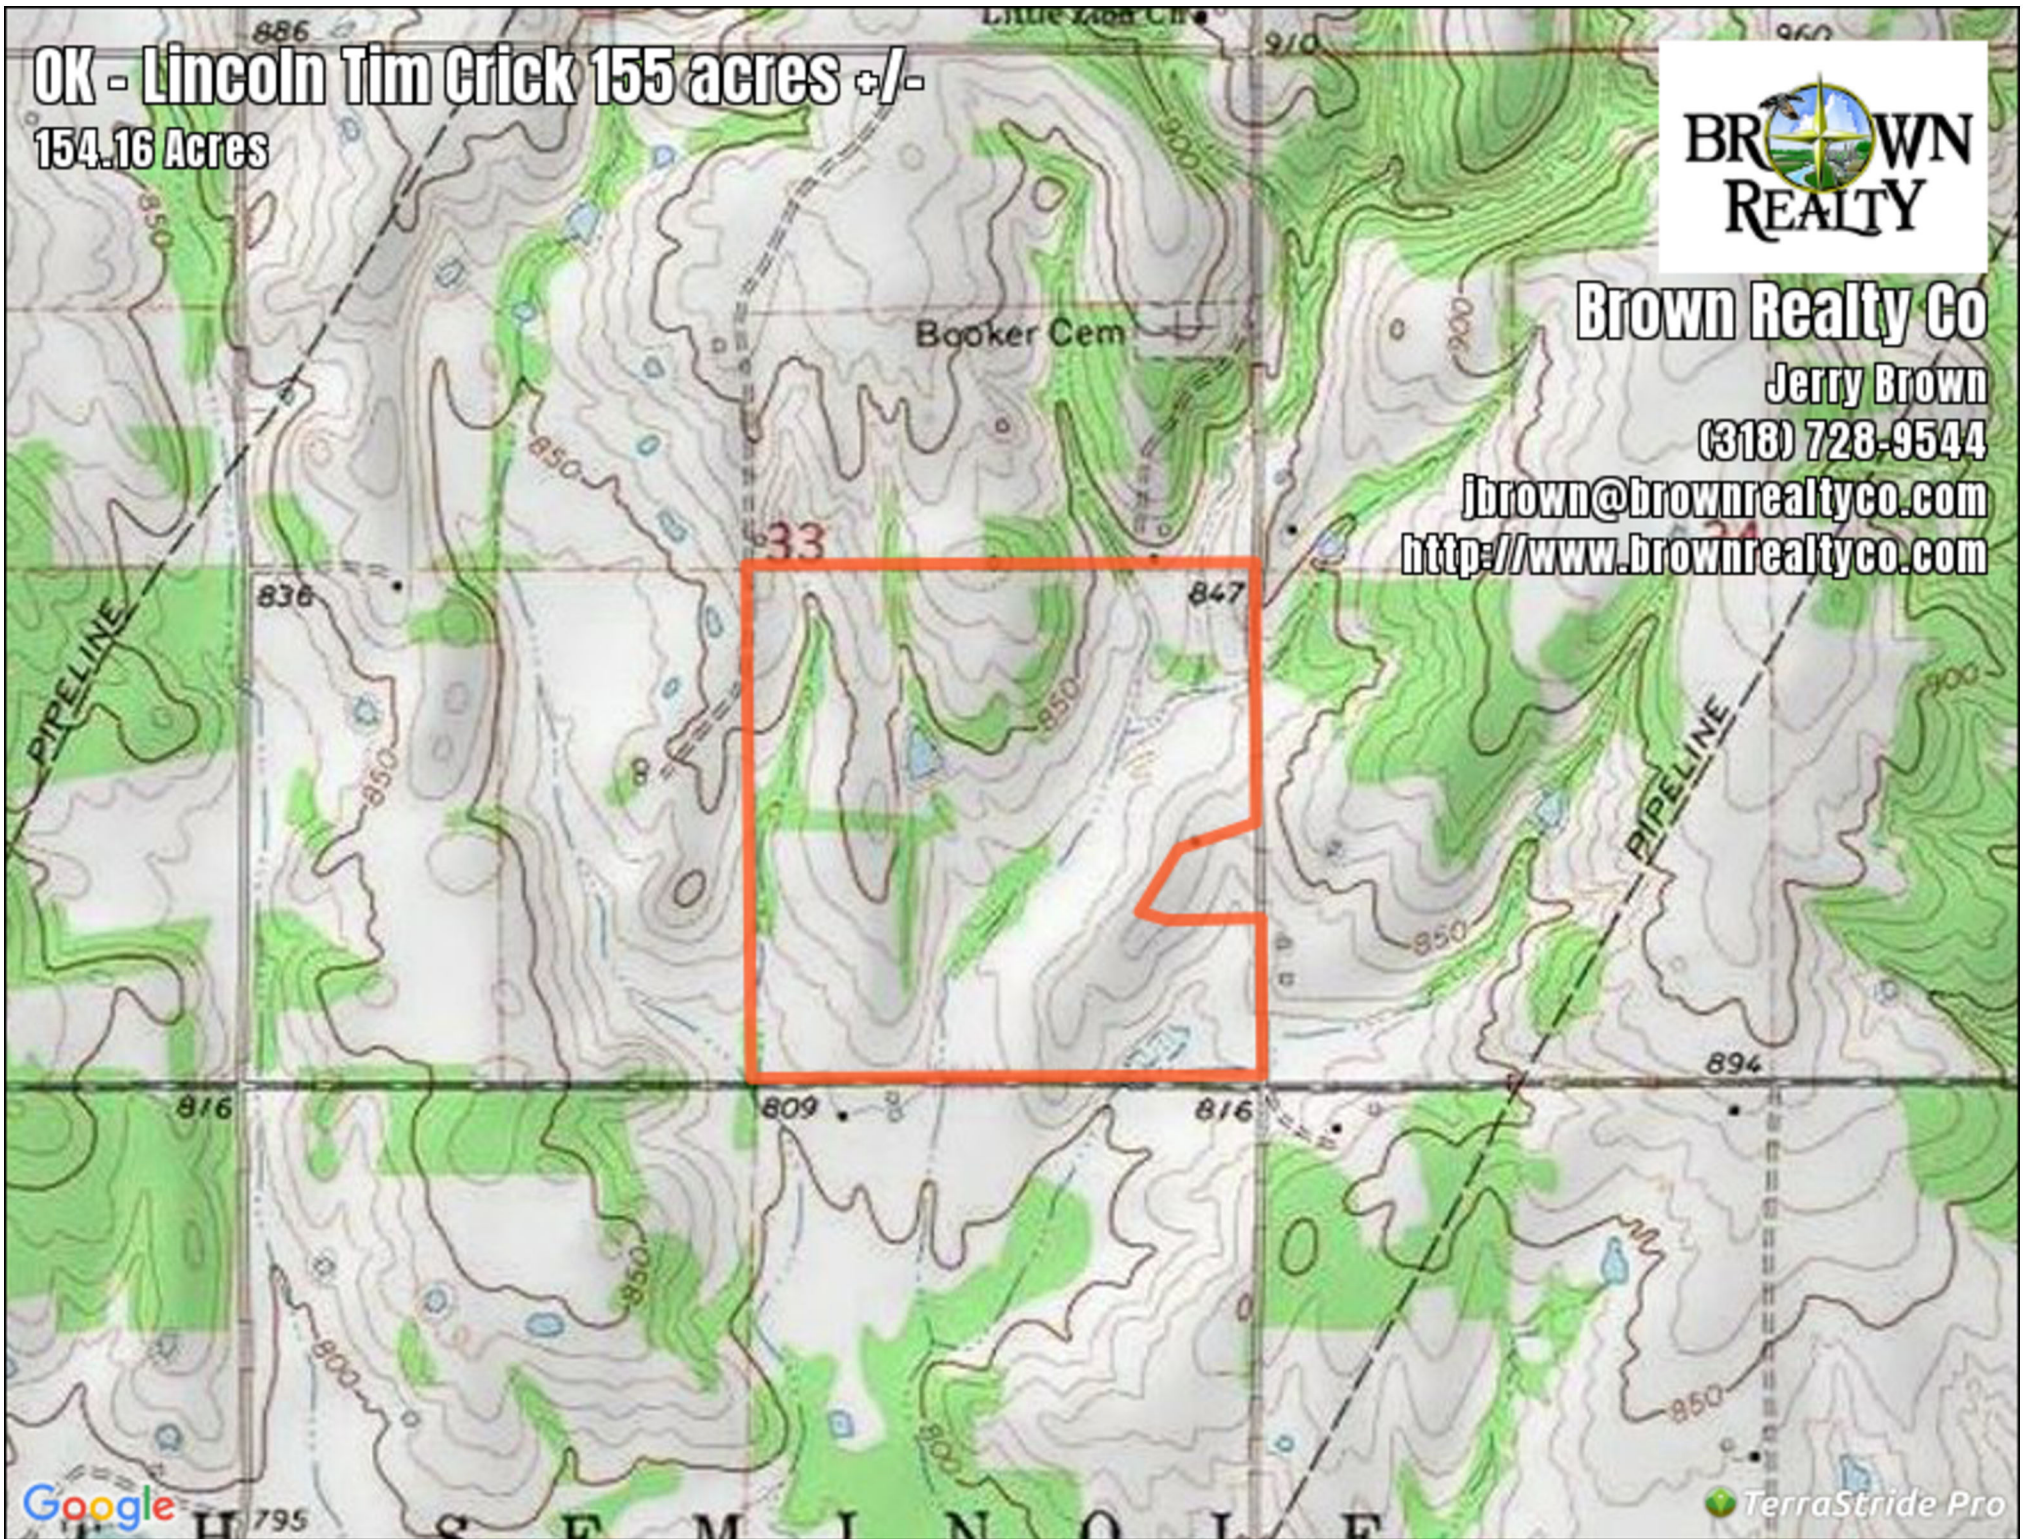

OK - Lincoln Tim Crick 155 acres +/-
154.16 Acres

Brown Realty Co

Jerry Brown

(318) 728-9544

jbrown@brownrealtyco.com

http://www.brownrealtyco.com

OK - Lincoln Tim Crick 155 acres +/-

Legend

Generated on: March 21, 2019