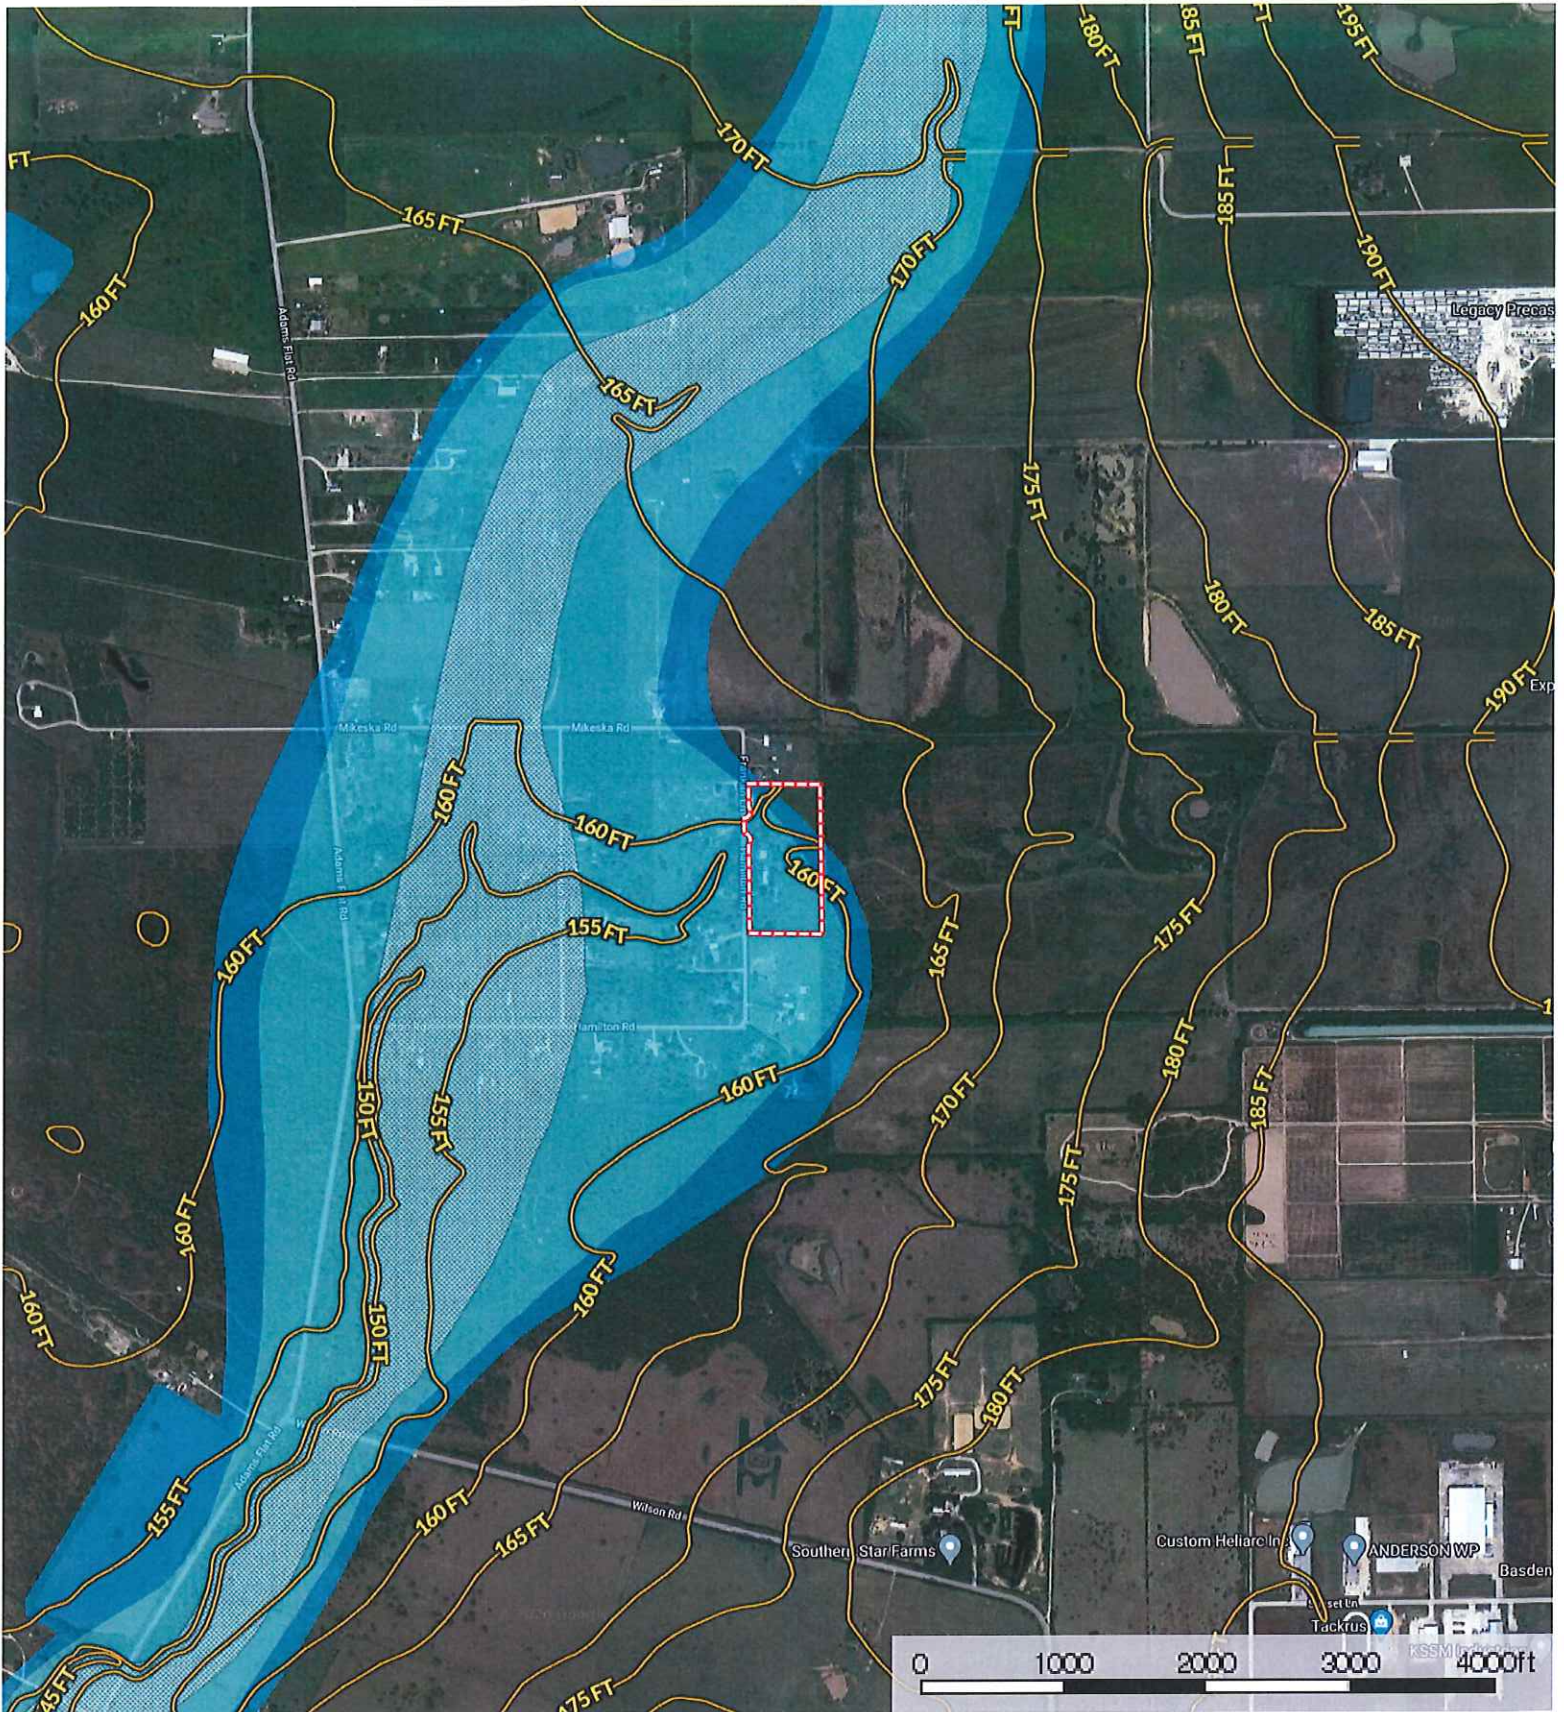

**SUBJECT**

8191 S. Hamilton Rd.  
Waller County, Texas, AC +/-

 Boundary

8191 S. Hamilton Rd.  
Waller County, Texas, AC +/-

 Boundary

8191 S. Hamilton Rd.  
Waller County, Texas, AC +/-

- Boundary
- 100 Year Floodplain
- 500 Year Floodplain
- Floodway
- Special
- Unmapped/ Not Included