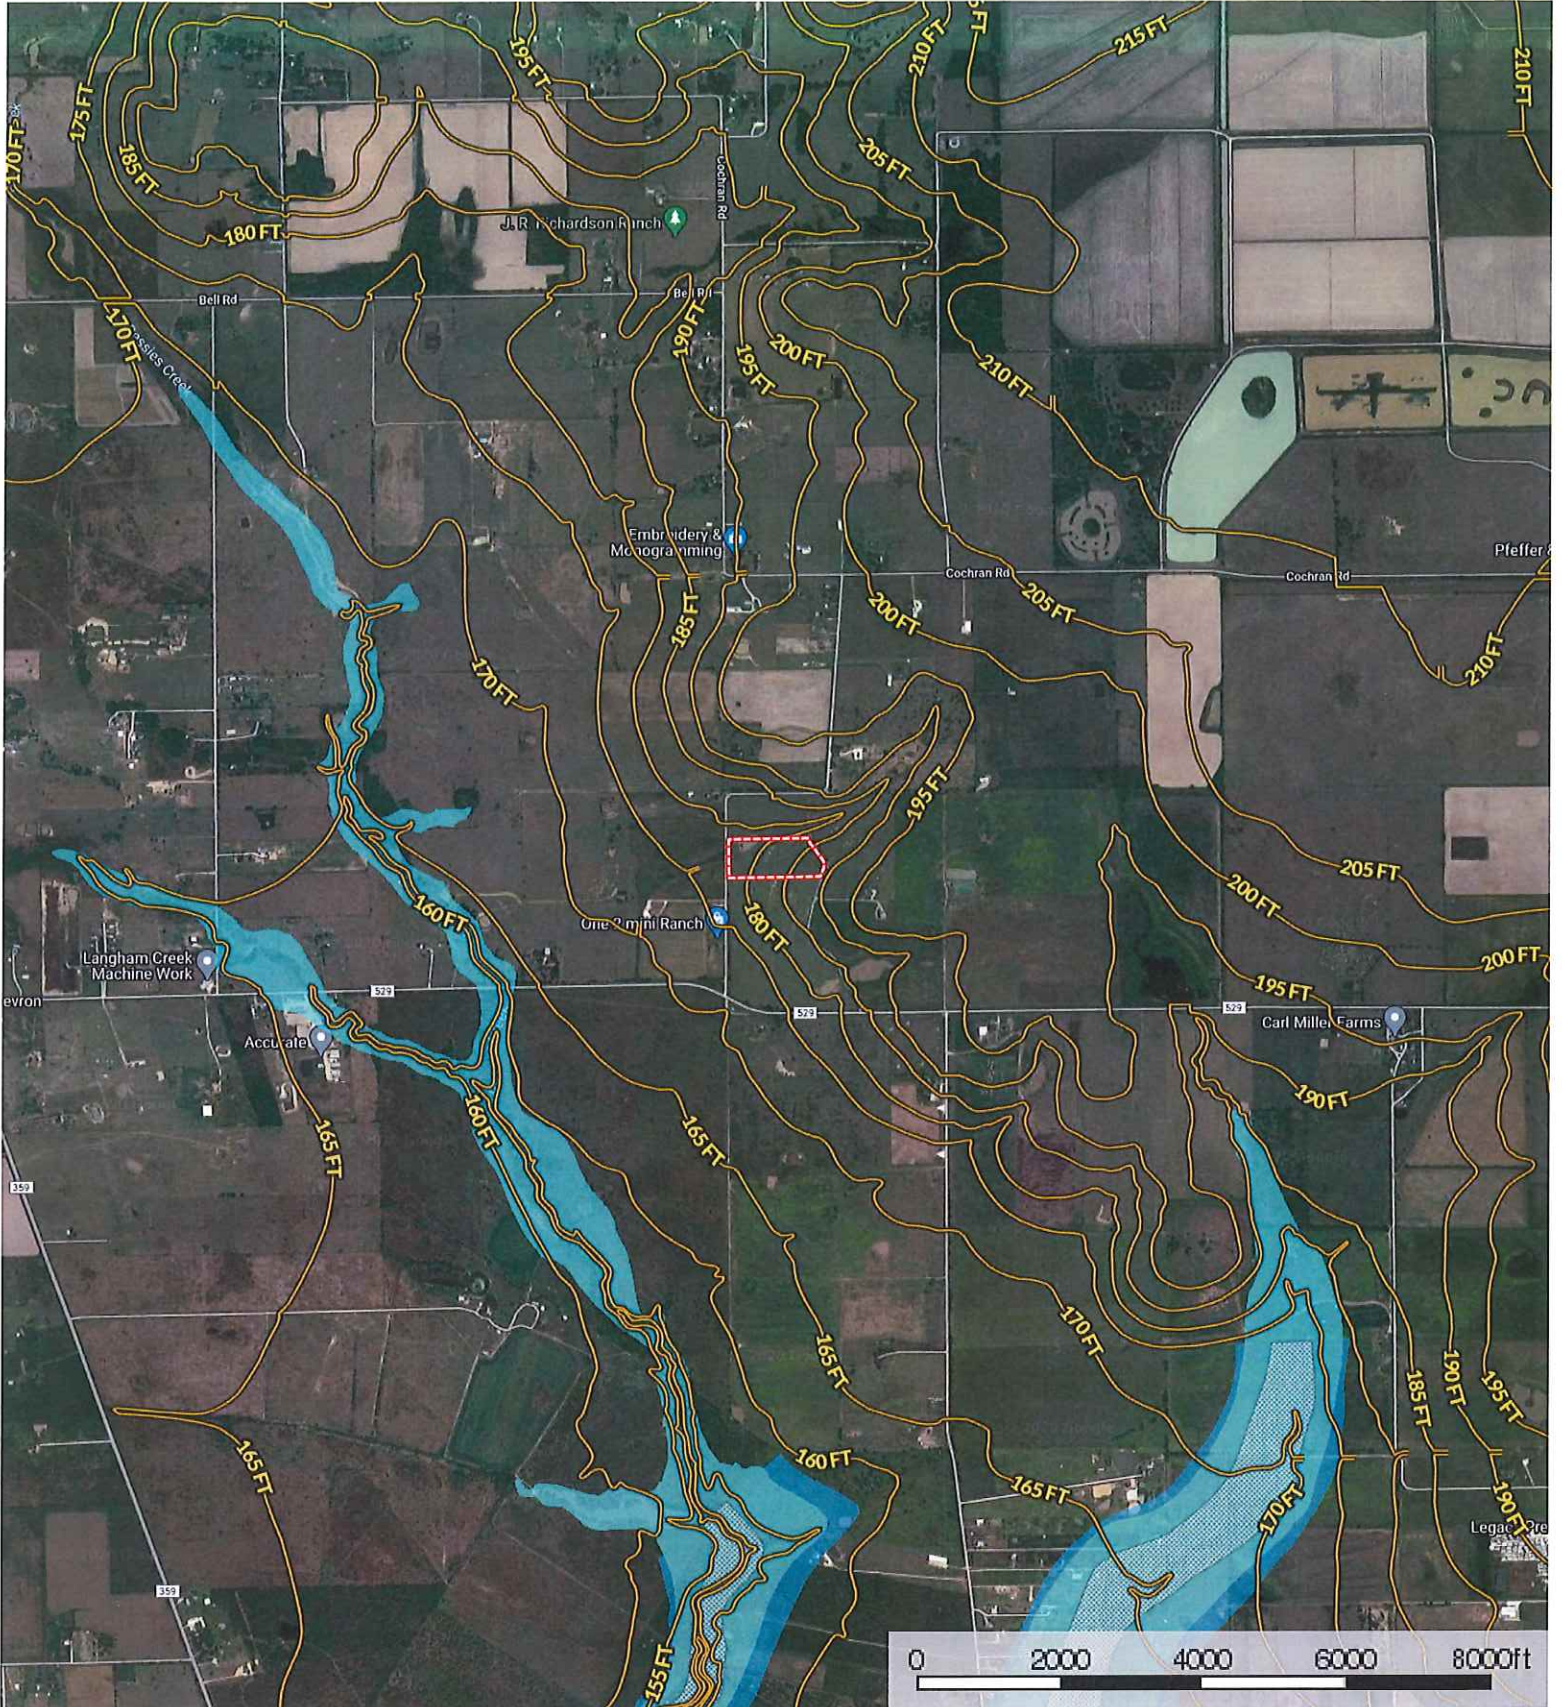

**Bonner Dr.**  
Waller County, Texas, AC +/-

 Boundary

Bonner Dr.  
Waller County, Texas, AC +/-

 Boundary

**Bonner Dr.**  
 Waller County, Texas, AC +/-

-  Boundary
-  100 Year Floodplain
-  500 Year Floodplain
-  Floodway
-  Special
-  Unmapped/ Not Included