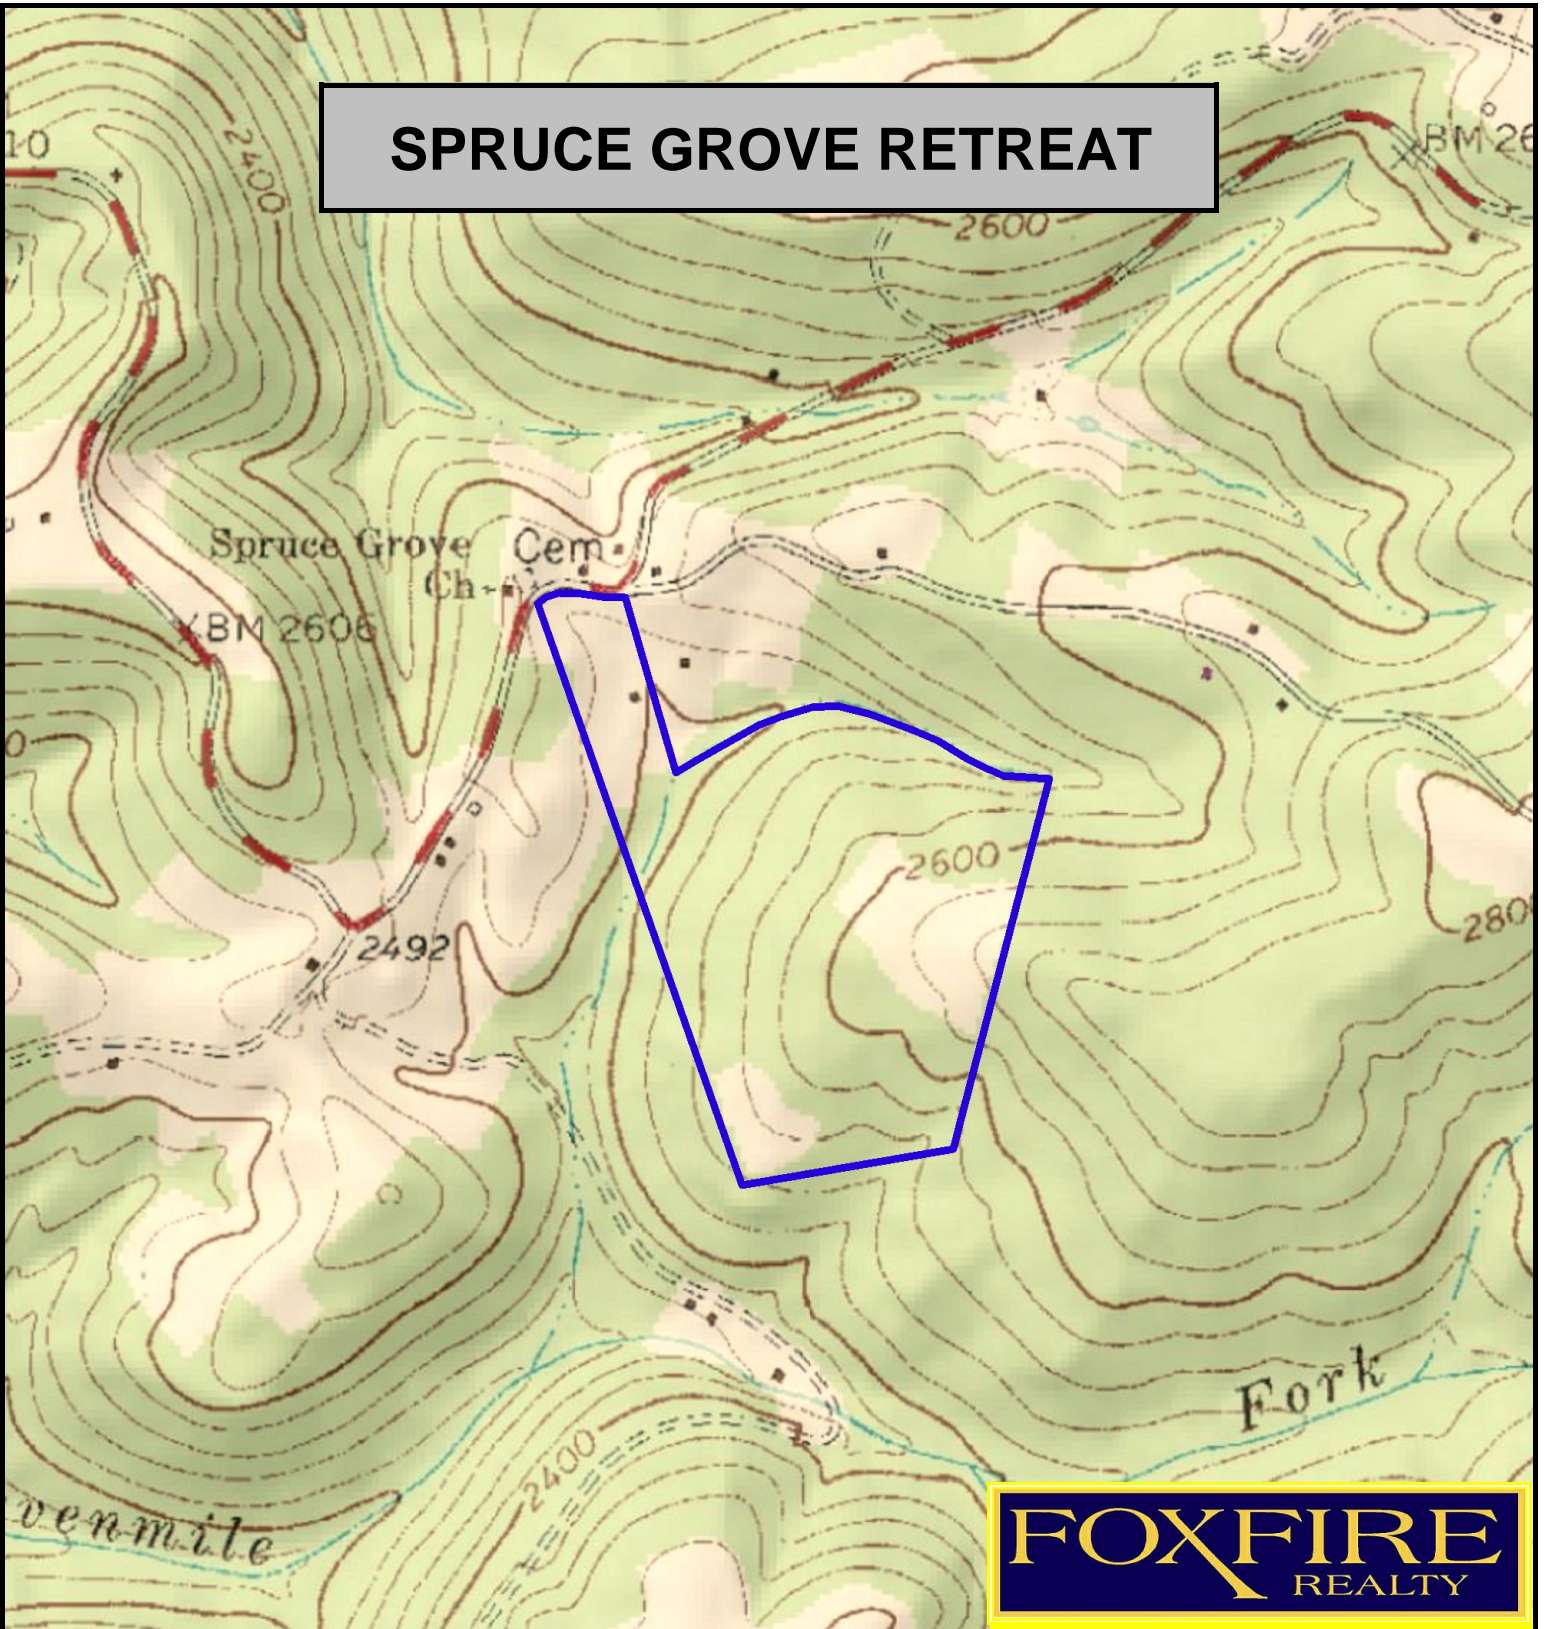

SPRUCE GROVE RETREAT

FOXFIRE
REALTY

SPRUCE GROVE RETREAT, Nicholas County, WV (topographic map)
Elevation Range: 2395' - 2683' +/- Google Coordinates:
LAT 38.152613 (N), LON -80.784793 (W)
This map is for general location purposes only. Consult a licensed land
surveyor for actual boundary location and acreage.

RICHARD GRIST, Broker - Auctioneer - Forester
304.646.8837 Richard@Foxfirenation.com
WWW.FOXFIRENATION.COM

FOR TOPO MAP

SCALE 1:9600

1 INCH = 800 FT.