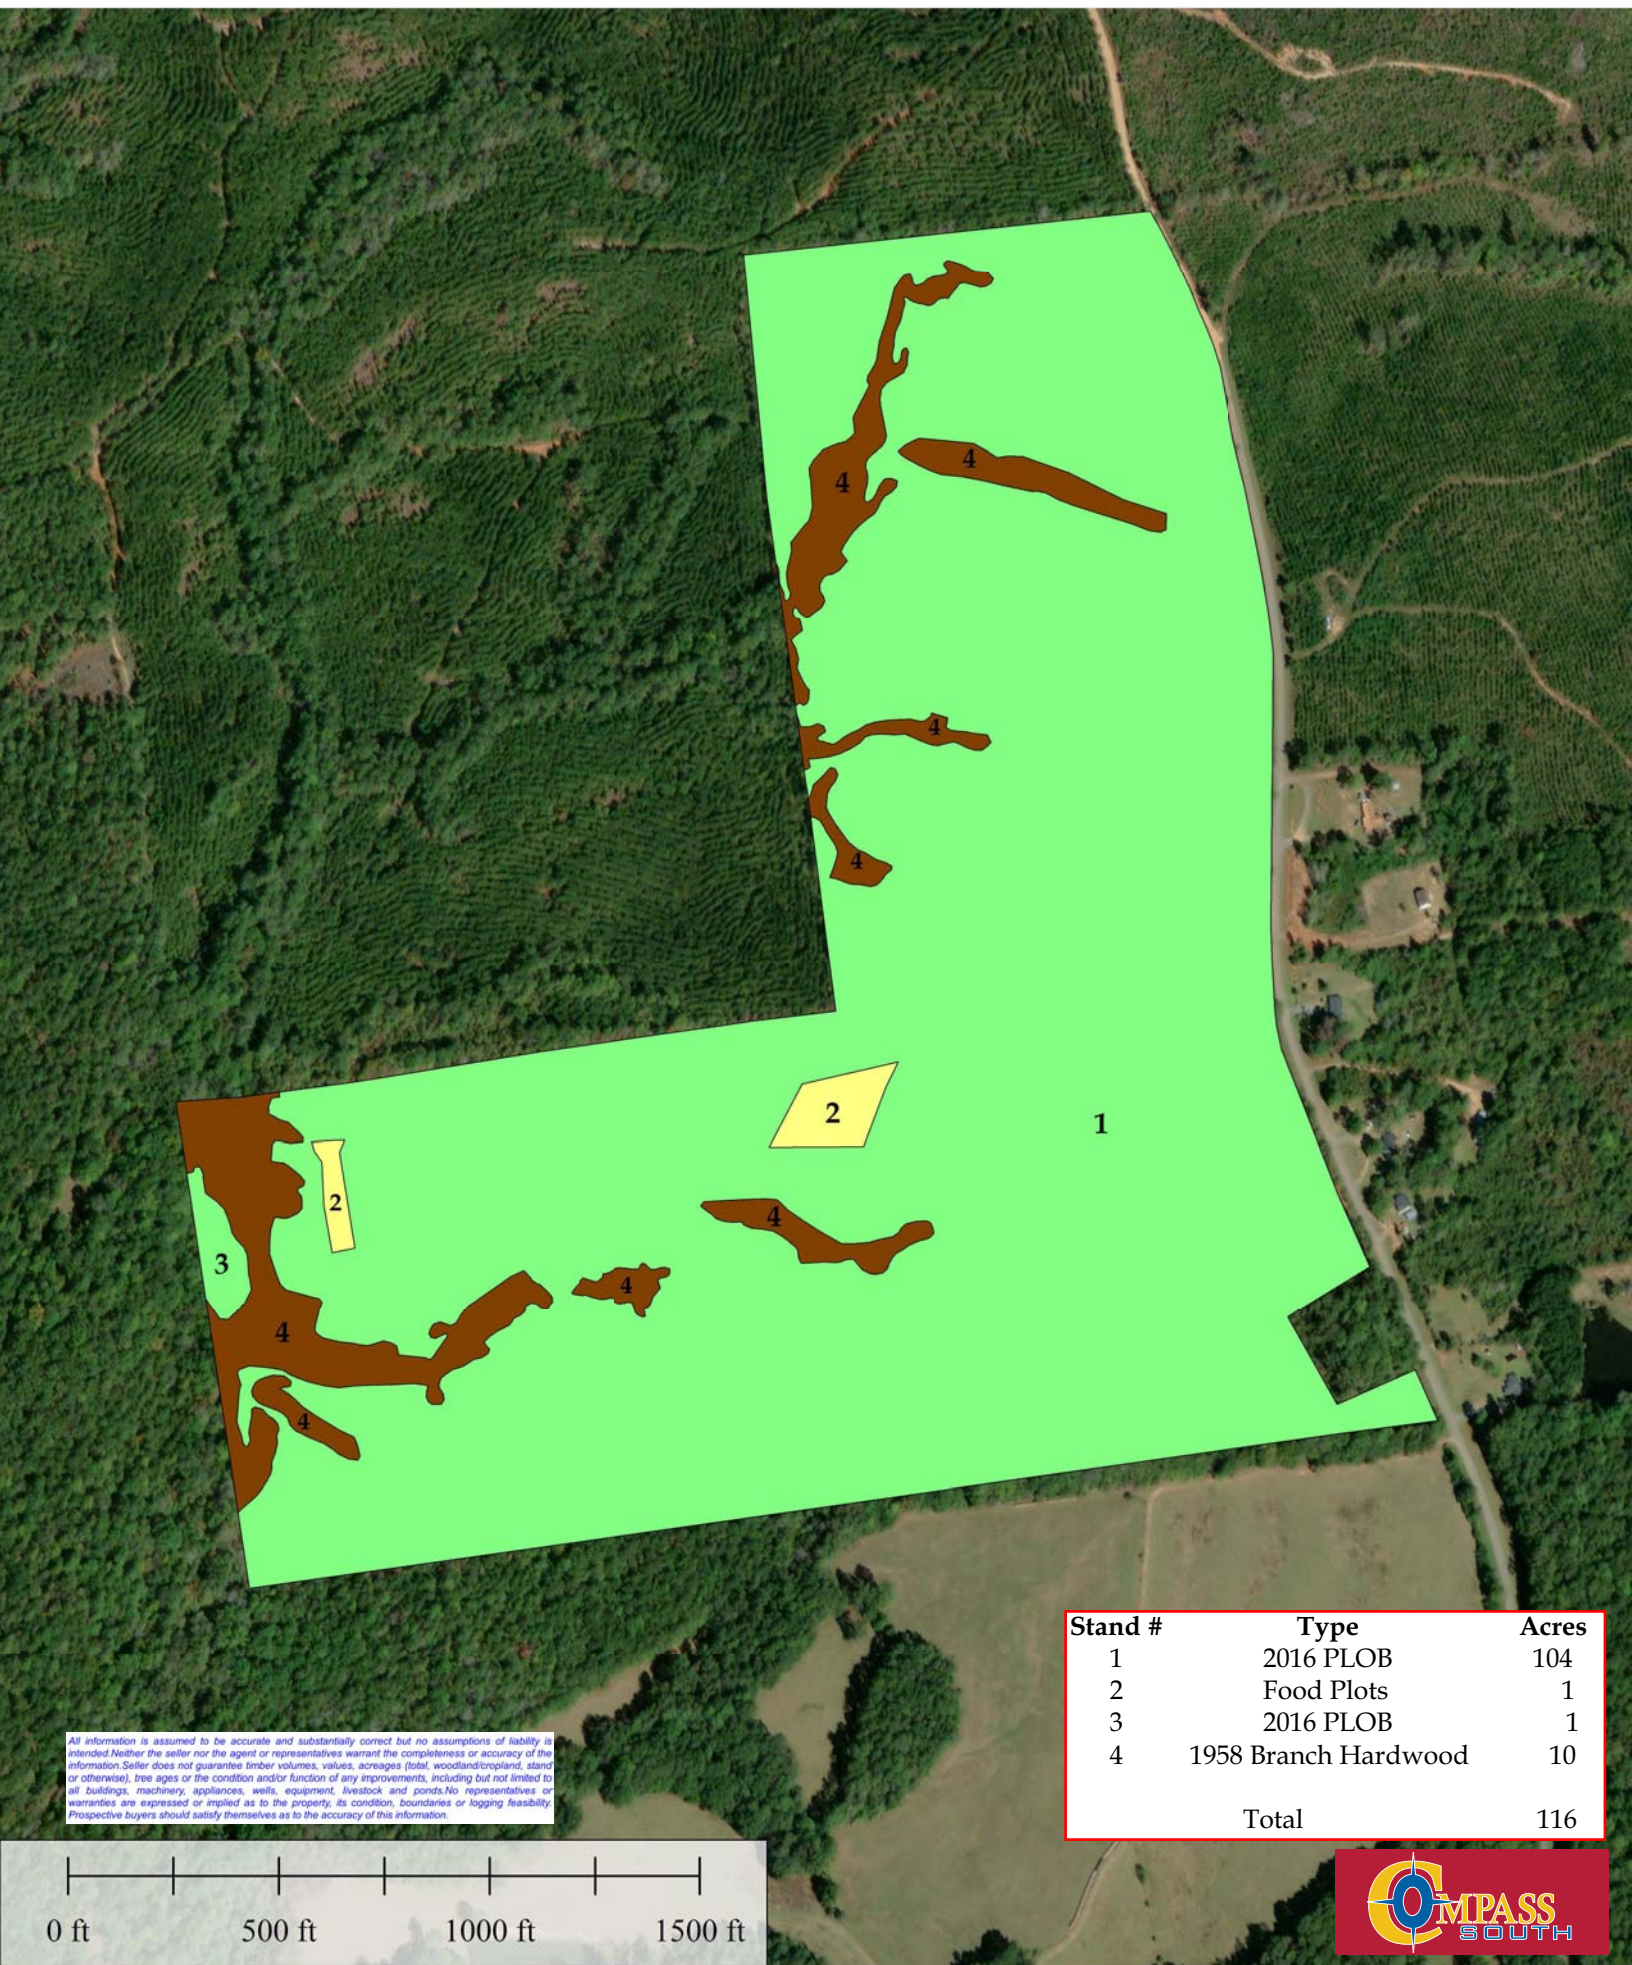

Taylor Road South Tract +/- 116 Acres

Stand #	Type	Acres
1	2016 PLOB	104
2	Food Plots	1
3	2016 PLOB	1
4	1958 Branch Hardwood	10
Total		116