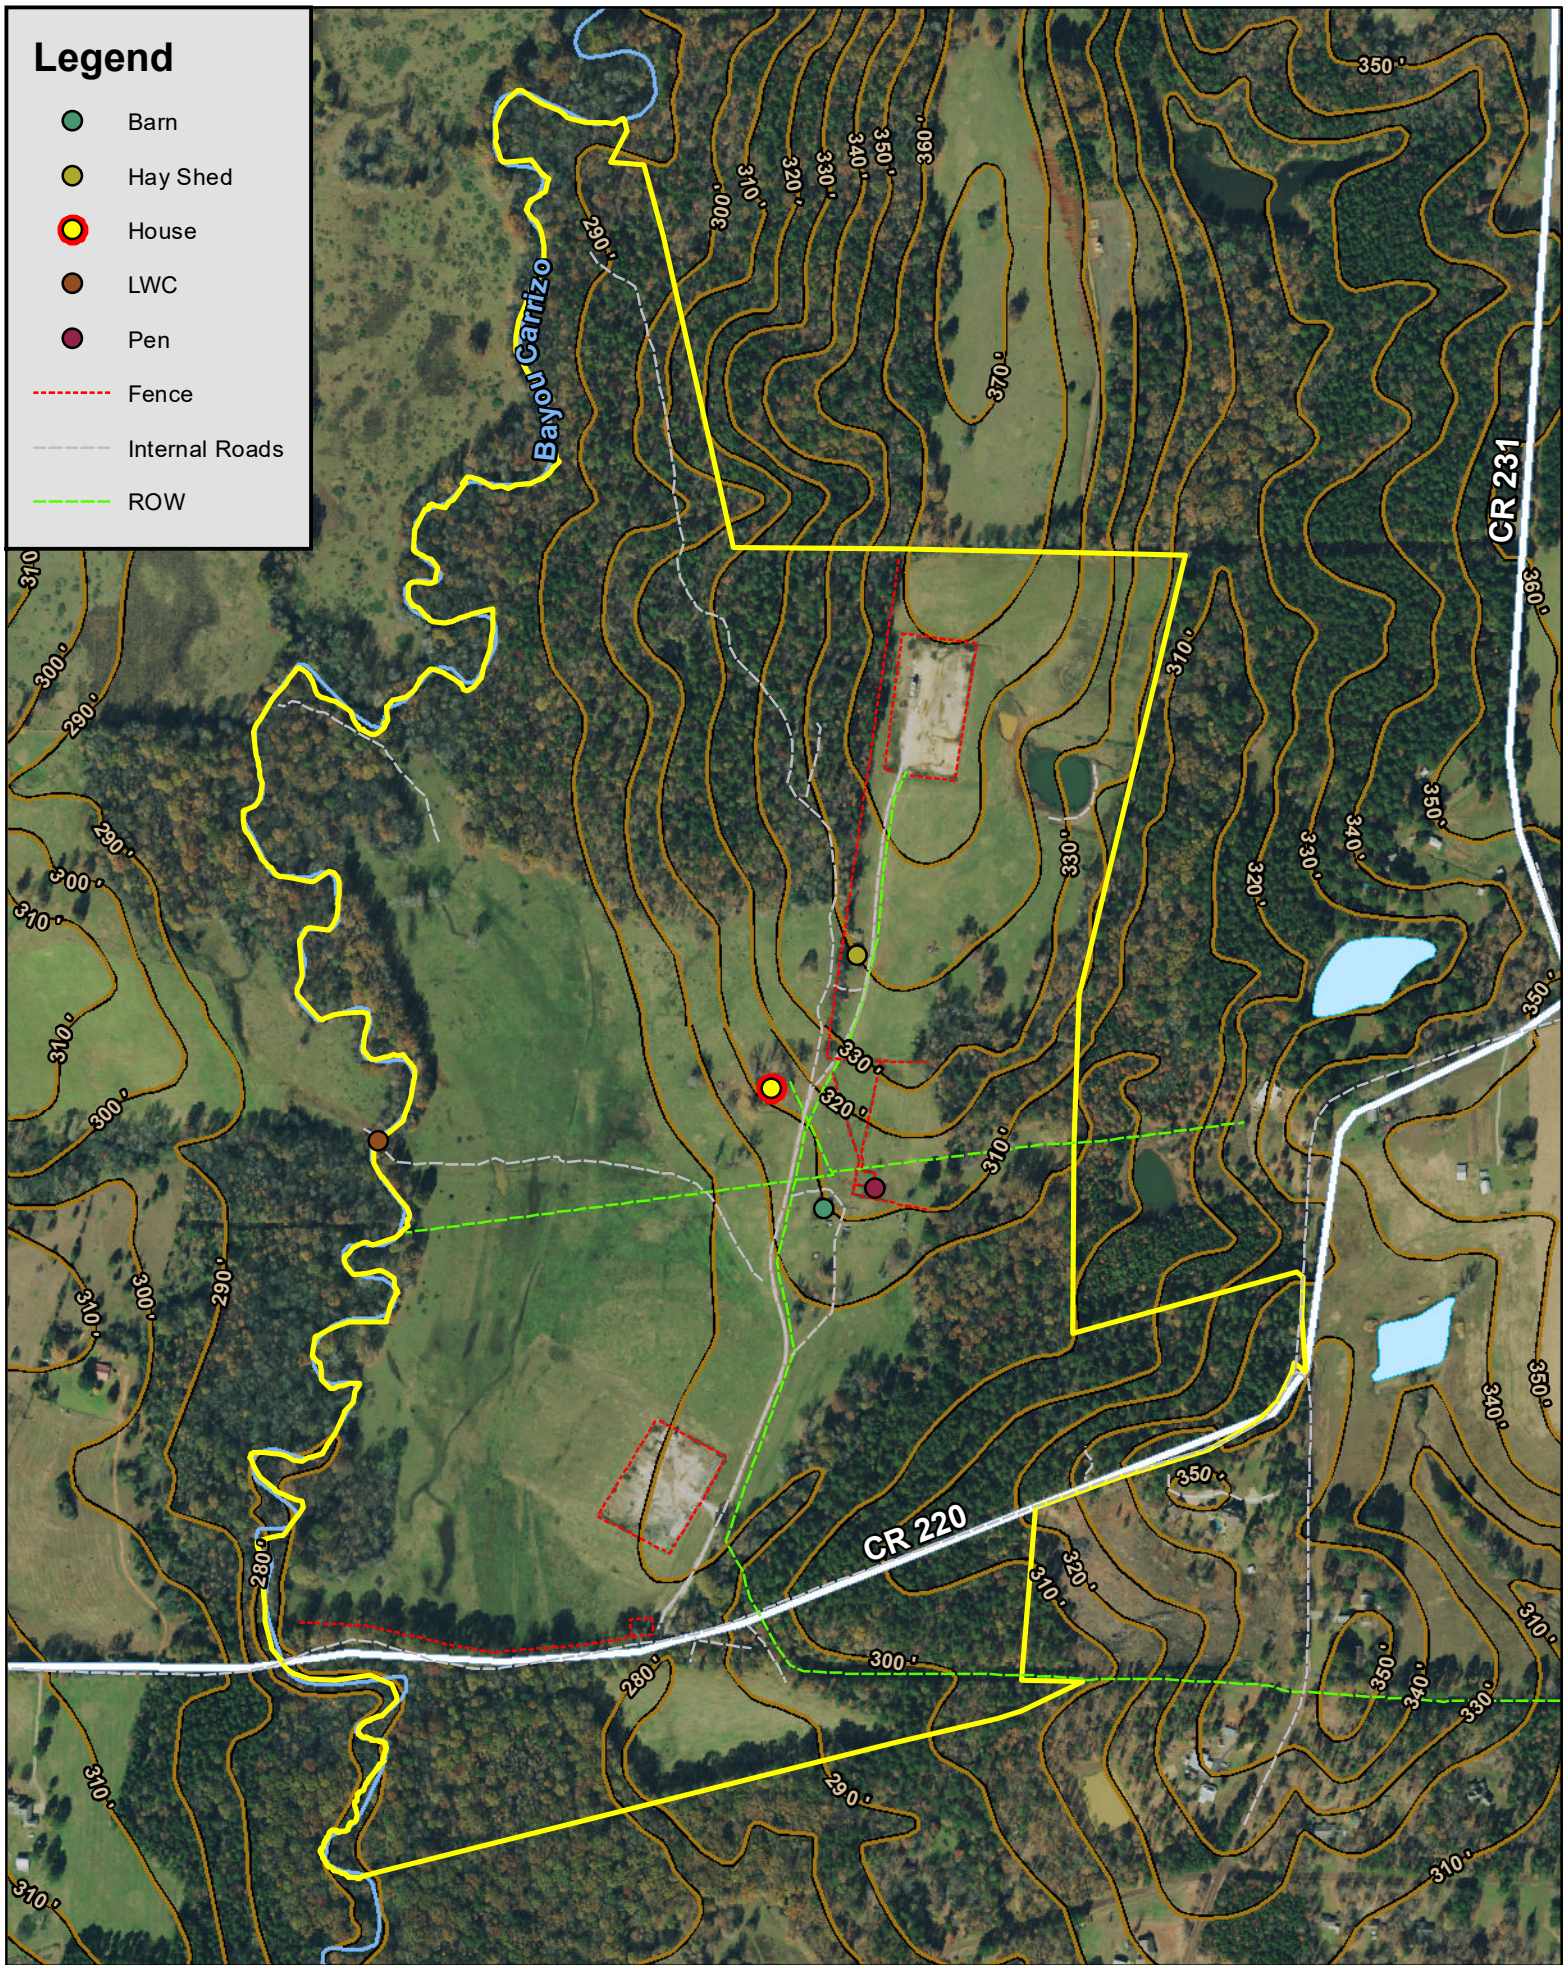

Legend

-  Barn
-  Hay Shed
-  House
-  LWC
-  Pen
-  Fence
-  Internal Roads
-  ROW

257± Ac. | Nacogdoches, Nacogdoches Co., TX

For illustration purposes only.