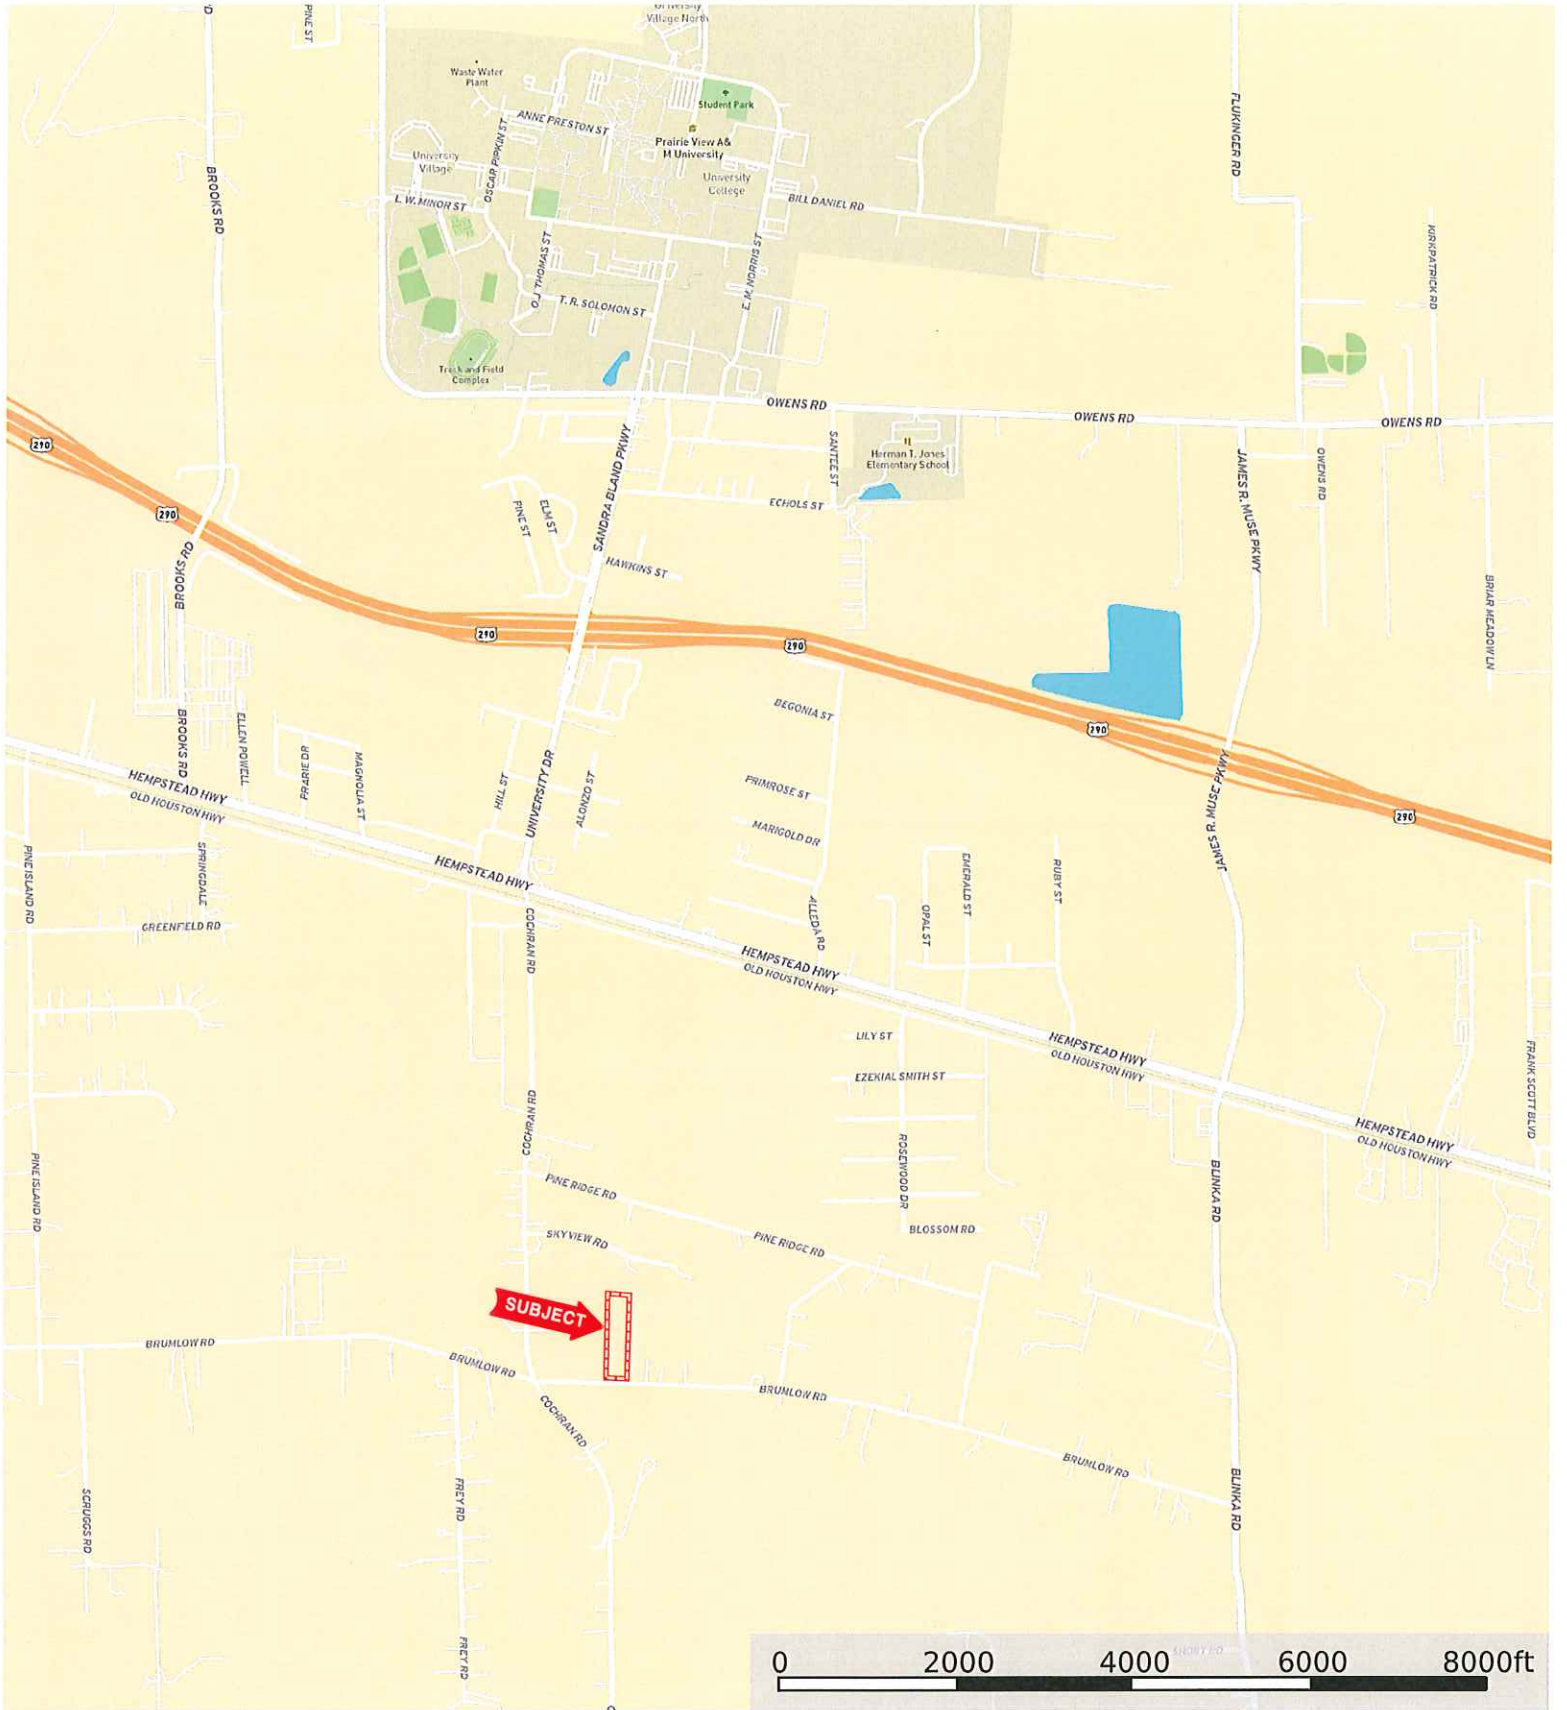

# 0 Brumlow Rd. Waller County, Texas, AC +/-

Boundary

0 Brumlow Rd.  
Waller County, Texas, AC +/-

Boundary

**0 Brumlow Rd.**

Waller County, Texas, AC +/-

 Boundary

0 Brumlow Rd.  
 Waller County, Texas, AC +/-

- Boundary
- 100 Year Floodplain
- 500 Year Floodplain
- Floodway
- Special
- Unmapped/ Not Included