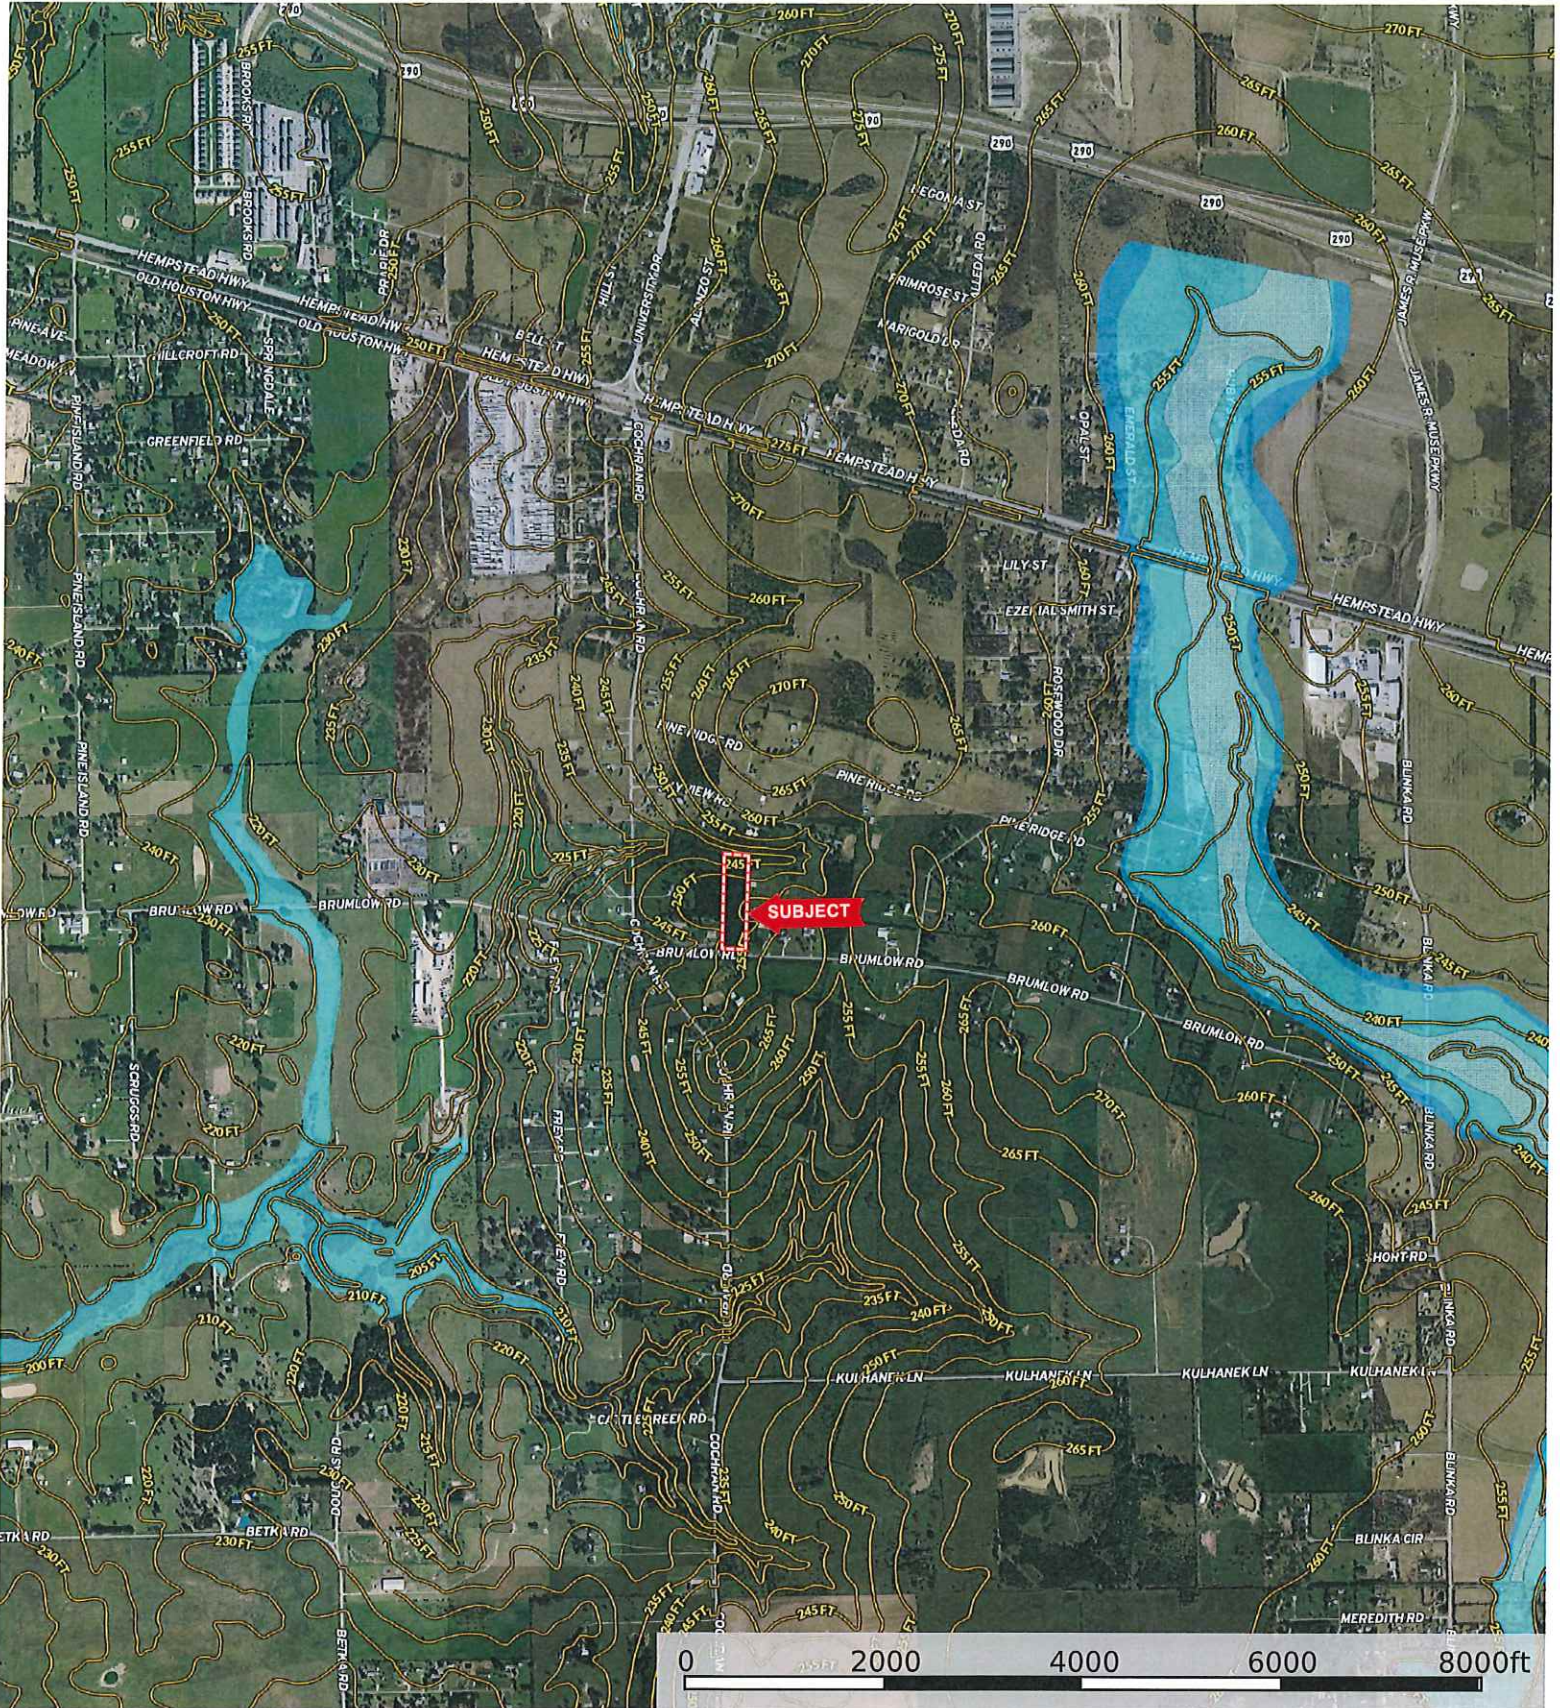

# 0 Brumlow Rd. Waller County, Texas, AC +/-

Boundary

0 Brumlow Rd.  
Waller County, Texas, AC +/-

Boundary

**0 Brumlow Rd.**

Waller County, Texas, AC +/-

 Boundary

0 Brumlow Rd.  
 Waller County, Texas, AC +/-

- Boundary
- 100 Year Floodplain
- 500 Year Floodplain
- Floodway
- Special
- Unmapped/ Not Included