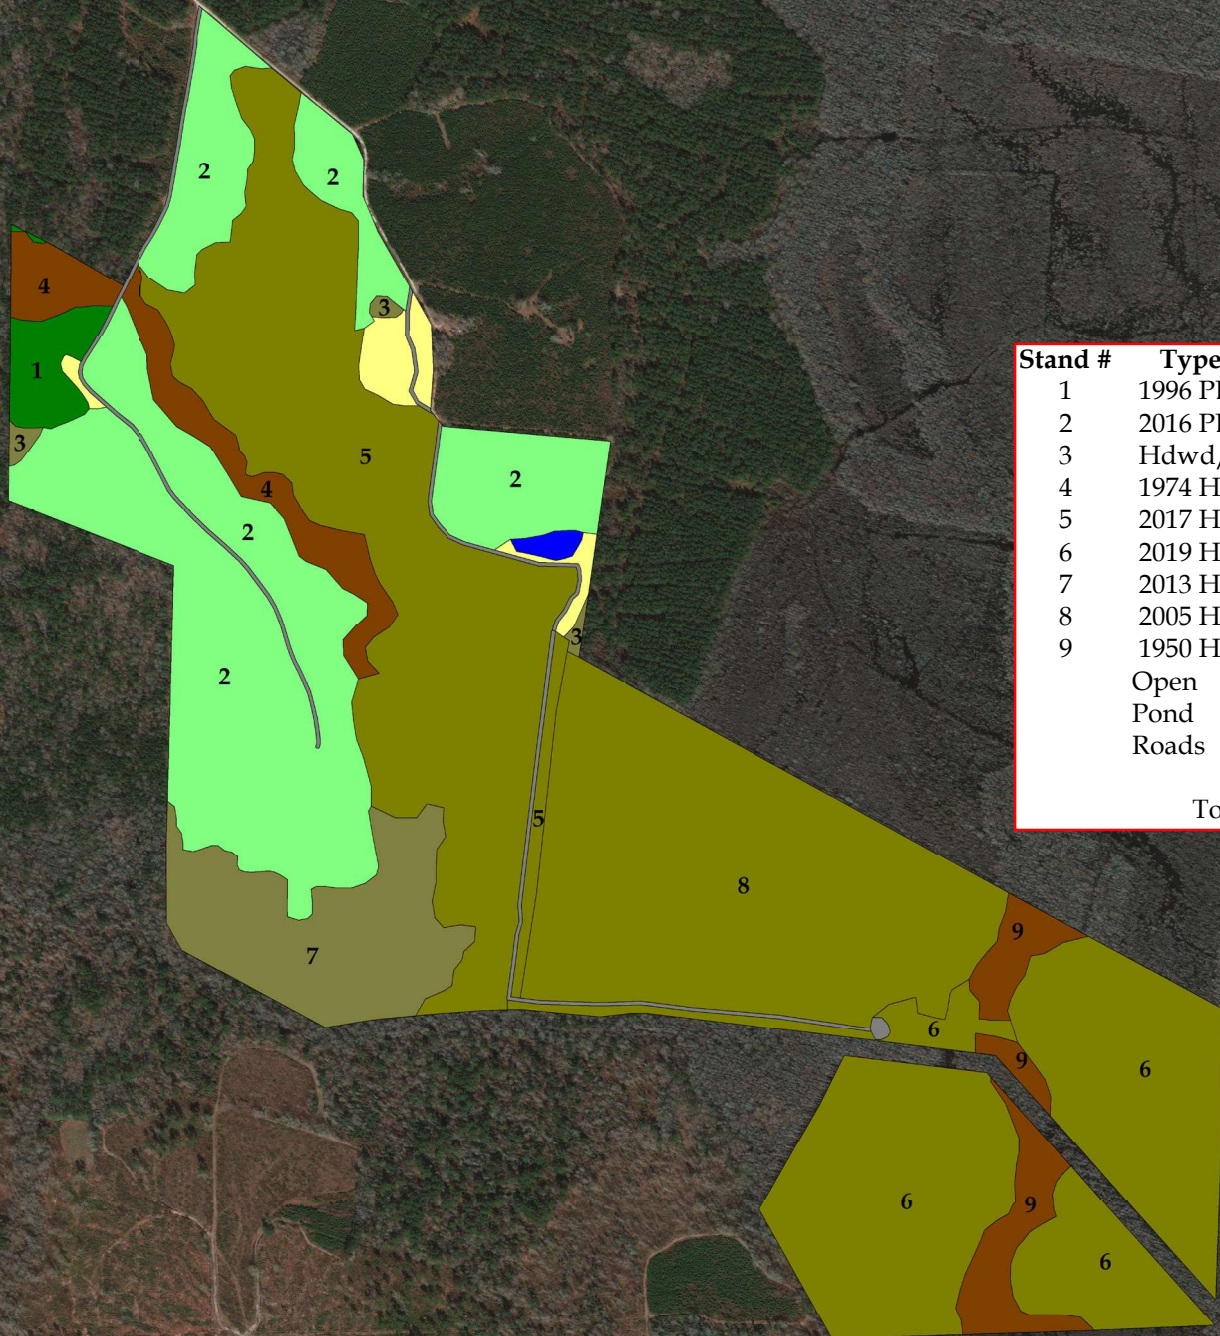

Cypress South Tract

+/- 419 Acres

Stand #	Type	Acres
1	1996 PLOB	6
2	2016 PLOB	93
3	Hdwd/Pine	4
4	1974 Hdwd	15
5	2017 Hdwd	89
6	2019 Hdwd	81
7	2013 Hdwd/Pine	28
8	2005 Hdwd	77
9	1950 Hdwd	13
	Open	7
	Pond	1
	Roads	5
	Total	419