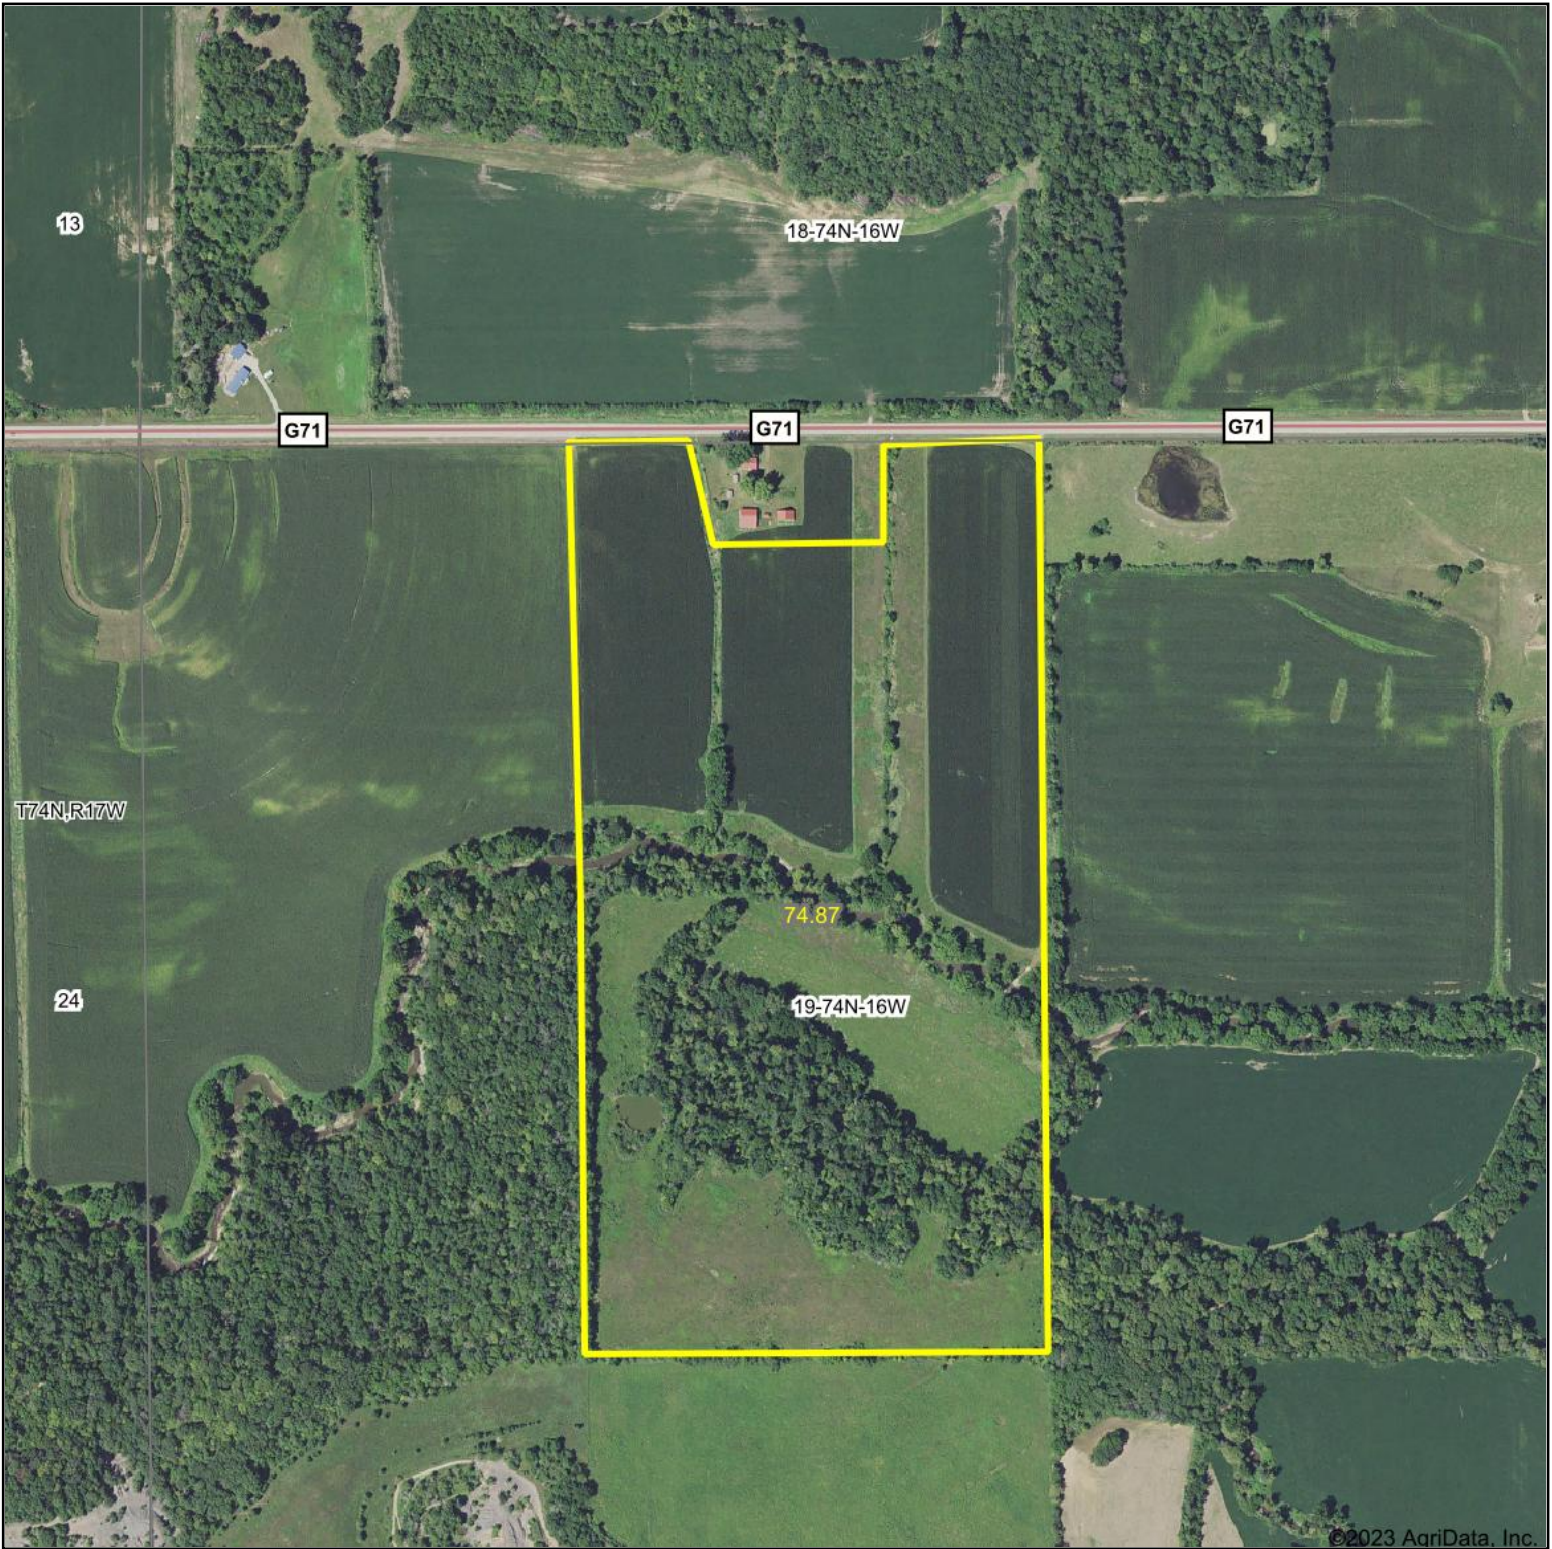

Aerial Map

©2023 AgriData, Inc.

Hawkeye Farm Mgmt & Real Estate

Map Center: 41° 12' 7.63, -92° 44' 55.94

19-74N-16W
Mahaska County
Iowa

1/16/2023

Maps Provided By:

© AgriData, Inc. 2021 www.AgriDataInc.com