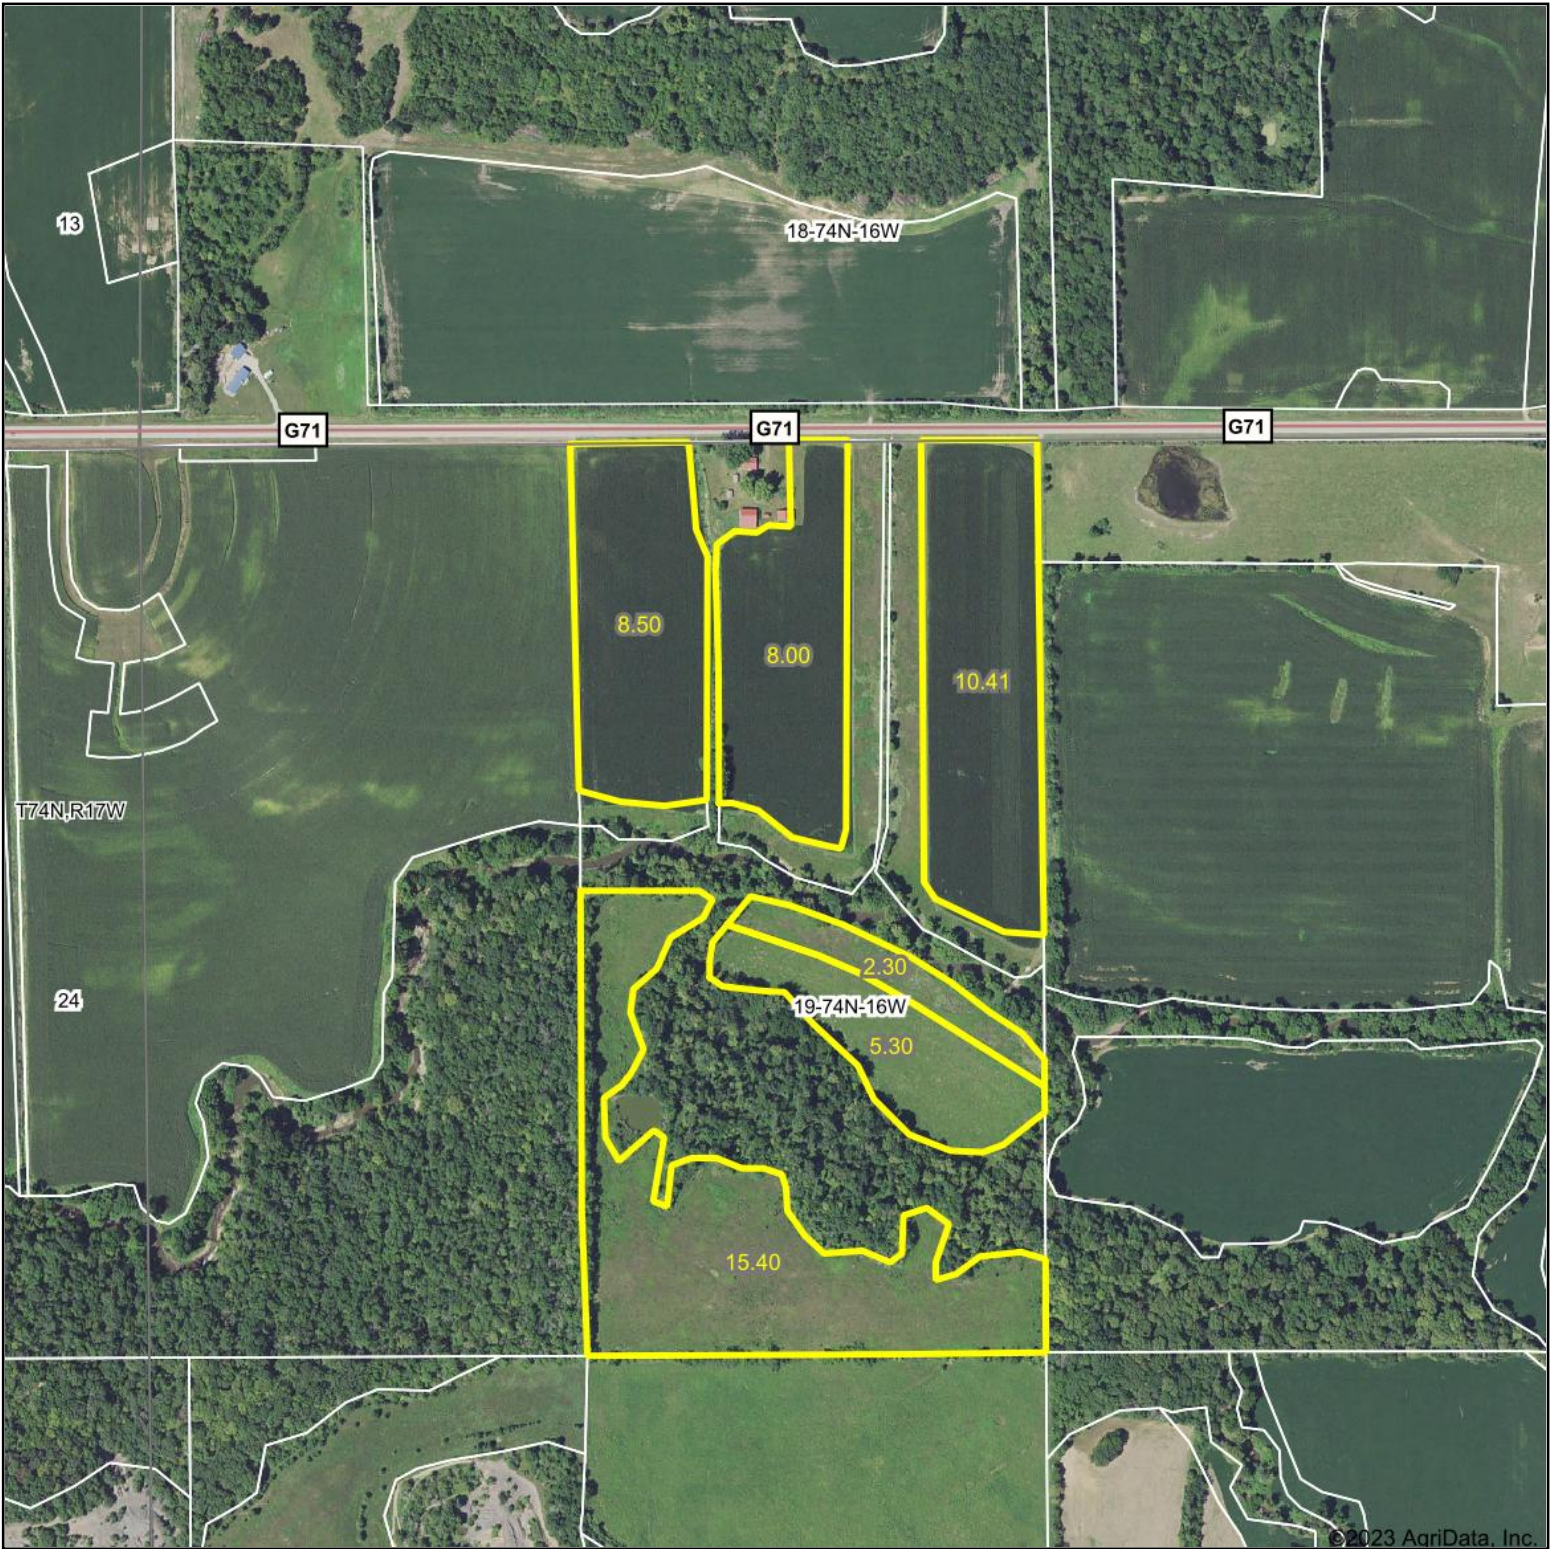

Aerial Map

Hawkeye Farm Mgmt & Real Estate

United Country
Real Estate
22 N Main, Albia IA Phone: 641-932-7796
Email: hawkeye@uclowa.com
On the web: www.uclowa.com;
www.iowawhitetailfarms.com

Map Center: 41° 12' 7.63, -92° 44' 55.94

19-74N-16W
Mahaska County
Iowa

1/16/2023

Maps Provided By:
surety
CUSTOMIZED ONLINE MAPPING
© AgriData, Inc. 2021 www.AgriDataInc.com

Field borders provided by Farm Service Agency as of 5/21/2008.