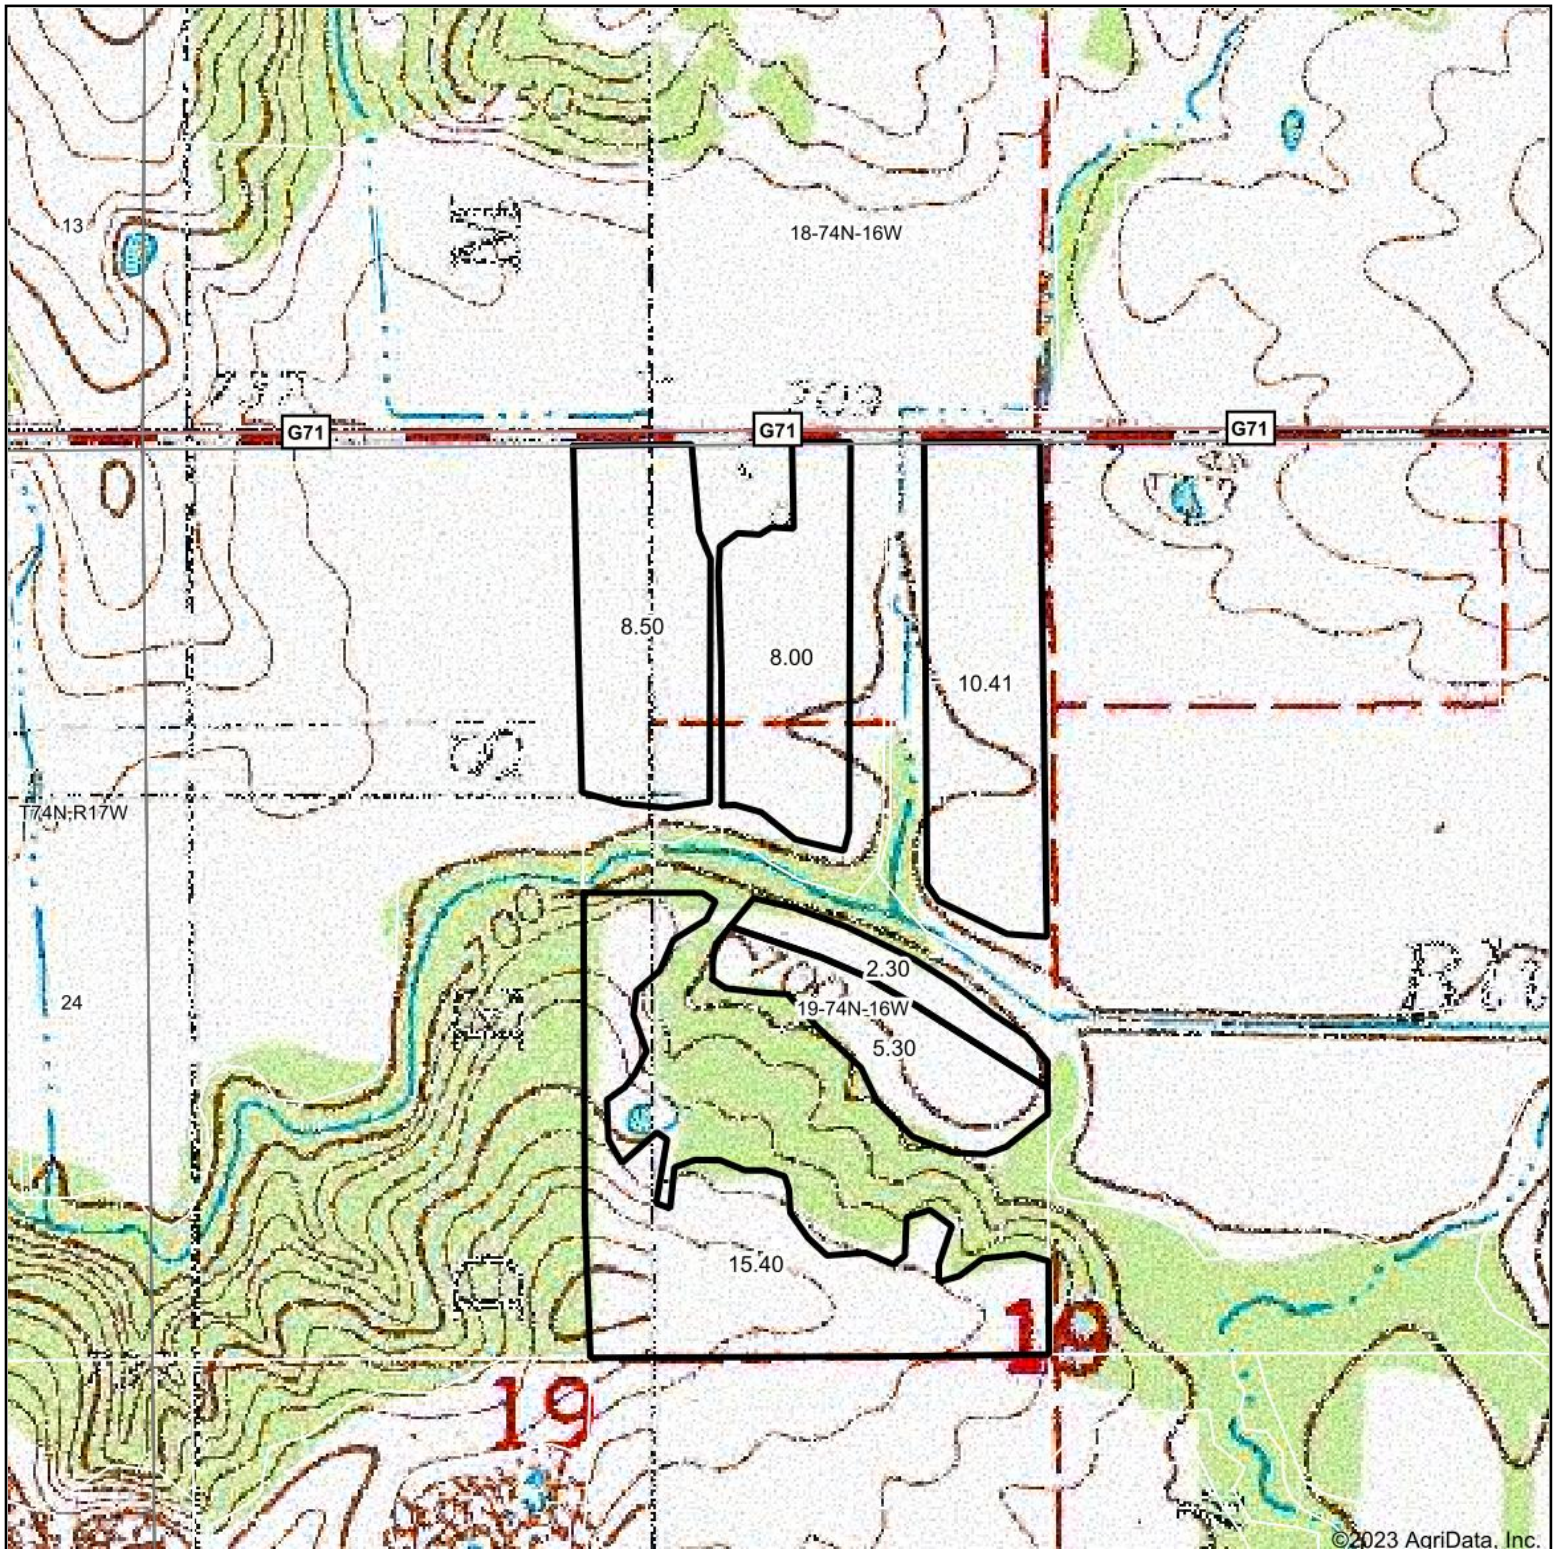

Topography Map

©2023 AgriData, Inc.

Hawkeye Farm Mgmt & Real Estate

map center: 41° 12' 7.63, -92° 44' 55.94

19-74N-16W
Mahaska County
Iowa

1/16/2023

Maps Provided By:

© AgriData, Inc. 2021 www.AgrIDataInc.com