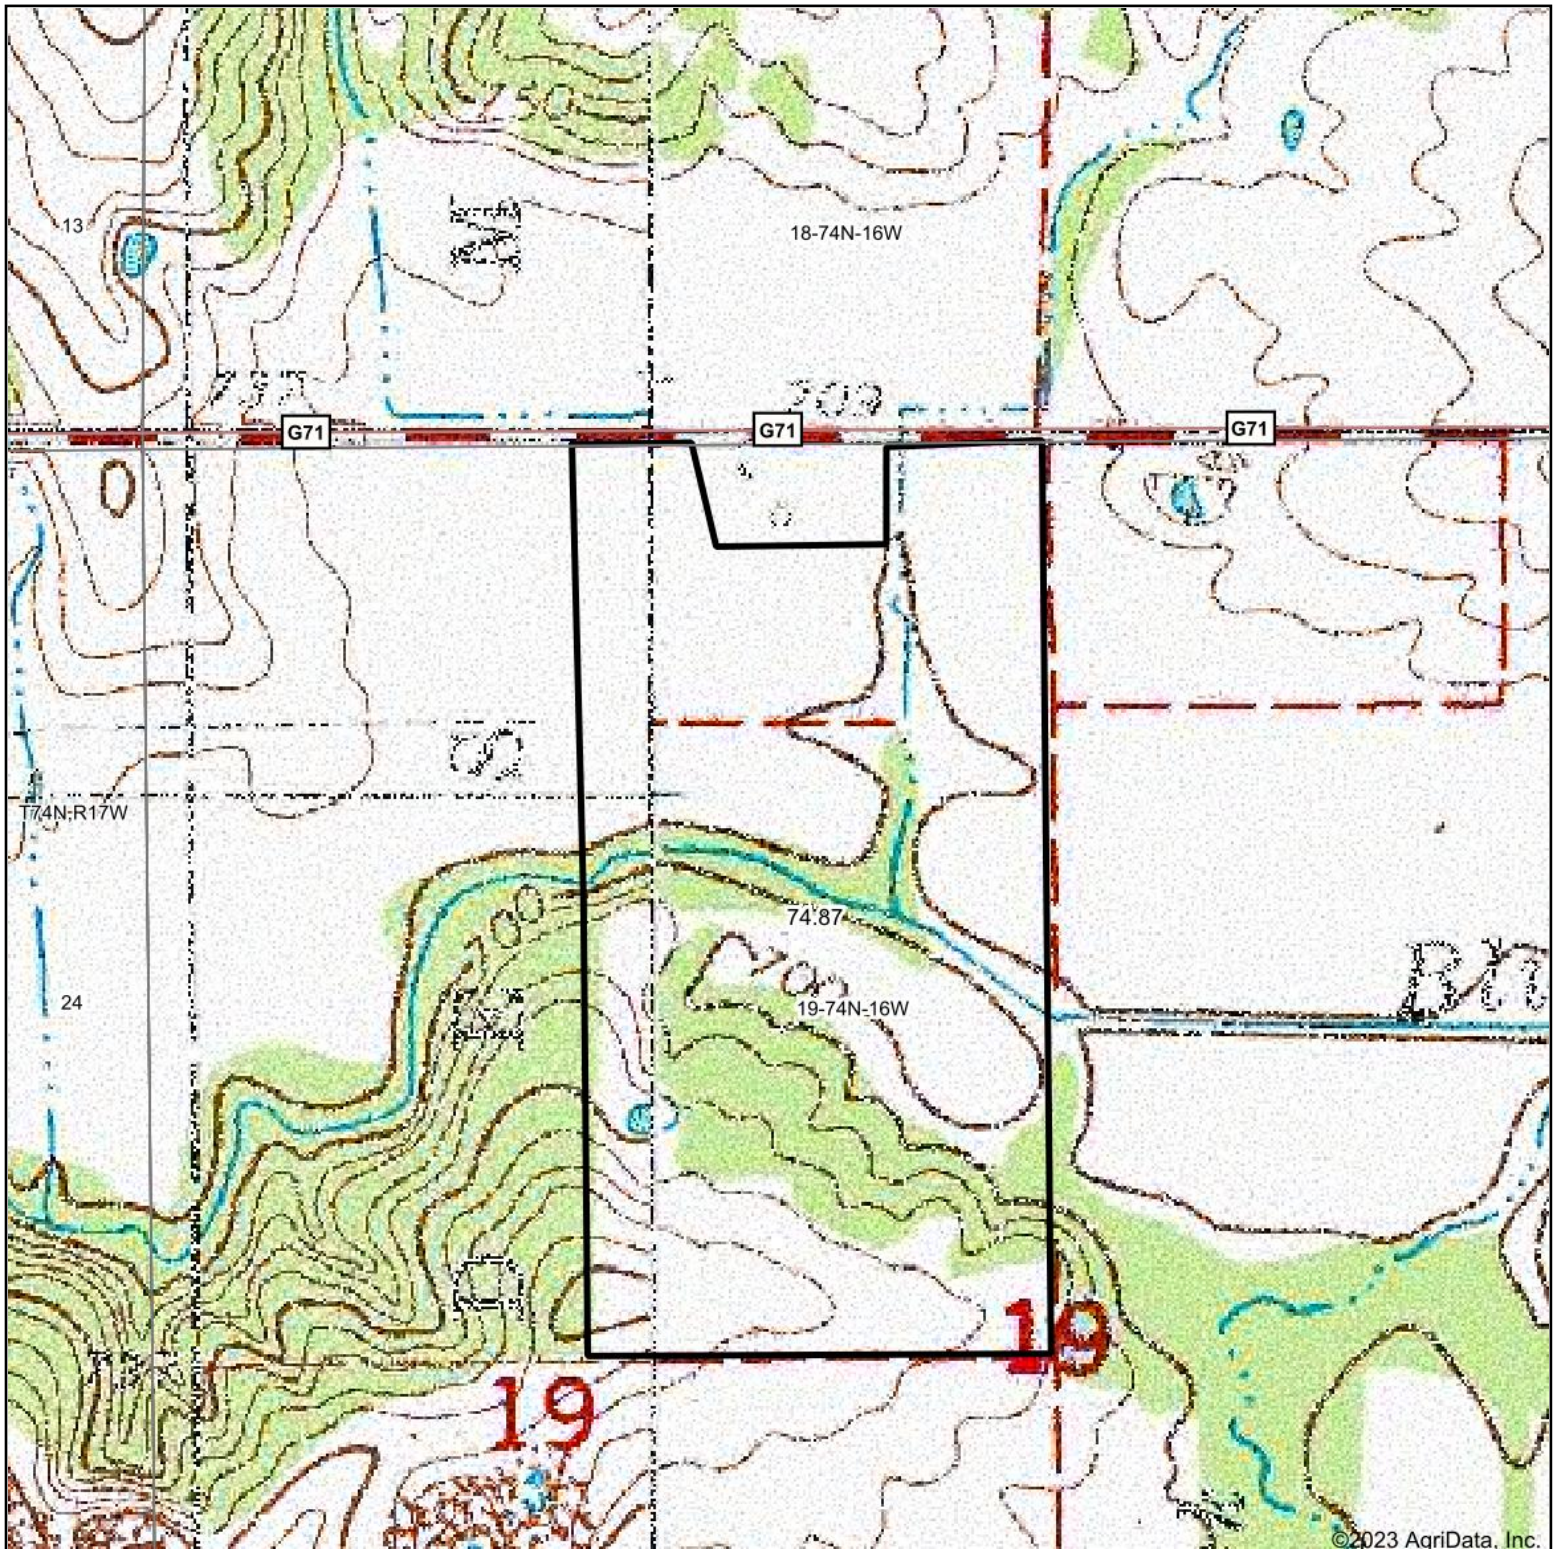

Topography Map

©2023 AgriData, Inc.

Hawkeye Farm Mgmt & Real Estate

map center: 41° 12' 7.63, -92° 44' 55.94

19-74N-16W
Mahaska County
Iowa

1/16/2023

Maps Provided By:

© AgriData, Inc. 2021 www.AgriDataInc.com