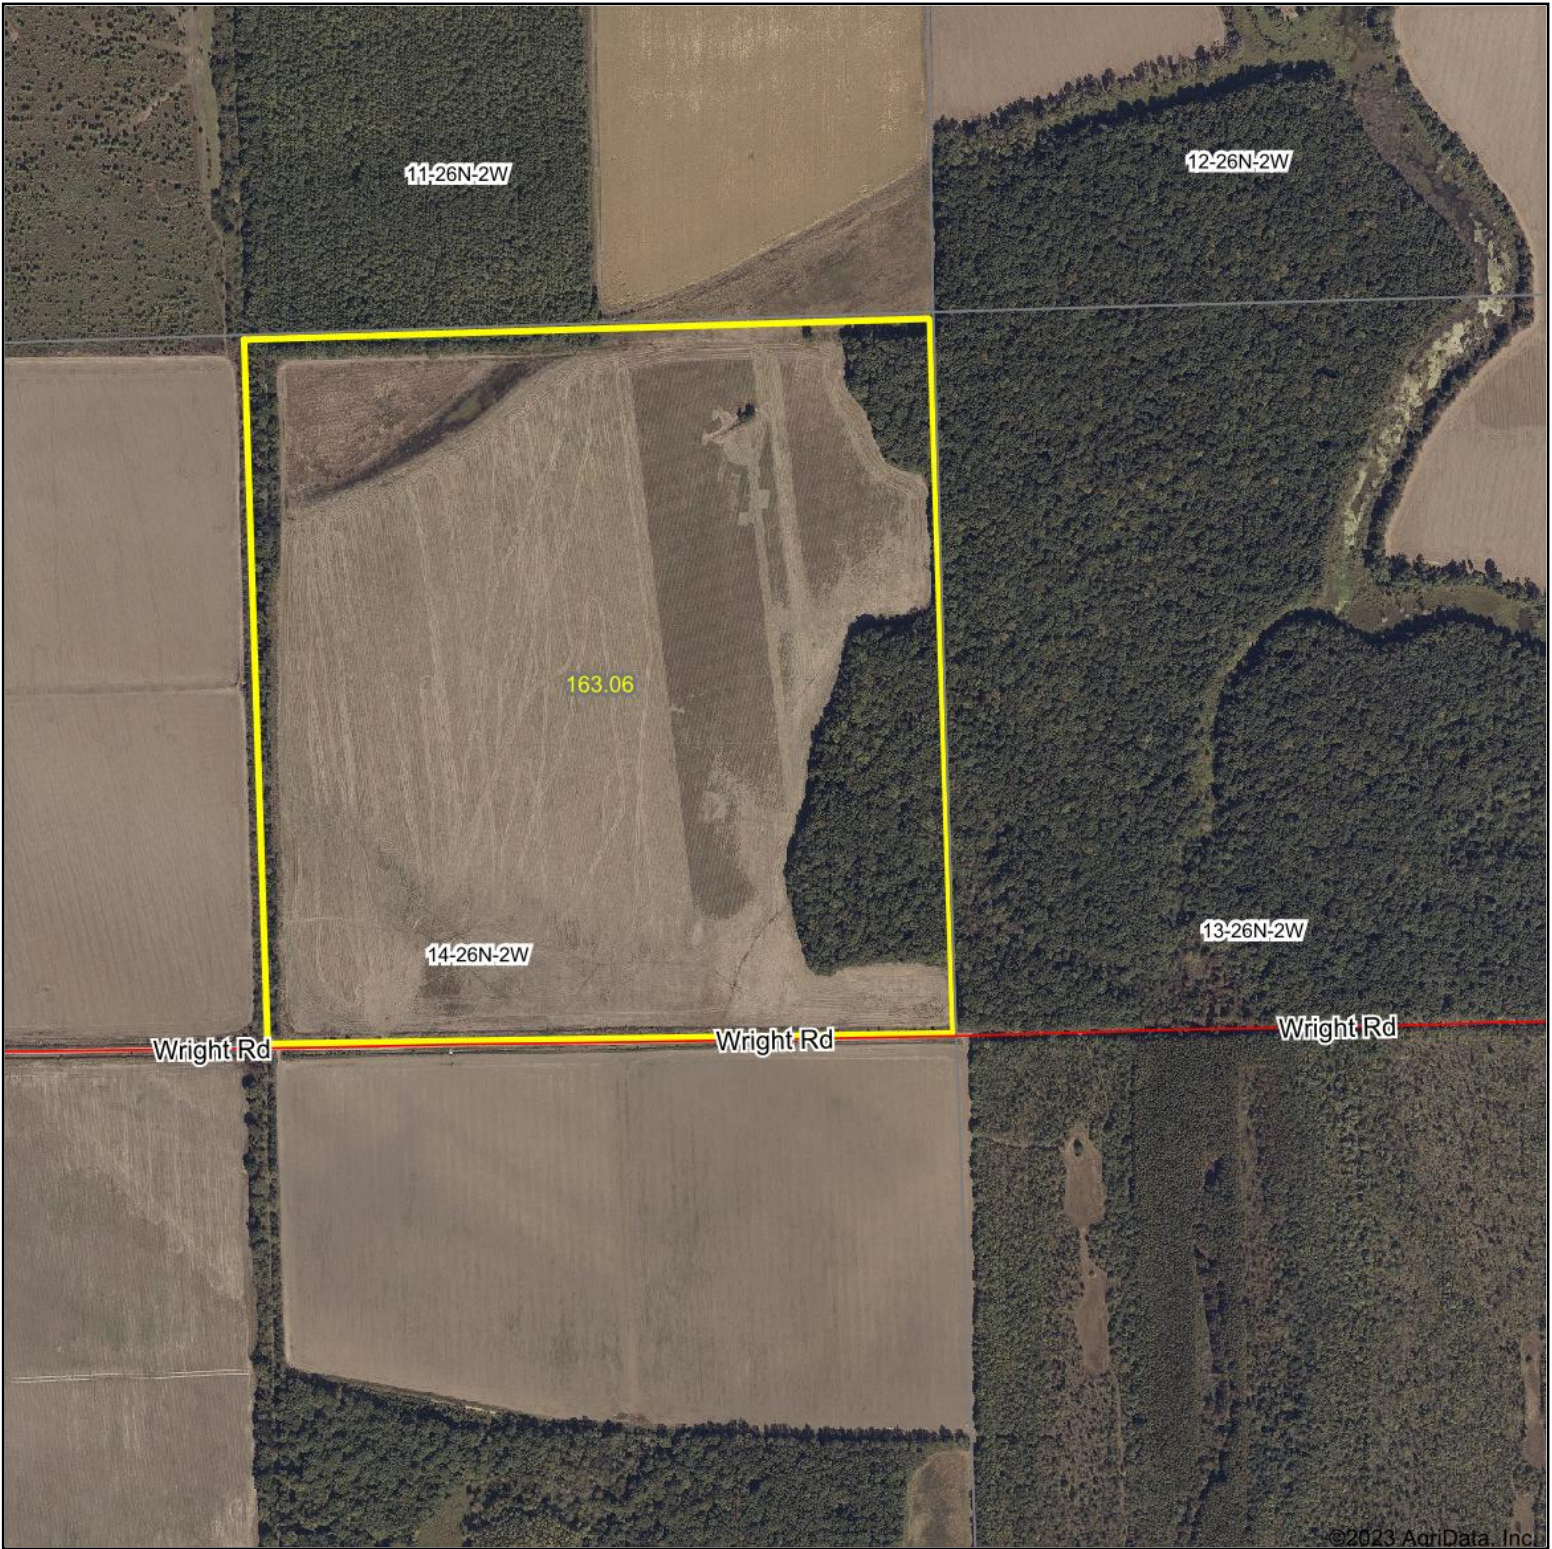

Aerial Map

©2023 AgriData, Inc.

Boundary Center: 34° 7' 38.95, -90° 22' 5.92

14-26N-2W
Quitman County
Mississippi

Maps Provided By:

CUSTOMIZED ONLINE MAPPING
© AgriData, Inc. 2023 www.AgriDataInc.com

10/17/2023