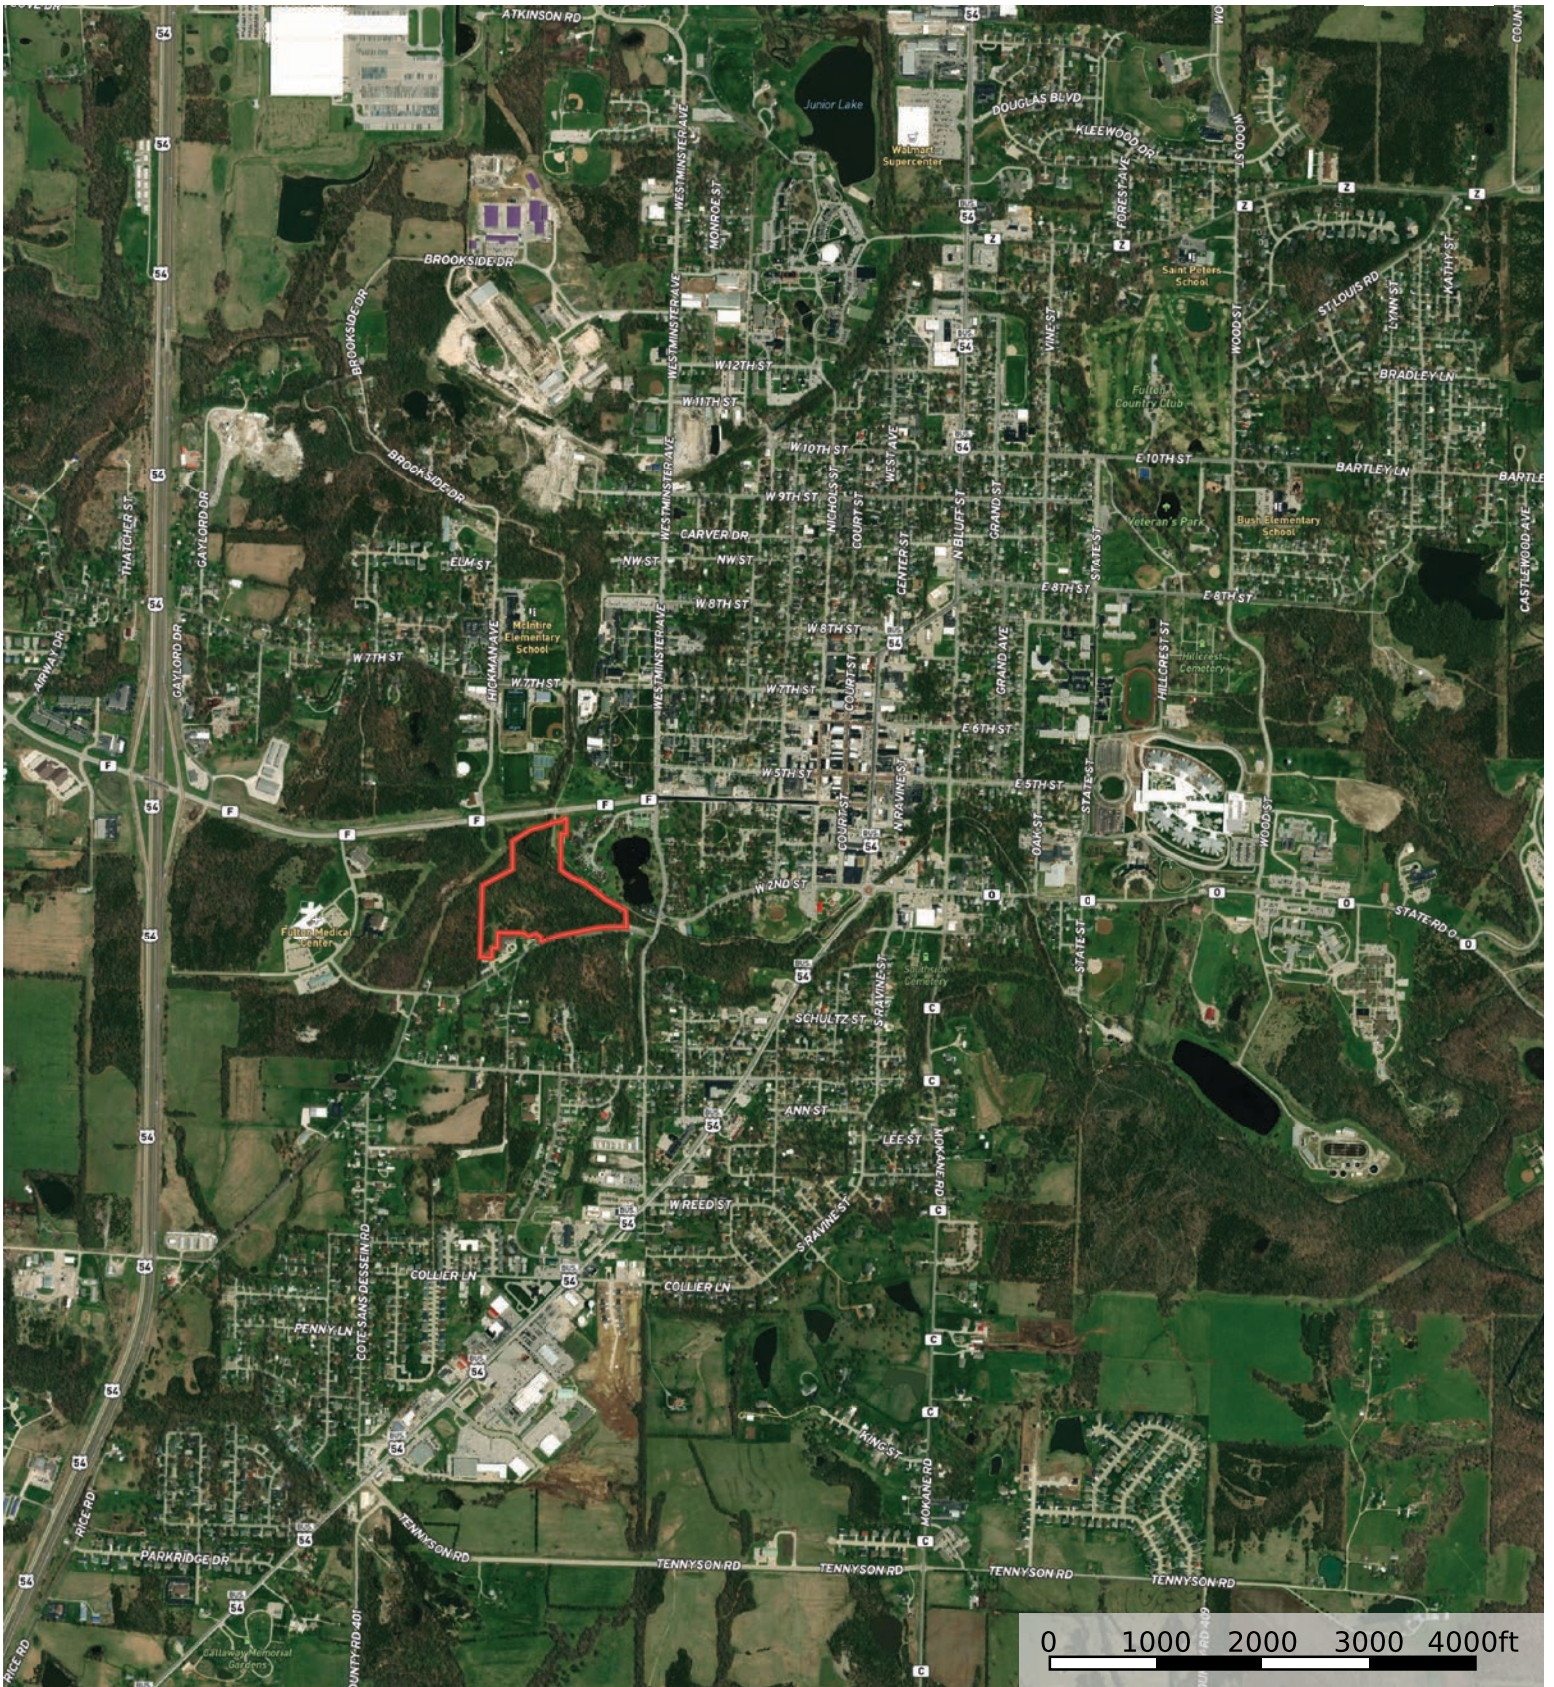

Old Jefferson City Rd Callaway County, Missouri, 20 AC +/-

 Boundary

Paul Diller
P: (636) 262-6352 PDILLER@TROPHYPA.COM

 The information contained herein was obtained from sources deemed to be reliable. Land id™ Services makes no warranties or guarantees as to the completeness or accuracy thereof.

Old Jefferson City Rd
Callaway County, Missouri, 20 AC +/-

 Boundary

Paul Diller
P: (636) 262-6352

PDILLER@TROPHYPA.COM

The information contained here in was obtained from sources deemed to be reliable. Land id™ Services makes no warranties or guarantees as to the completeness or accuracy thereof.