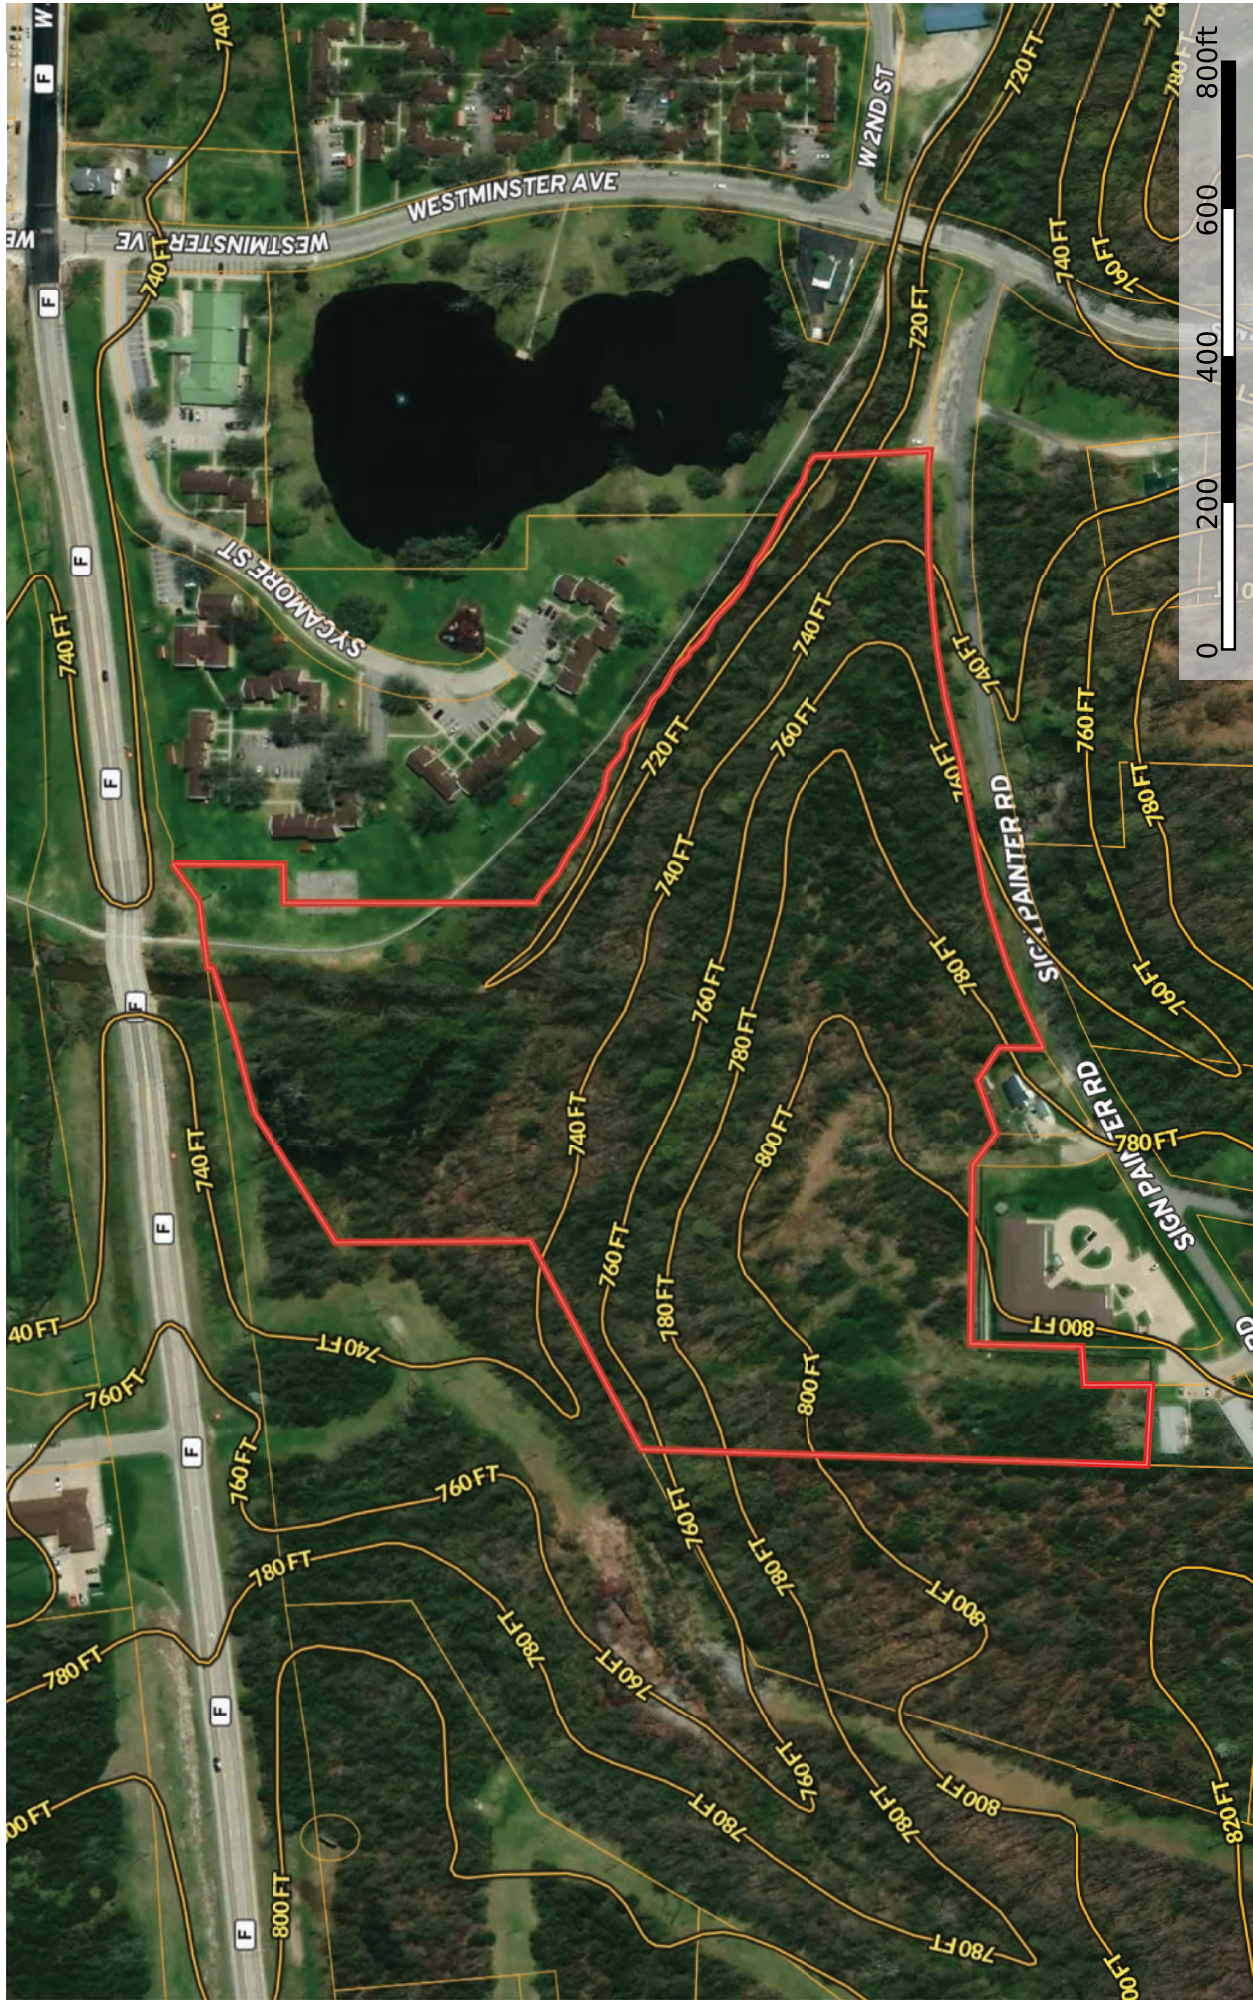

Old Jefferson City Rd Callaway County, Missouri, 20 AC +/-

 Boundary

Paul Diller
P: (636) 262-6352 PDILLER@TROPHYPA.COM

 The information contained herein was obtained from sources deemed to be reliable. Land id™ Services makes no warranties or guarantees as to the completeness or accuracy thereof.

Old Jefferson City Rd
Callaway County, Missouri, 20 AC +/-

 Boundary

Paul Diller
P: (636) 262-6352

PDILLER@TROPHYPA.COM

The information contained here in was obtained from sources deemed to be reliable. Land id™ Services makes no warranties or guarantees as to the completeness or accuracy thereof.