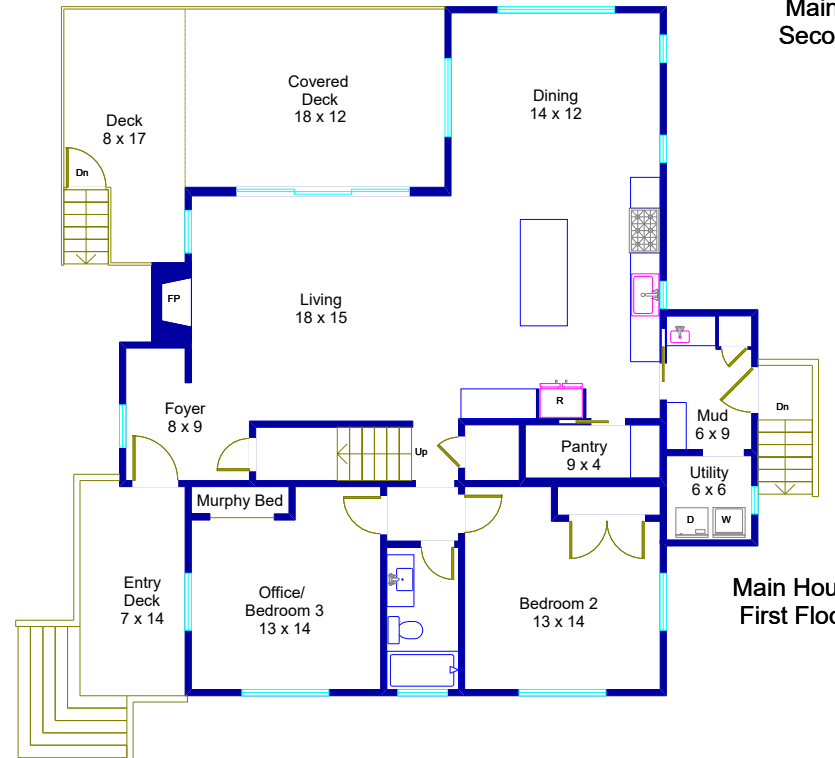

# 2200 Divide Pass Blanco, Texas

Cabin

Guest House

Recreational  
Vehicle (RV)

Main House  
Second Floor

Main House  
First Floor

© Floor Plan Graphics LLC 2024. This floor plan is an artistic rendering only. All dimensions are approximate. Floor Plan Graphics LLC and Moreland Properties make no representation or warranty as to this rendering's accuracy and no measurements or dimensions should be relied upon without independent verification. This floor plan and its respective square footage information and material remain the property of Floor Plan Graphics LLC.