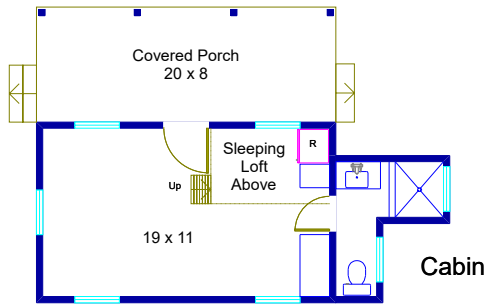

# 2200 Divide Pass Blanco, Texas

Cabin

Guest House

Recreational  
Vehicle (RV)

Main House  
Second Floor

Main House  
First Floor

© Floor Plan Graphics LLC 2024. This floor plan is an artistic rendering only. All dimensions are approximate. Floor Plan Graphics LLC and Moreland Properties make no representation or warranty as to this rendering's accuracy and no measurements or dimensions should be relied upon without independent verification. This floor plan and its respective square footage information and material remain the property of Floor Plan Graphics LLC.