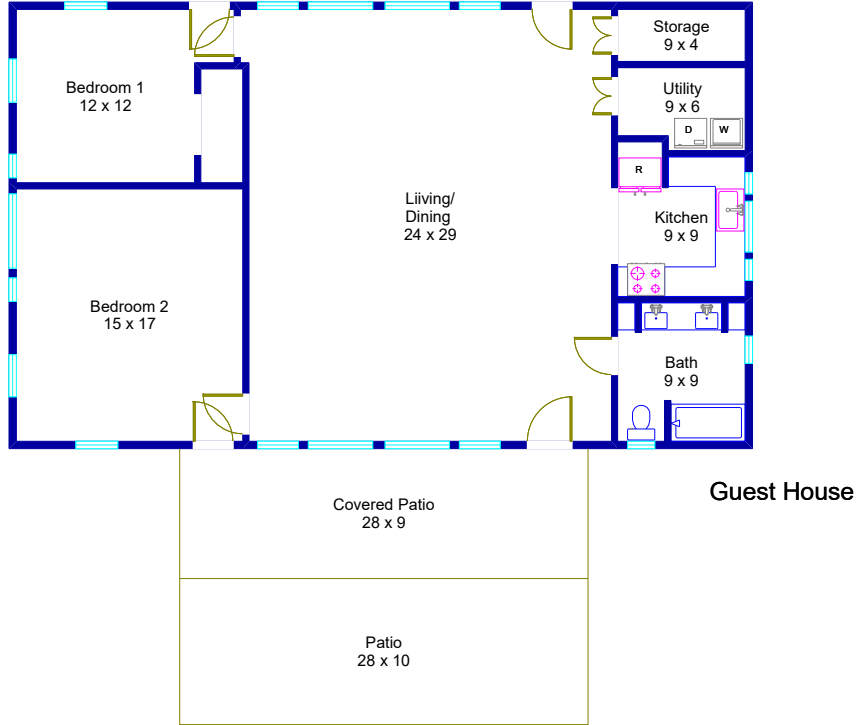

# 2200 Divide Pass Blanco, Texas

Cabin

Guest House

Recreational  
Vehicle (RV)

Main House  
Second Floor

Main House  
First Floor

© Floor Plan Graphics LLC 2024. This floor plan is an artistic rendering only. All dimensions are approximate. Floor Plan Graphics LLC and Moreland Properties make no representation or warranty as to this rendering's accuracy and no measurements or dimensions should be relied upon without independent verification. This floor plan and its respective square footage information and material remain the property of Floor Plan Graphics LLC.