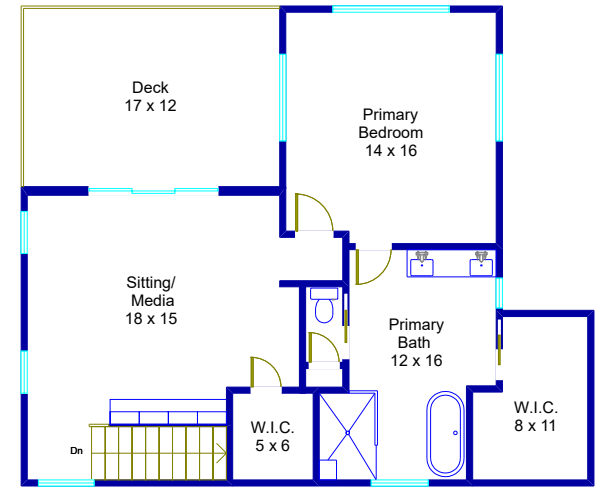

# 2200 Divide Pass Blanco, Texas

Cabin

Guest House

Recreational  
Vehicle (RV)

Main House  
Second Floor

Main House  
First Floor

© Floor Plan Graphics LLC 2024. This floor plan is an artistic rendering only. All dimensions are approximate. Floor Plan Graphics LLC and Moreland Properties make no representation or warranty as to this rendering's accuracy and no measurements or dimensions should be relied upon without independent verification. This floor plan and its respective square footage information and material remain the property of Floor Plan Graphics LLC.