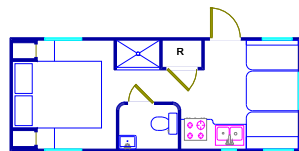

# 2200 Divide Pass Blanco, Texas

Cabin

Guest House

Recreational  
Vehicle (RV)

Main House  
Second Floor

Main House  
First Floor

© Floor Plan Graphics LLC 2024. This floor plan is an artistic rendering only. All dimensions are approximate. Floor Plan Graphics LLC and Moreland Properties make no representation or warranty as to this rendering's accuracy and no measurements or dimensions should be relied upon without independent verification. This floor plan and its respective square footage information and material remain the property of Floor Plan Graphics LLC.