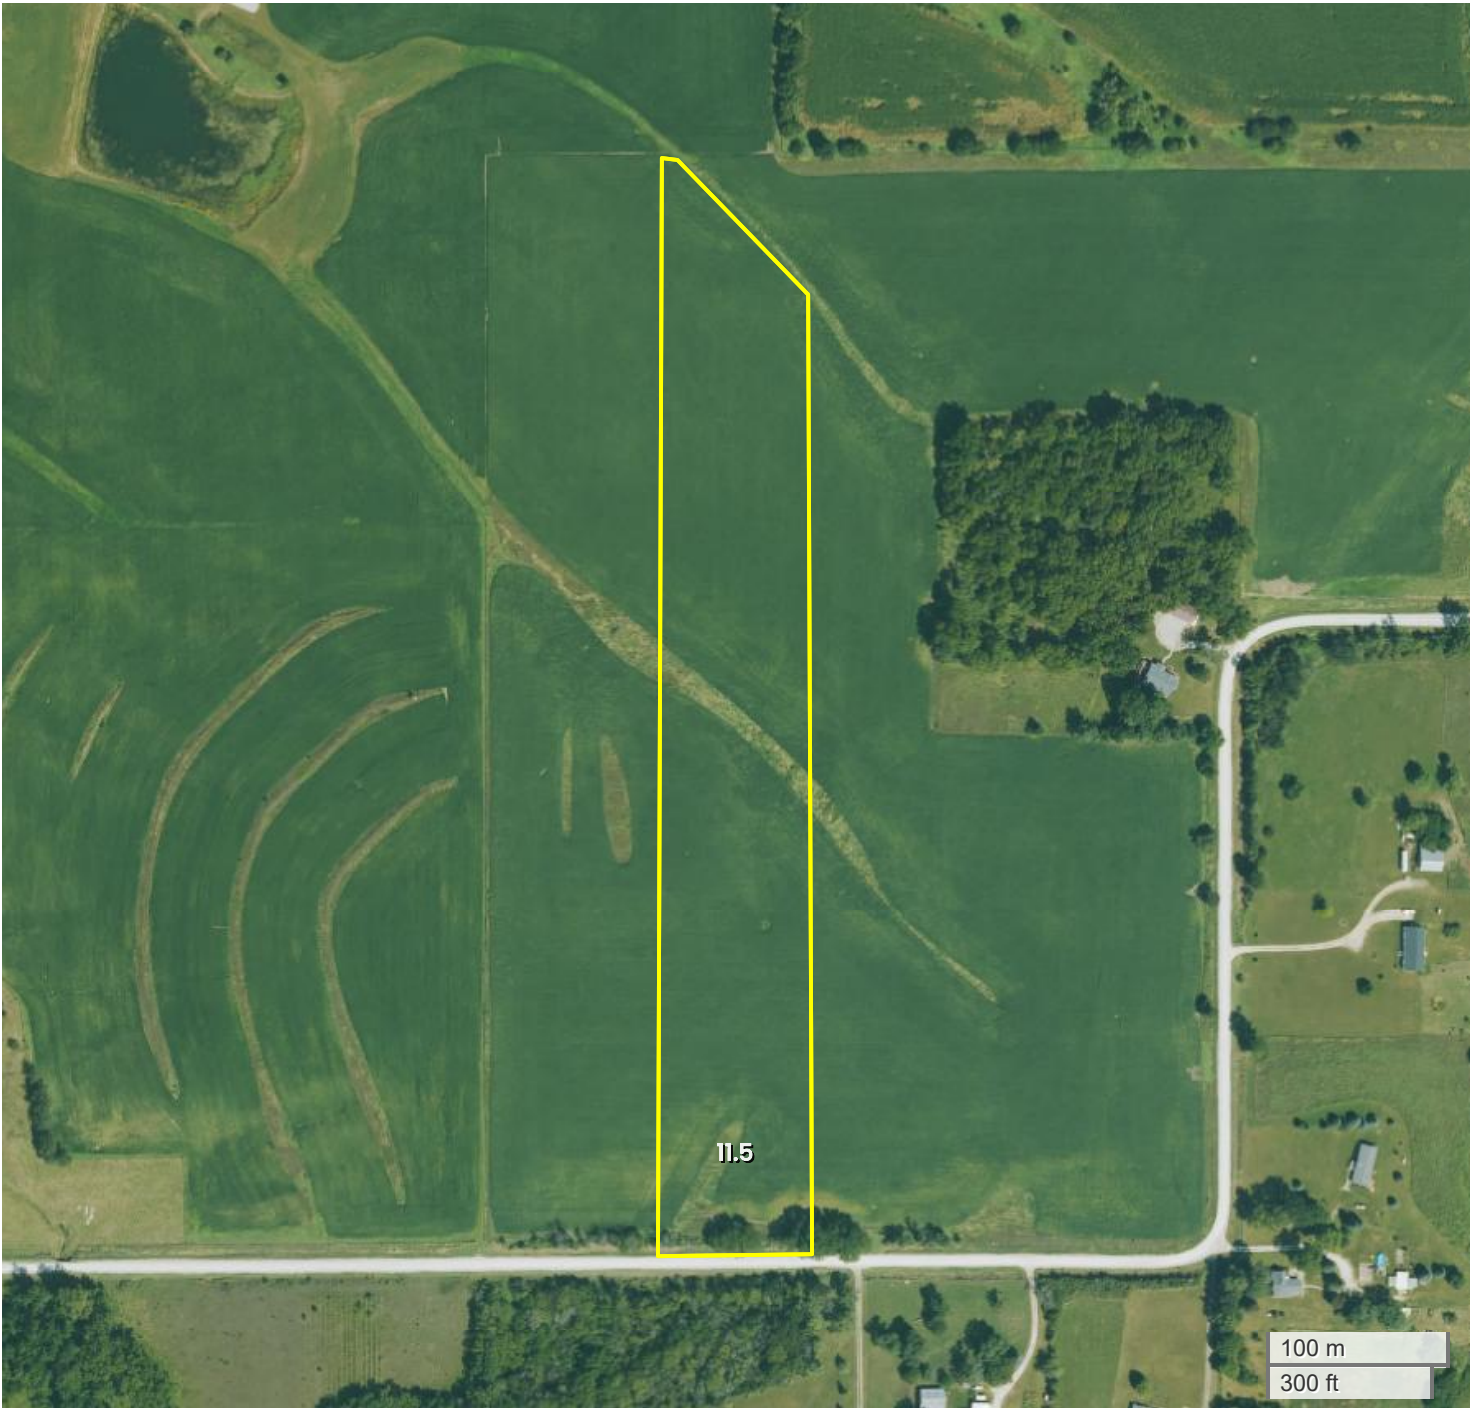

WARREN COUNTY BUILDING SITE 2

AERIAL MAP

Center: 41.351019, -93.725041

34-76N-25W

Jefferson Township

Warren County, IA

FarmWorth, LLC makes no representations or warranties, express or implied, as to the accuracy of any information, data, numerical values, boundaries, or any other information generated through the use of FarmWorth.com. User is solely responsible for independently investigating and determining all information provided through FarmWorth.com prior to use and waives any and all claims against FarmWorth, LLC for any inaccuracies or inconsistencies in the information and/or data.